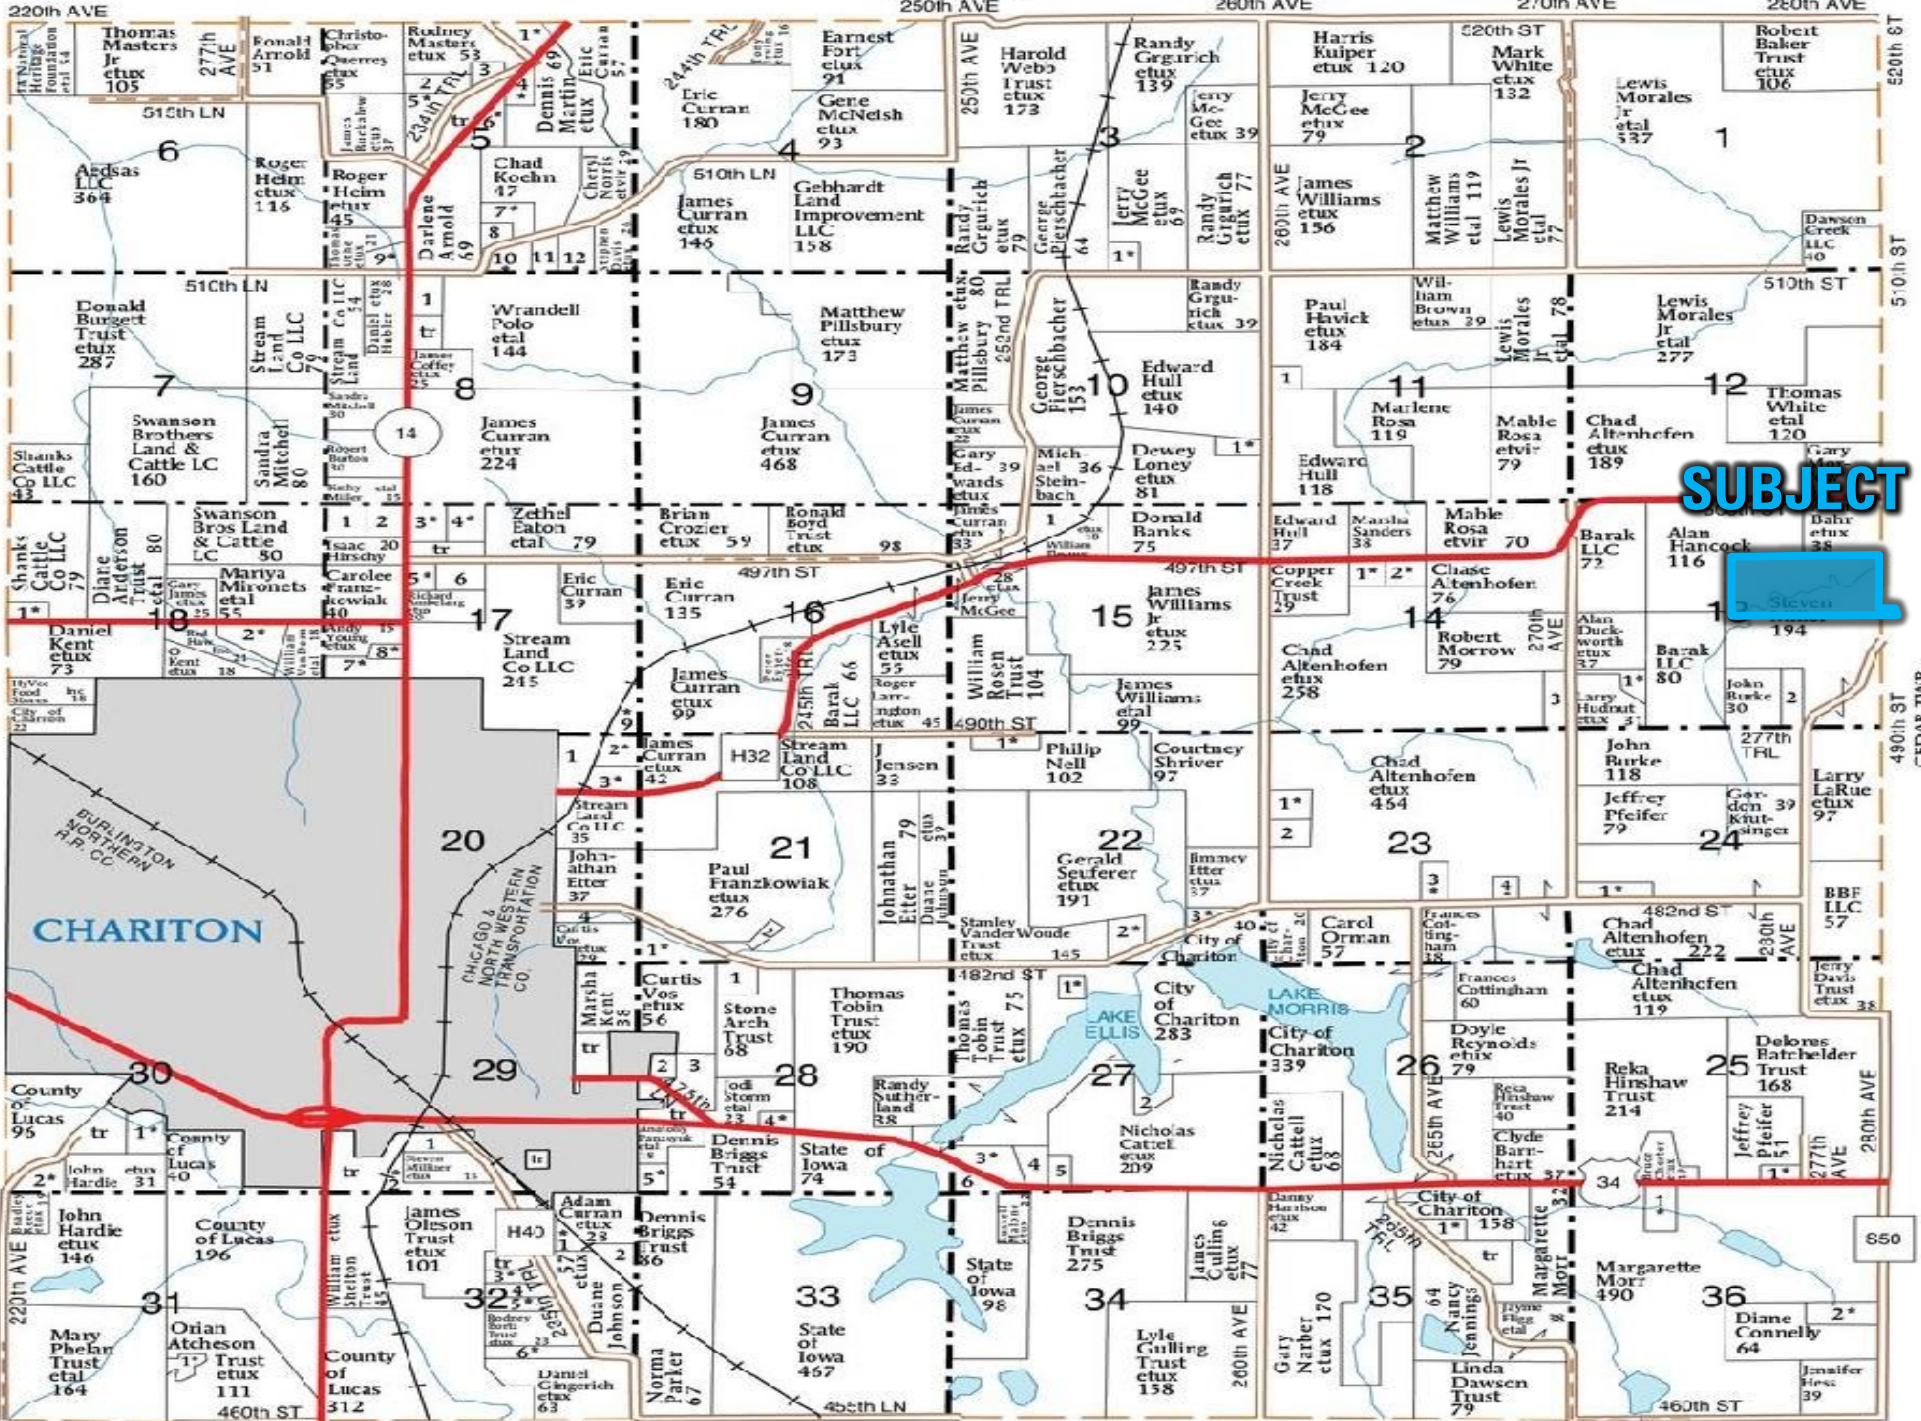

T-72-N

LINCOLN PLAT

R-21-W

(continued)

ENGLISH TWP.
250th AVE

260th AVE

270th AVE

280th AVE

SUBJECT

Steven

WHITE BREAST TWP.

490th ST
CEDAR TWP.

CHARITON

BENTON TWP.