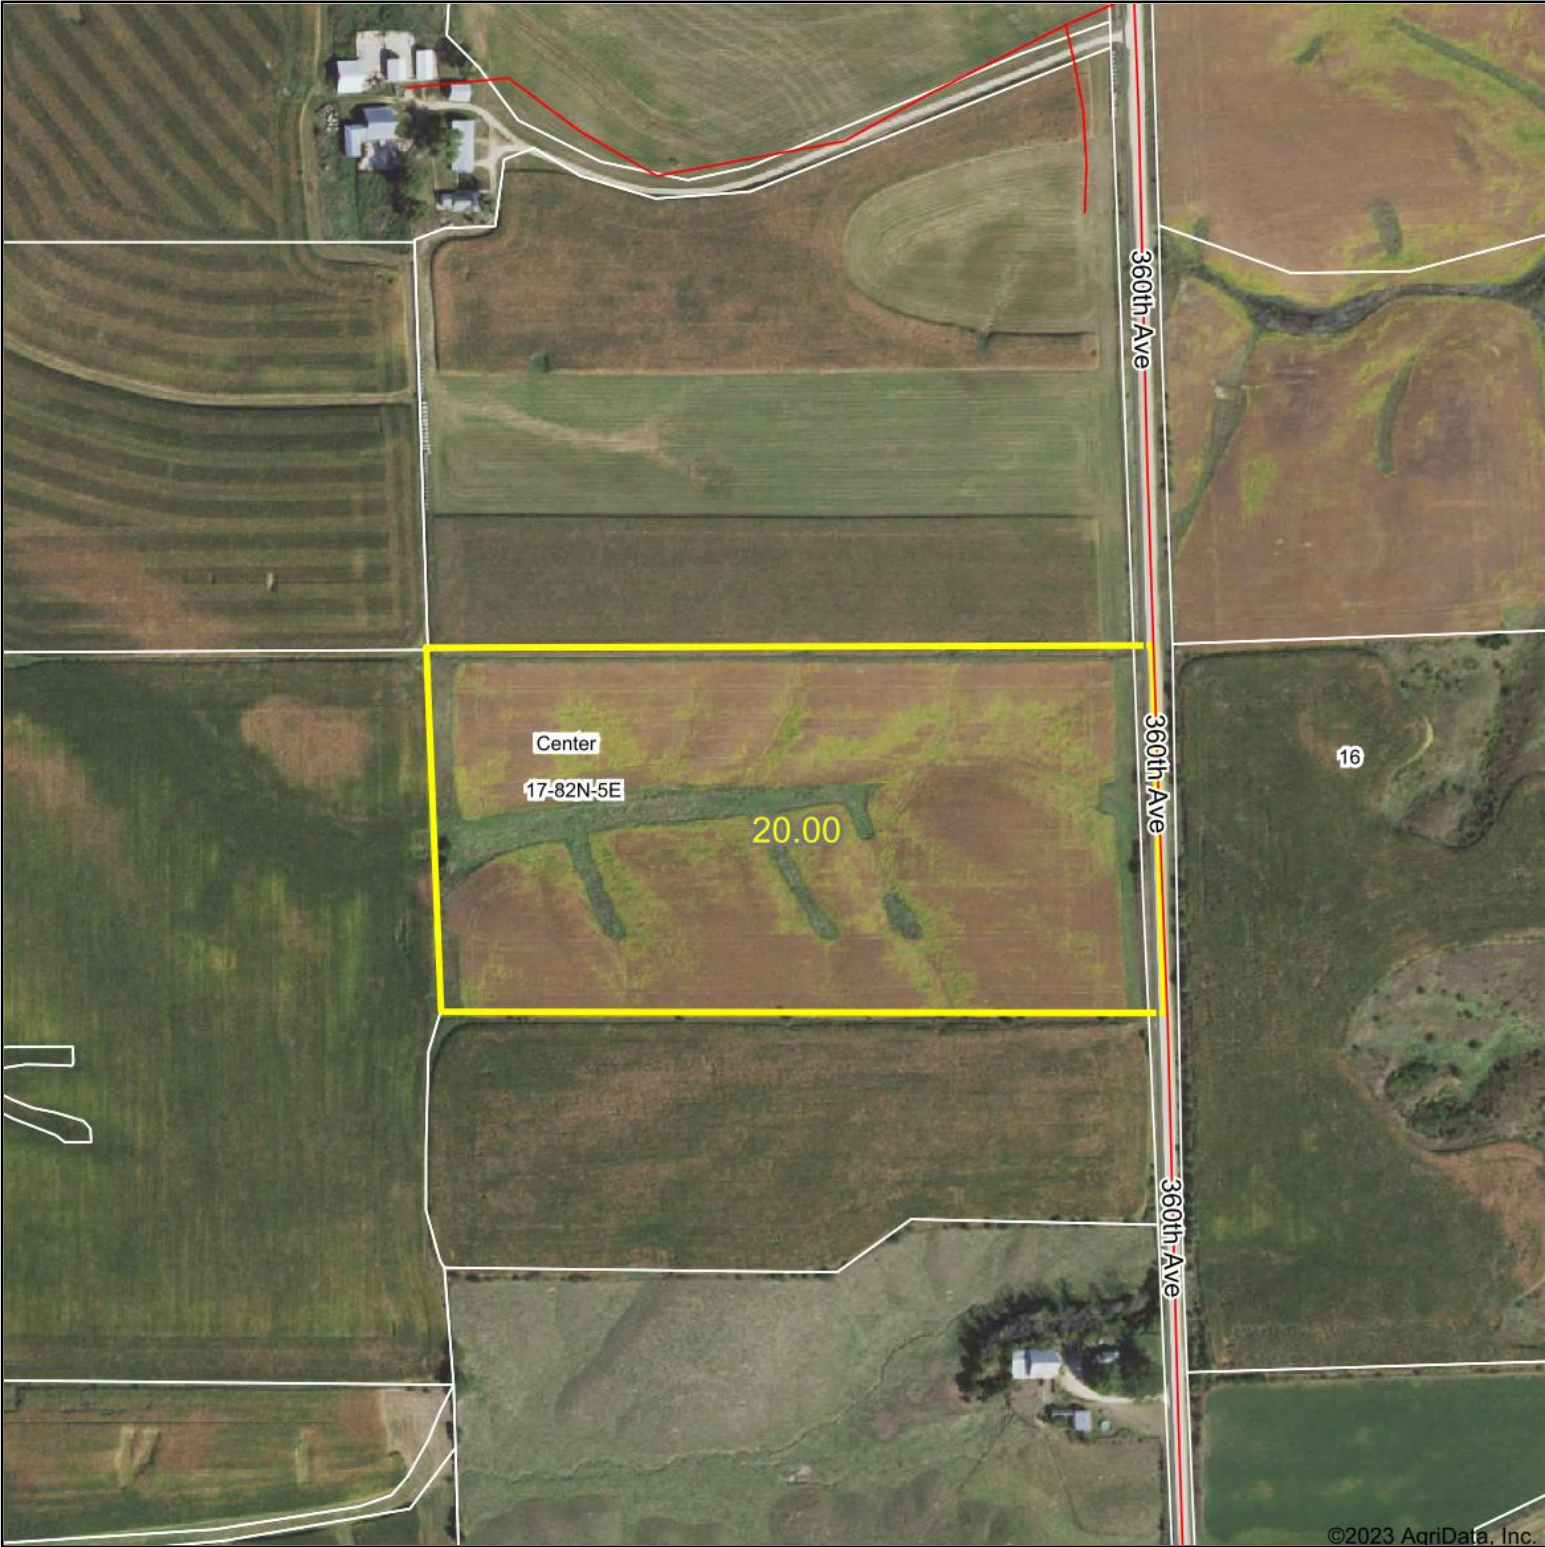

Aerial Map - Total Acres

Map Center: 41° 54' 45.97, -90° 23' 46.63

17-82N-5E
Clinton County
Iowa

3/31/2023

Field borders provided by Farm Service Agency as of 5/21/2008.