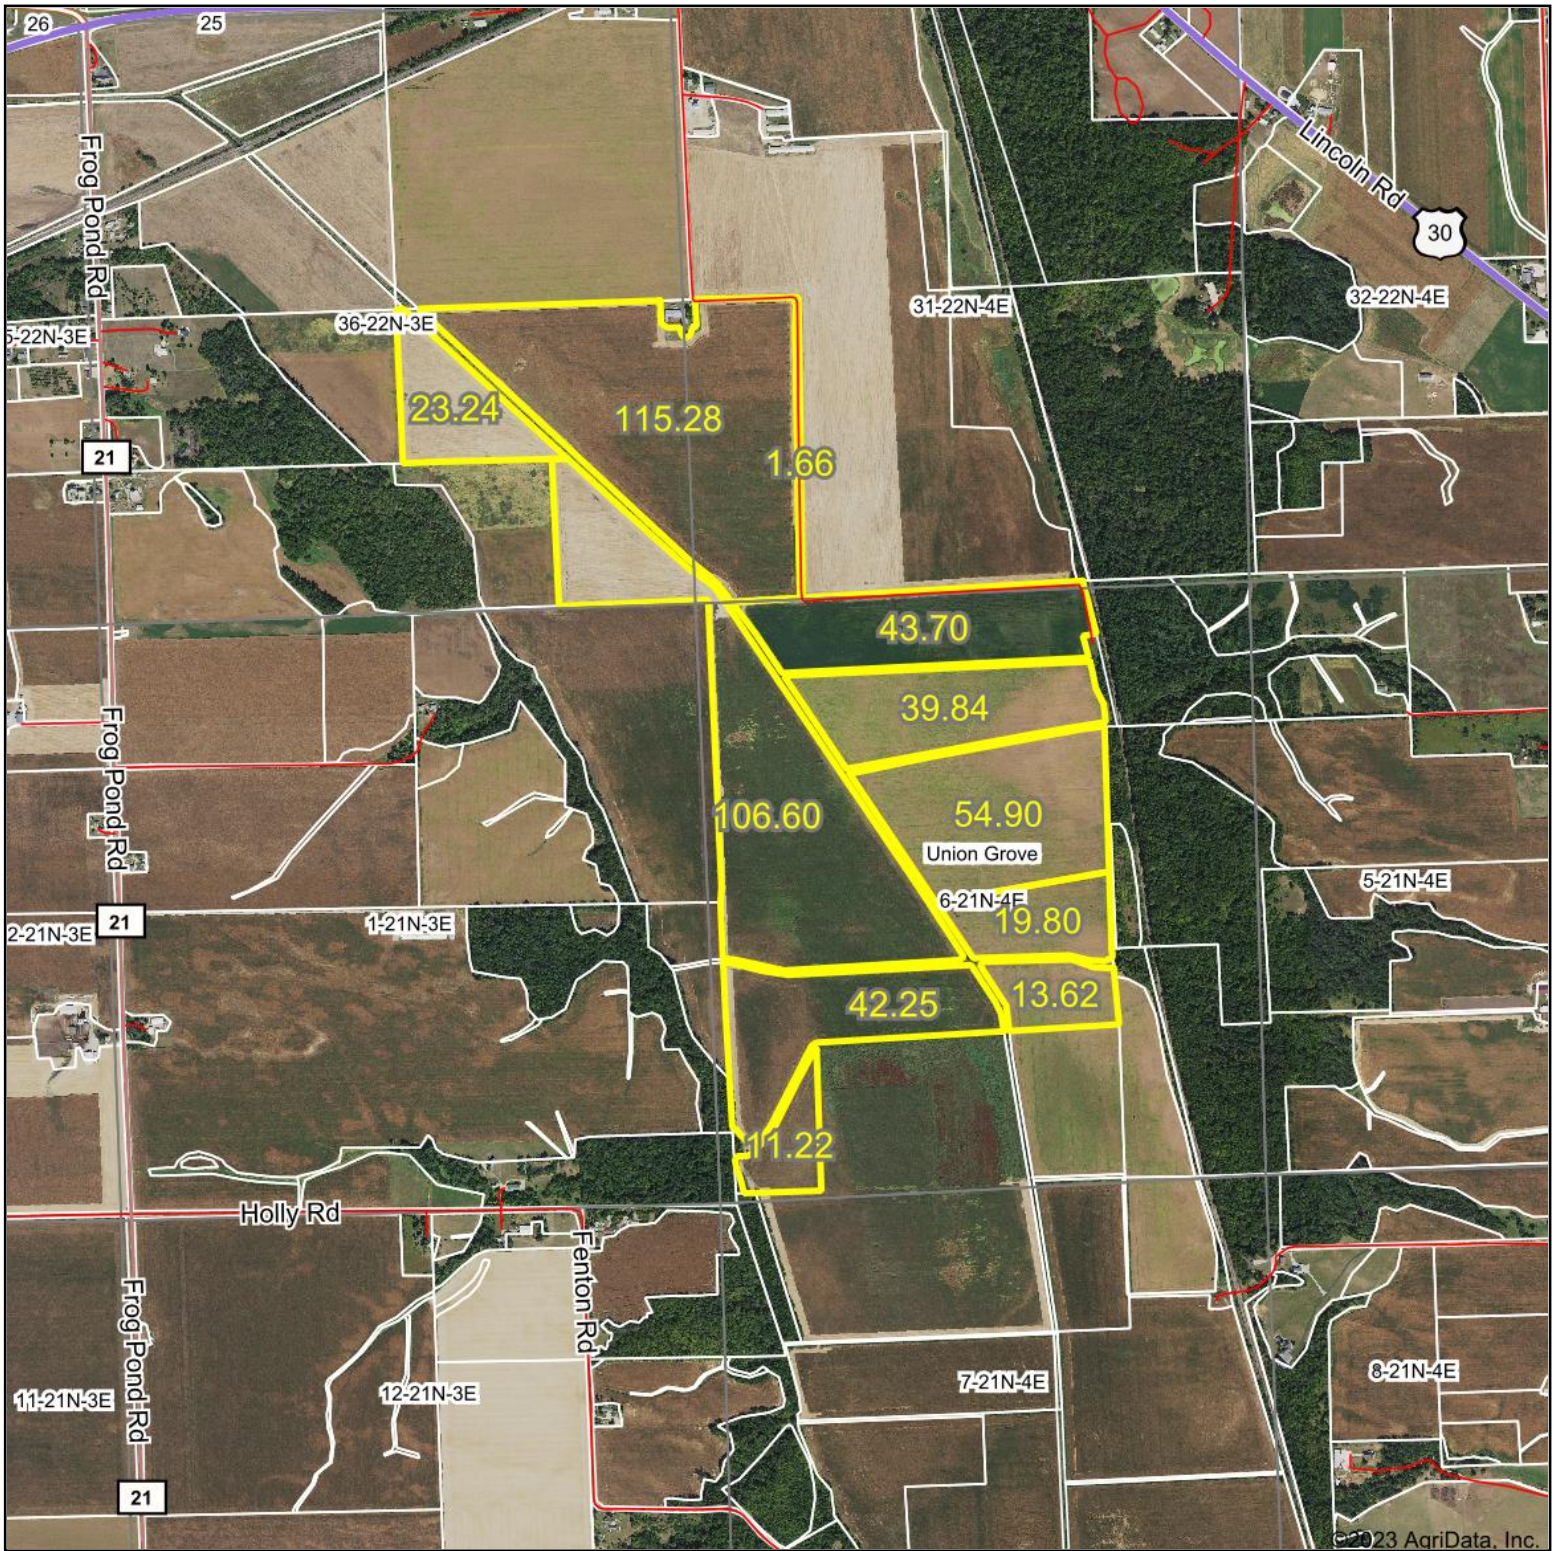

# Aerial Map - Tillable Acres

©2023 AgriData, Inc.

Map Center: 41° 50' 22.49, -90° 5' 25.31

**6-21N-4E**  
Whiteside County  
Illinois

5/12/2023

Field borders provided by Farm Service Agency as of 5/21/2008.