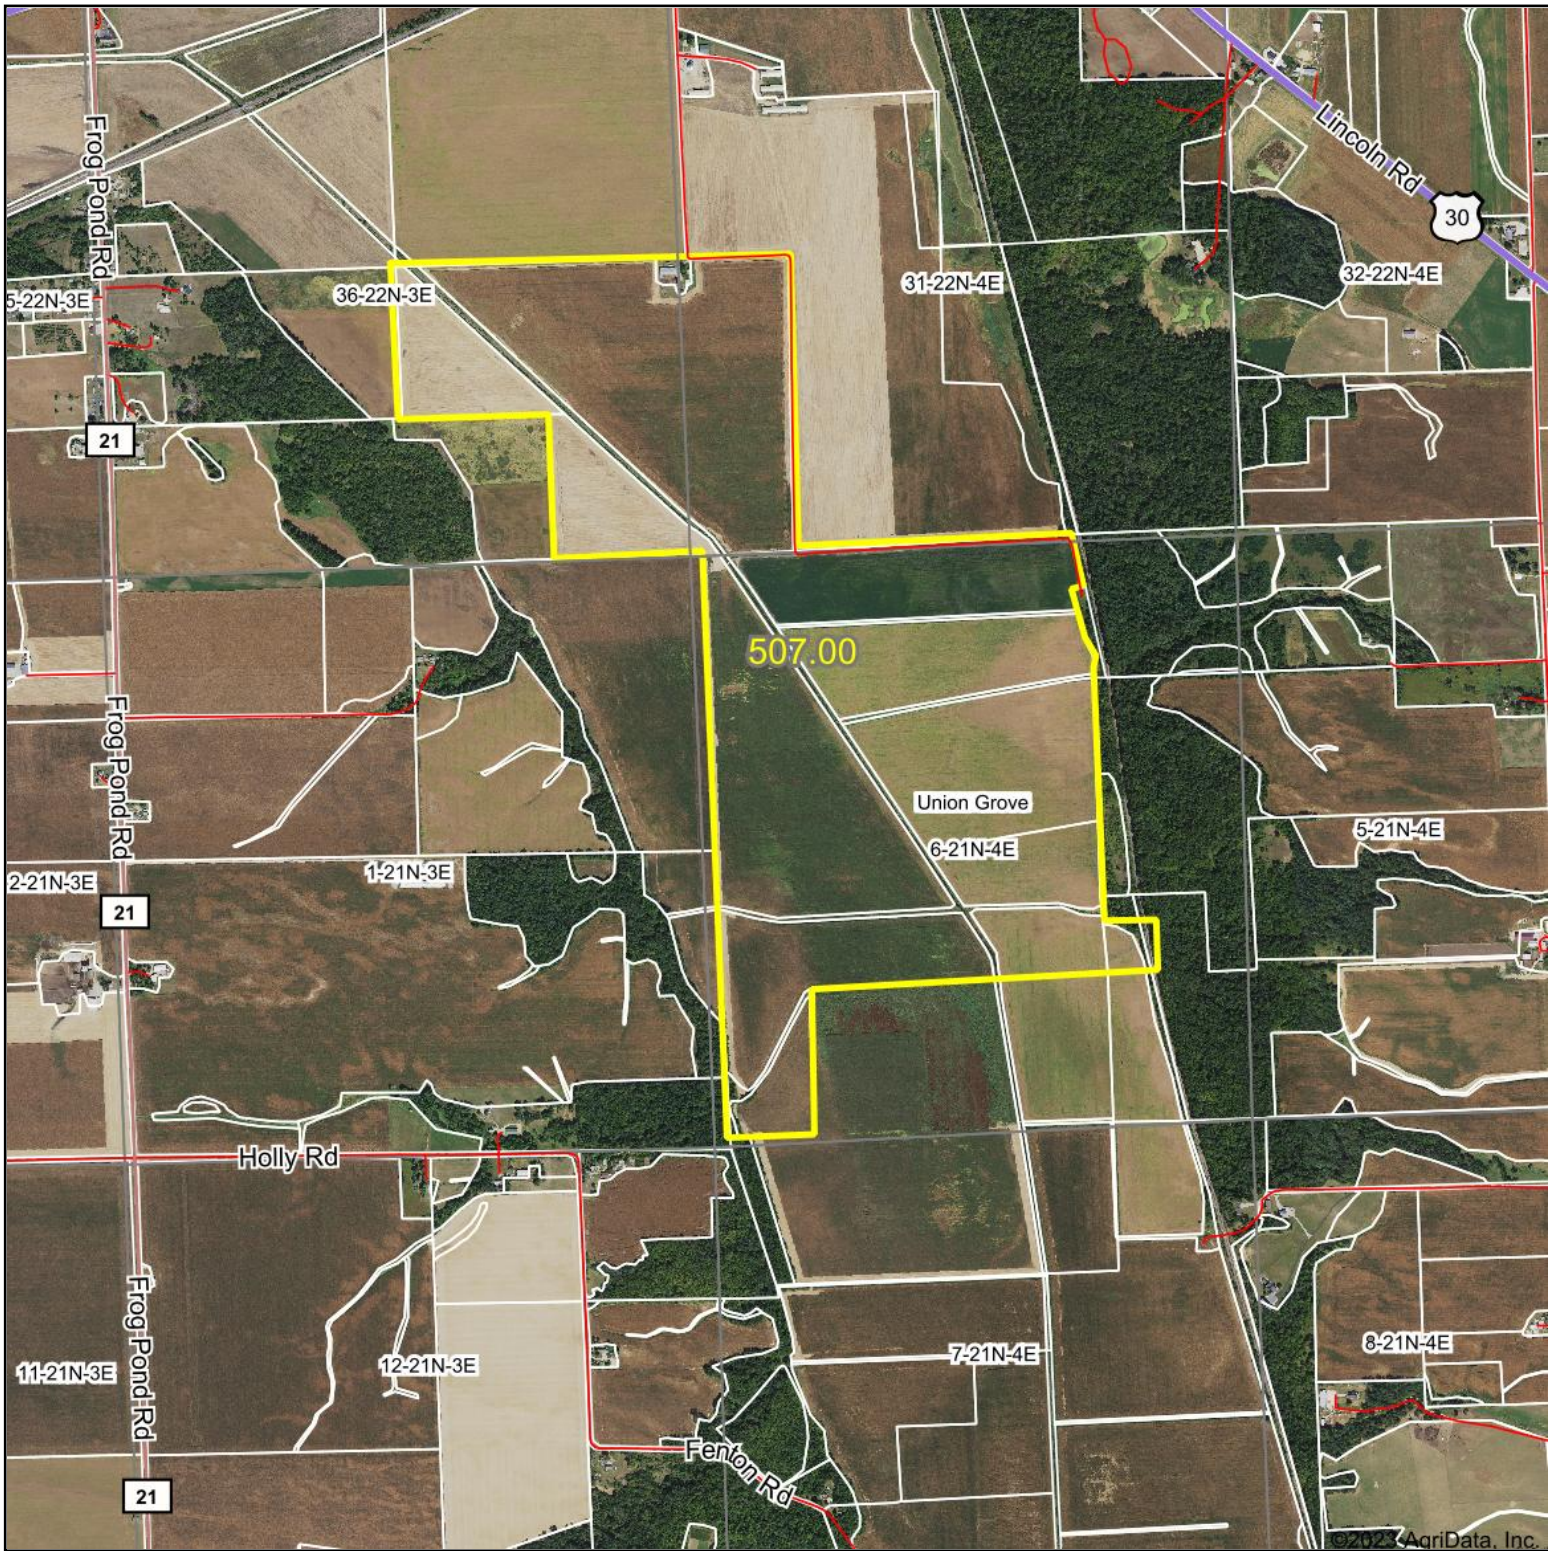

# Aerial Map - Total Acres

Map Center: 41° 50' 18.14, -90° 5' 24.77

**6-21N-4E**  
**Whiteside County**  
**Illinois**

5/12/2023

© AgriData, Inc. 2023 www.AgriDataInc.com

Field borders provided by Farm Service Agency as of 5/21/2008.