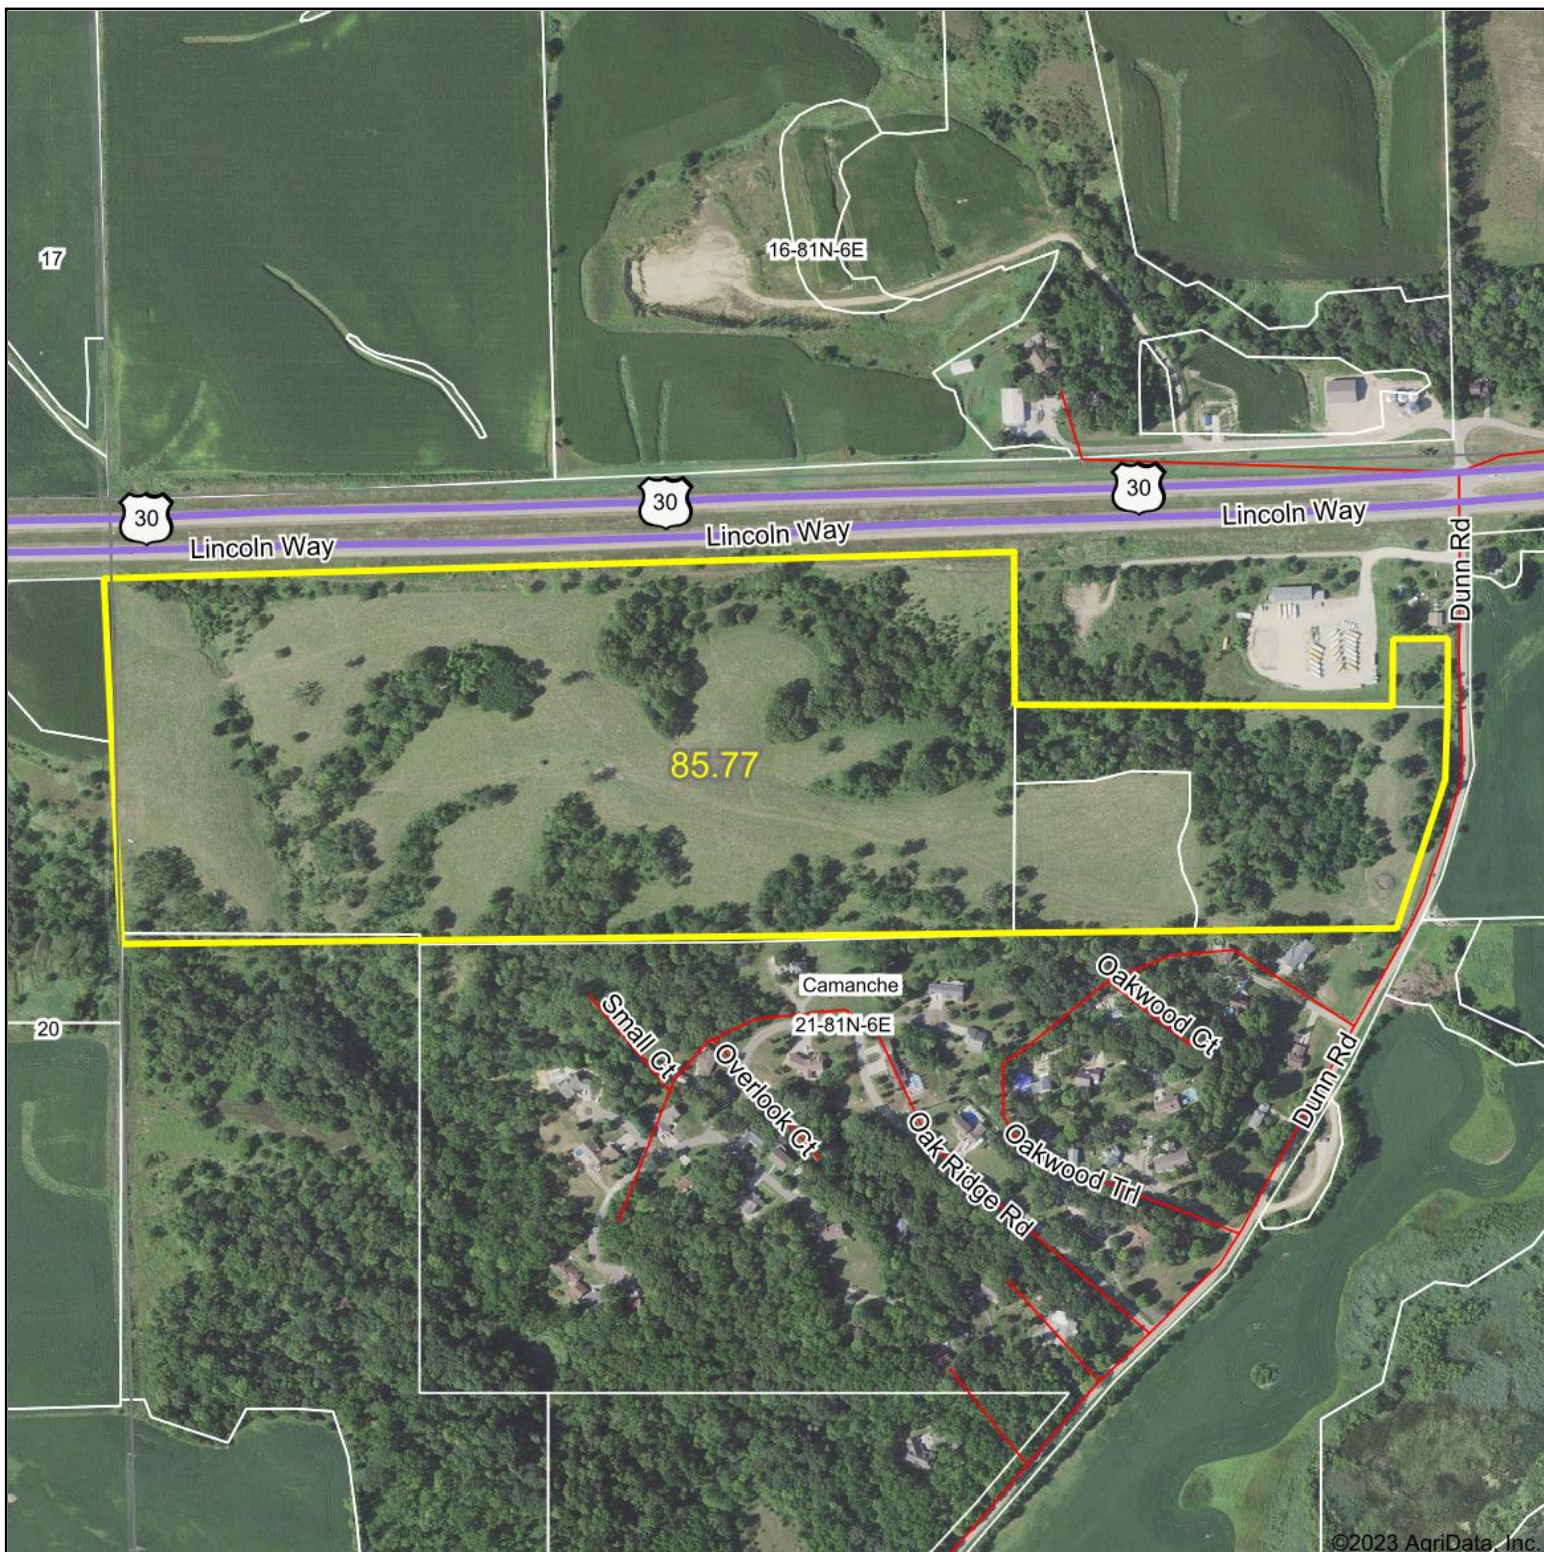

Aerial Map - Total Acres

©2023 AgriData, Inc.

Boundary Center: 41° 48' 48.12, -90° 16' 11.43

21-81N-6E
Clinton County
Iowa

6/21/2023

© AgriData, Inc. 2023 www.AgriDataInc.com

Field borders provided by Farm Service Agency as of 5/21/2008.