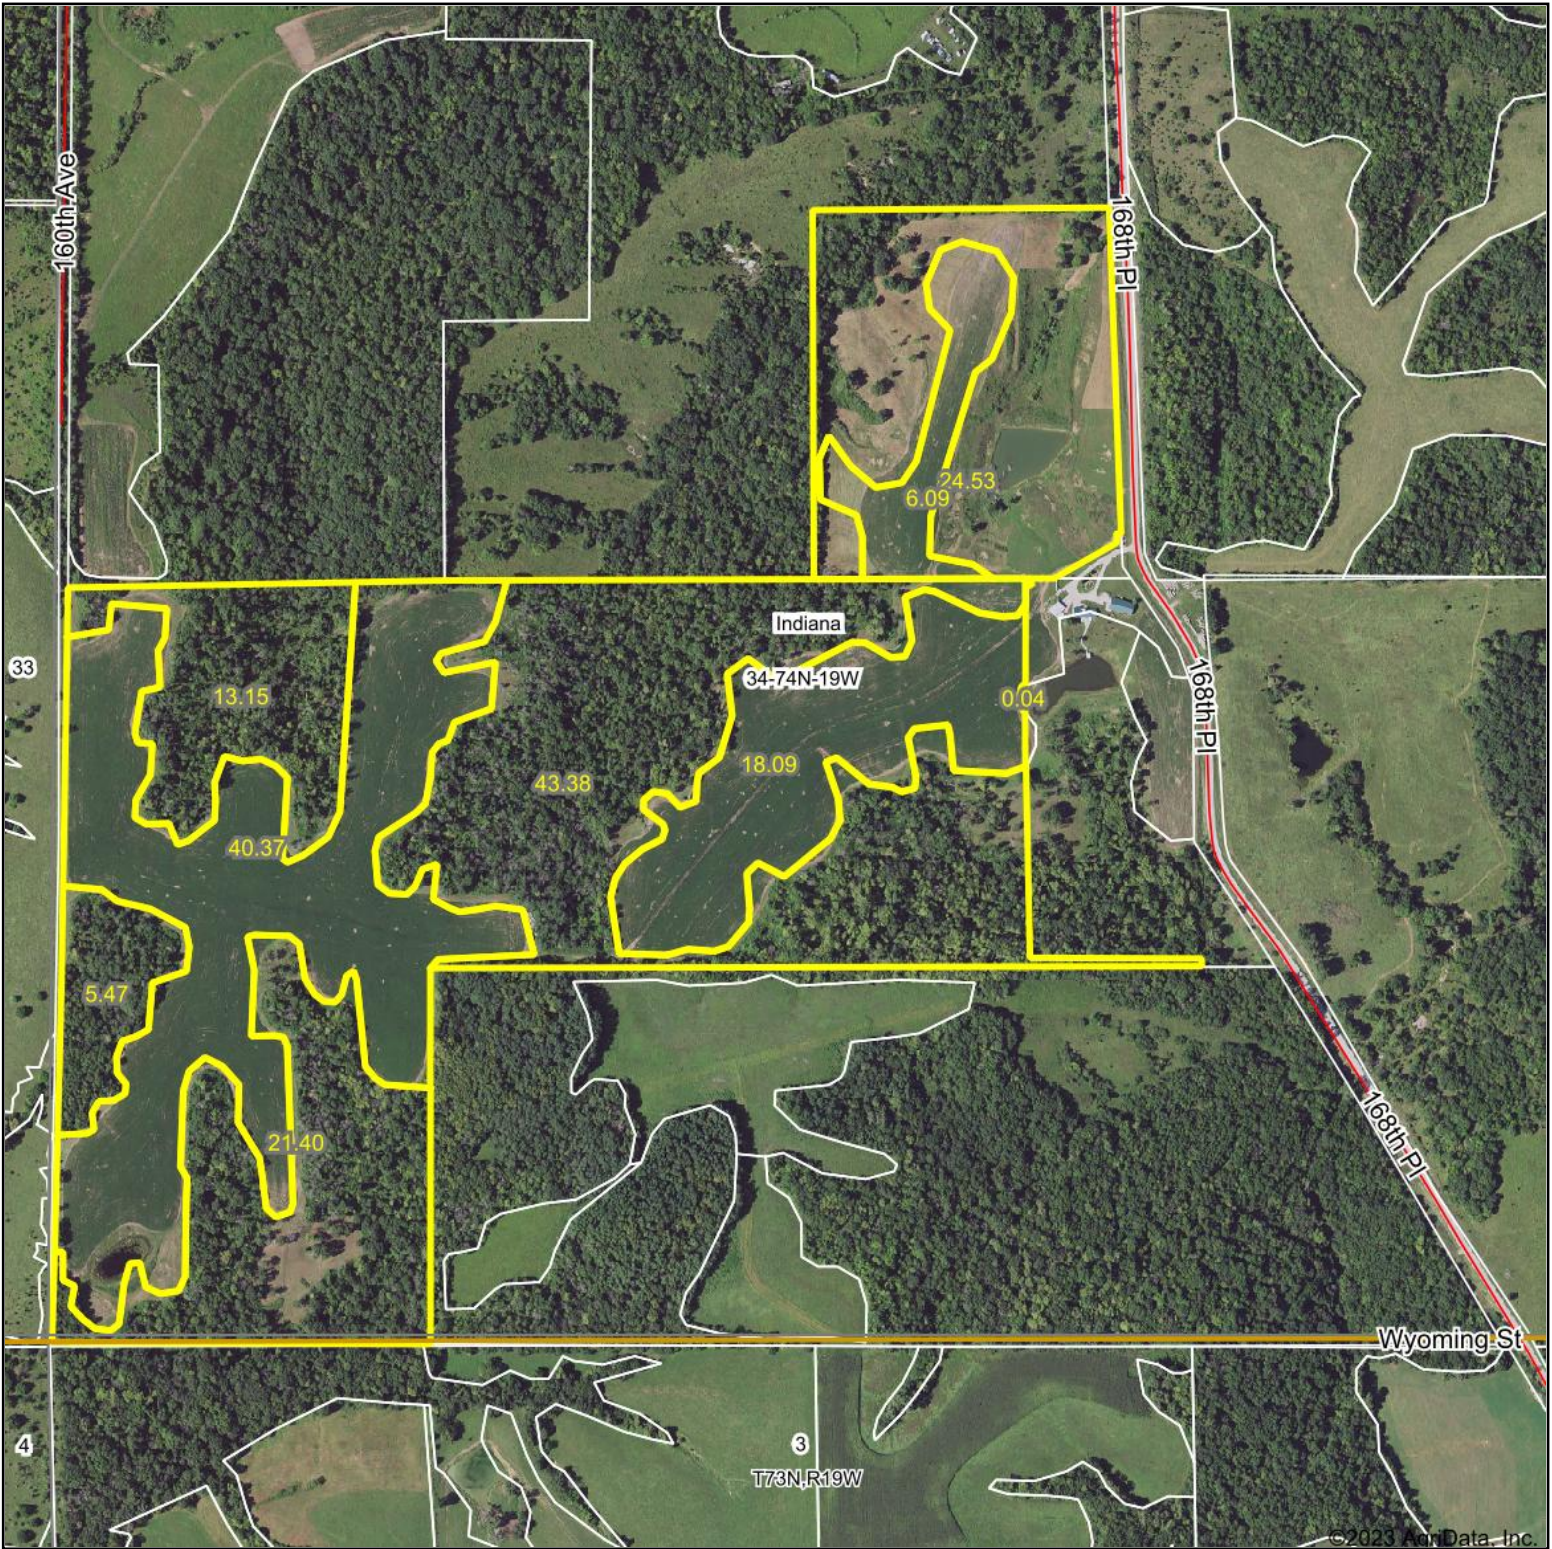

# FSA Map

Map Center: 41° 9' 58.17, -93° 1' 59.5

**34-74N-19W**  
**Marion County**  
**Iowa**

4/27/2023

Maps Provided By:

© AgriData, Inc. 2023 www.AgridataInc.com

Field borders provided by Farm Service Agency as of 5/21/2008.