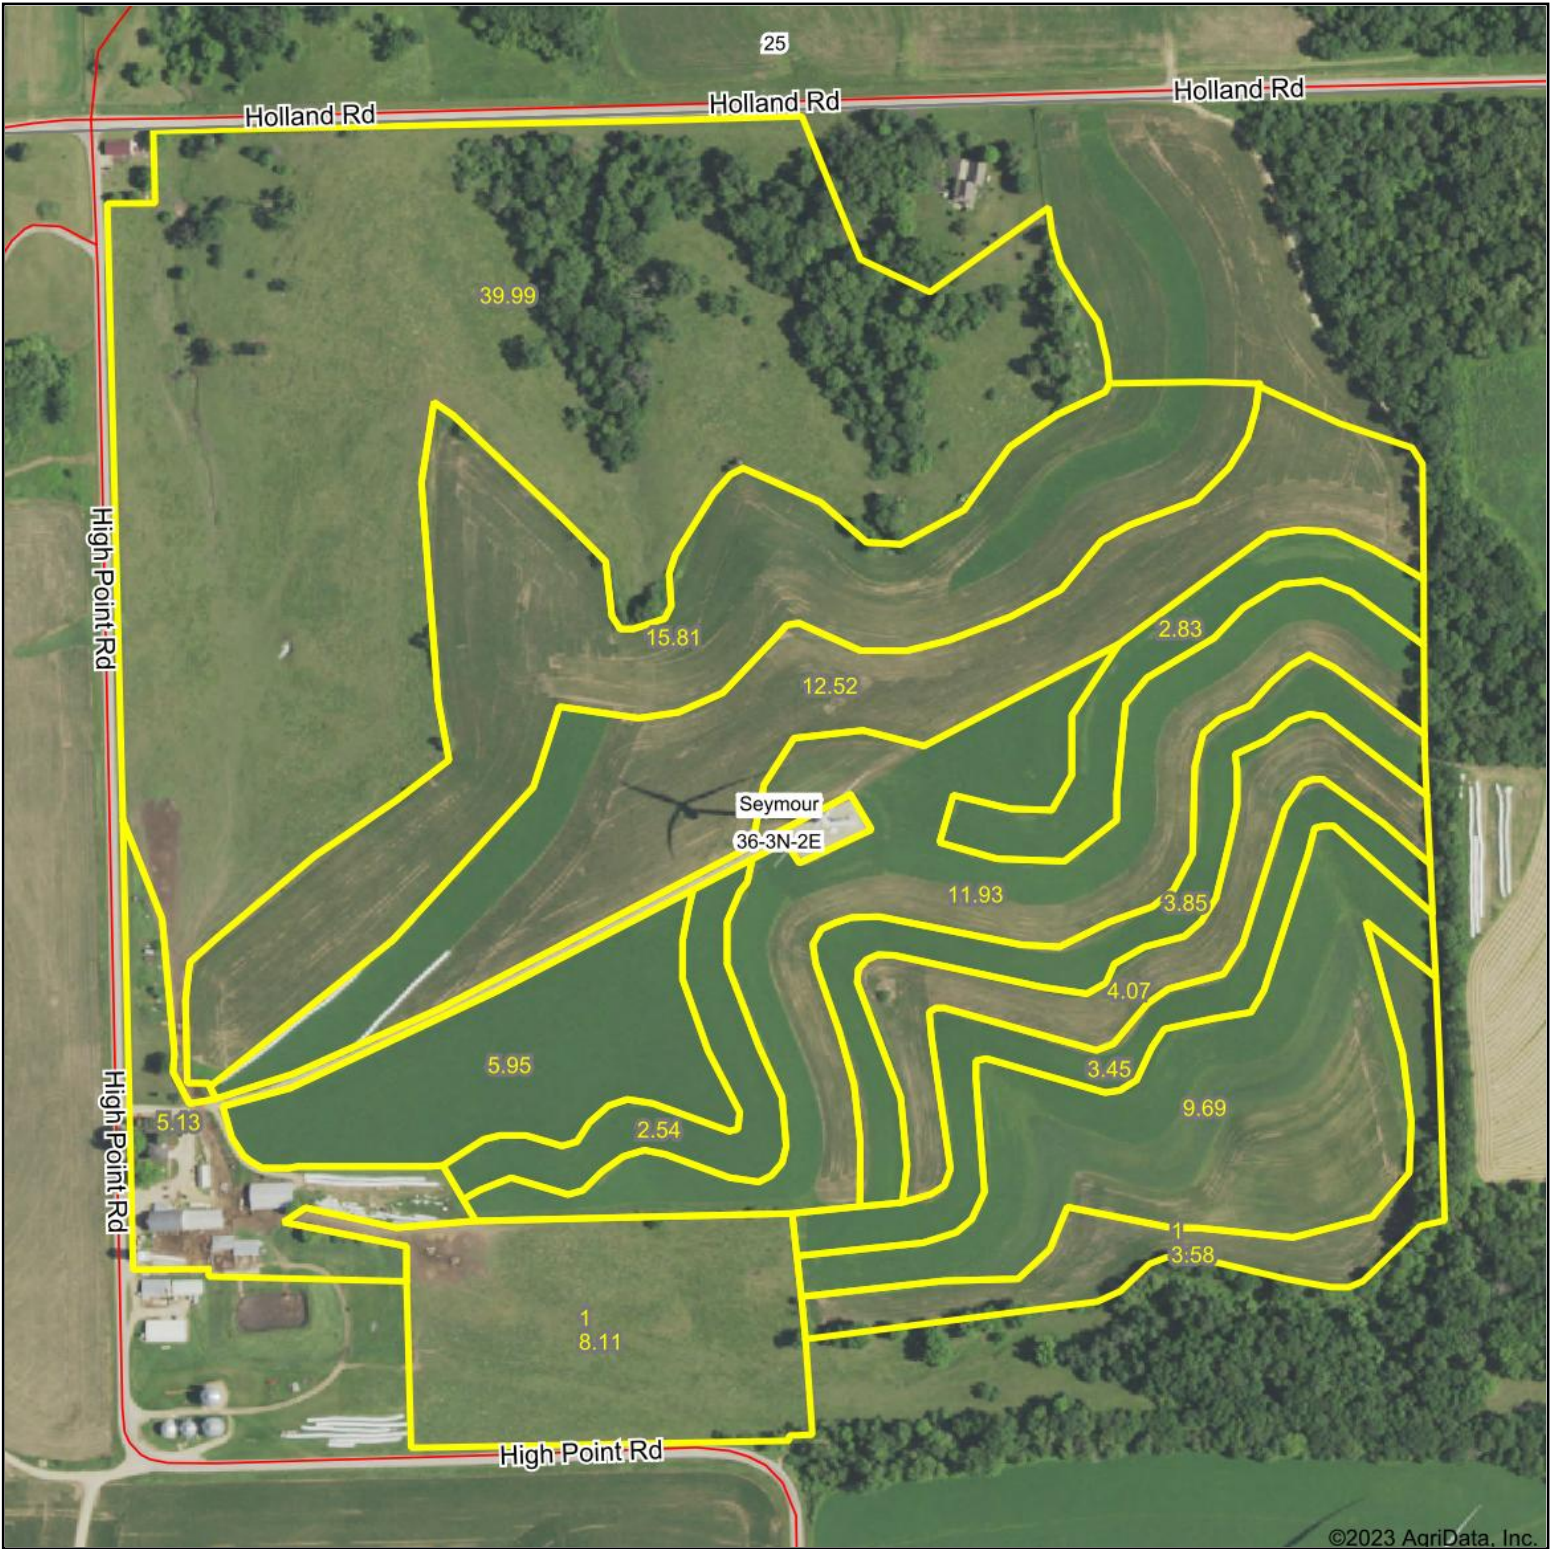

FSA Aerial Map

©2023 AgriData, Inc.

Map Center: 42° 41' 38.23, -90° 12' 1.99

36-3N-2E
Lafayette County
Wisconsin

4/28/2023

© AgriData, Inc. 2023 www.AgriDataInc.com