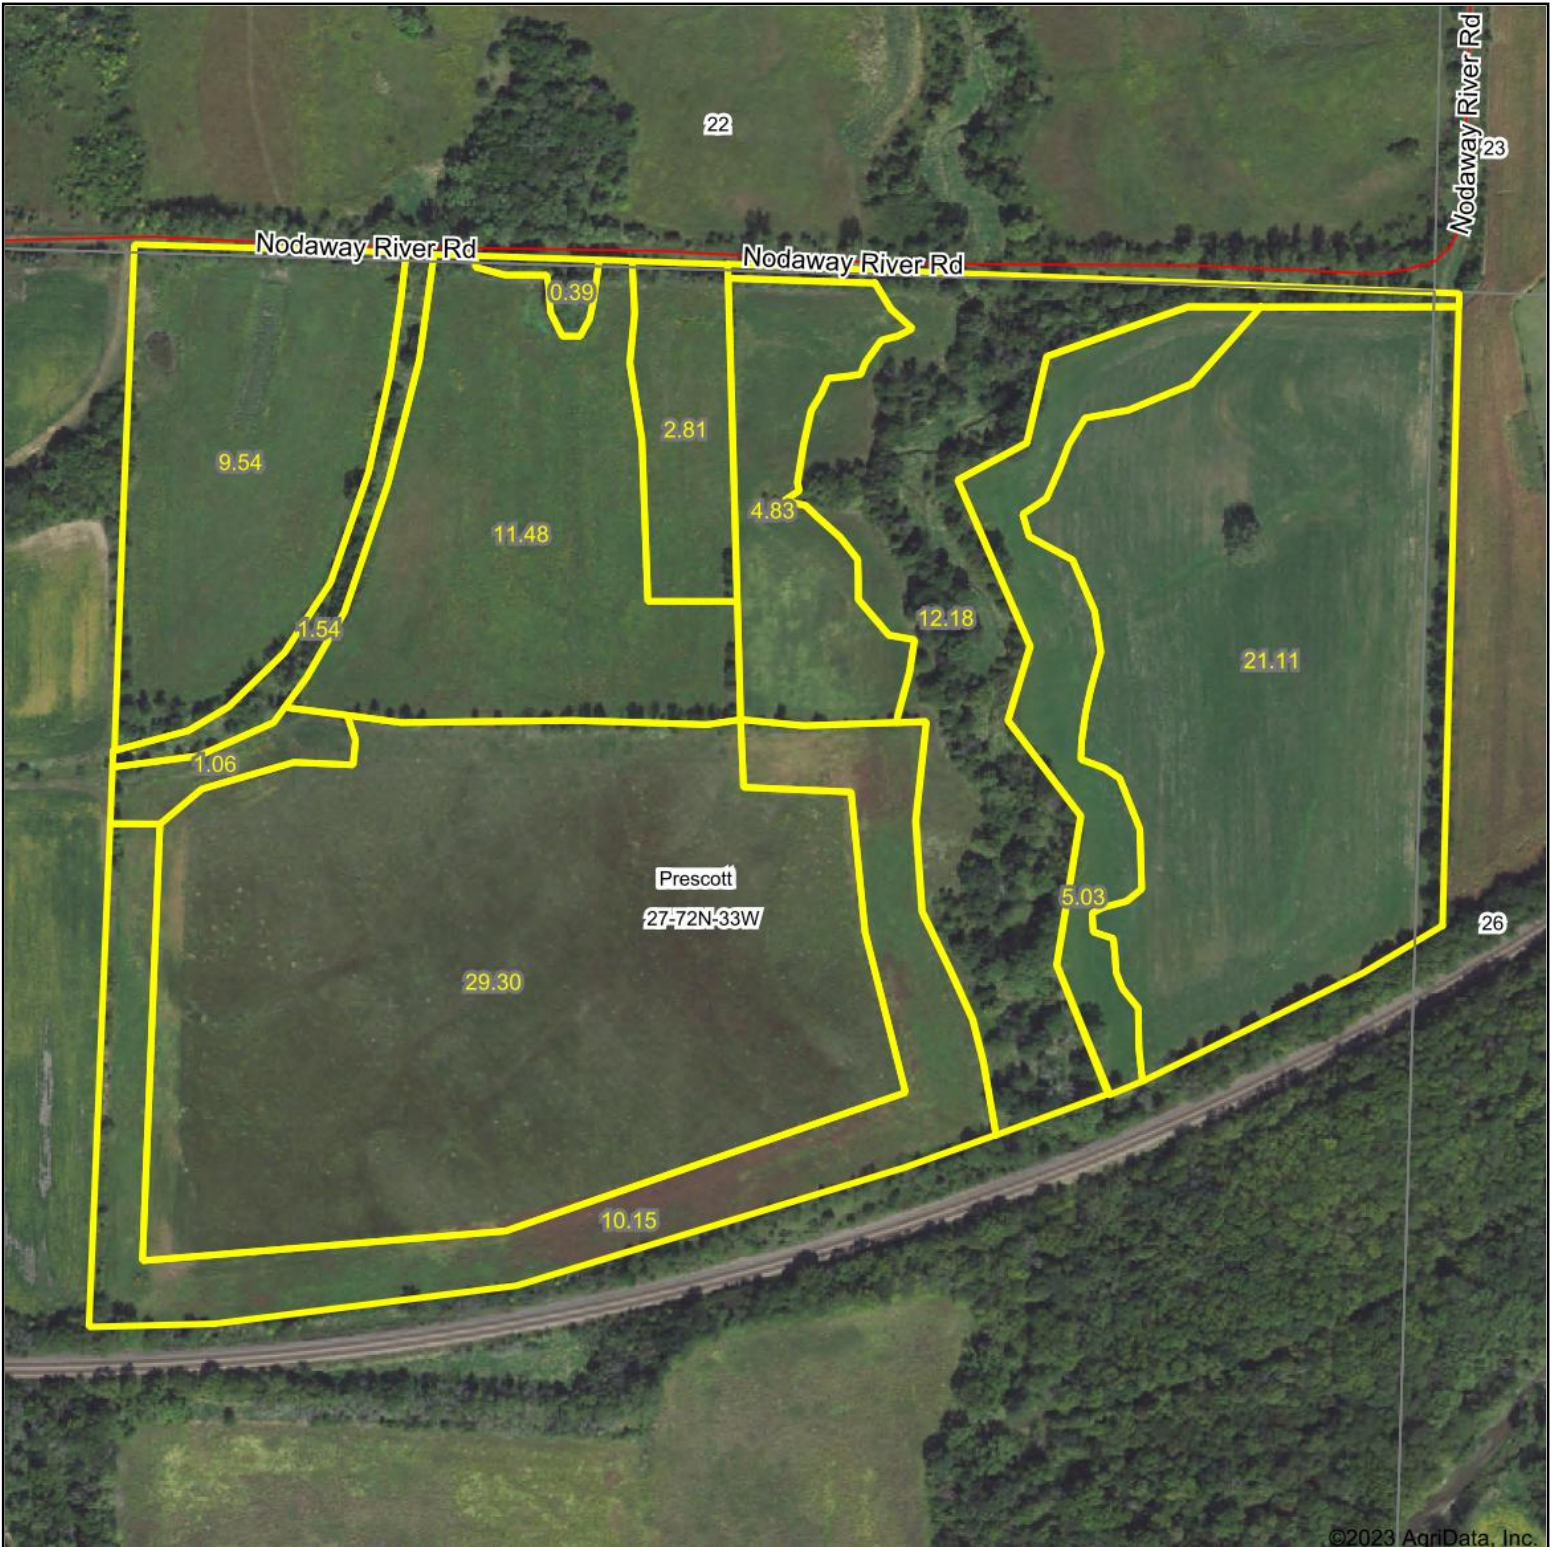

FSA Map

©2023 AgriData, Inc.

Map Center: 41° 0' 42.47, -94° 37' 40.02

27-72N-33W
Adams County
Iowa

5/2/2023

© AgriData, Inc. 2023 www.AgriDataInc.com