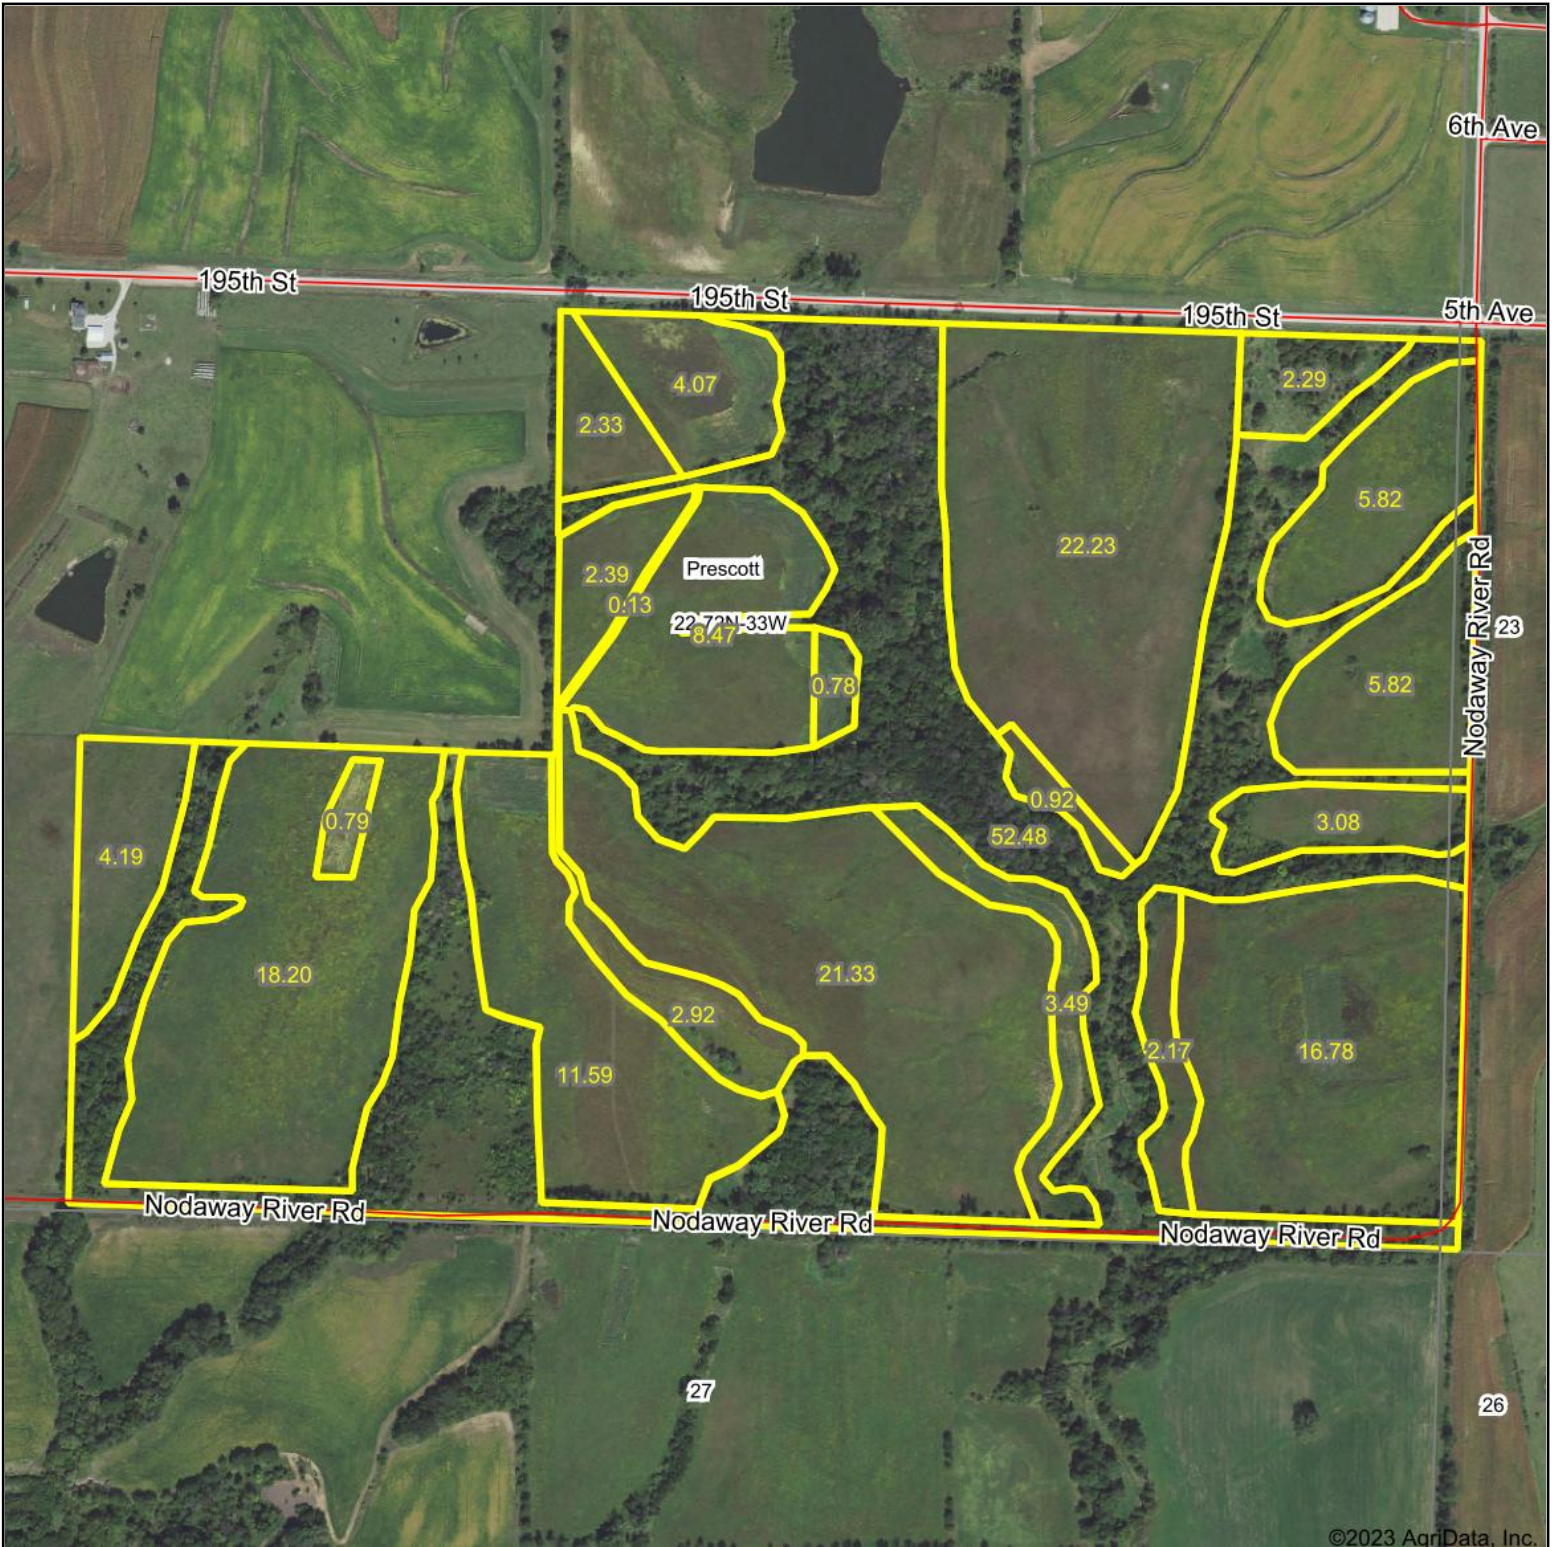

FSA Map

©2023 AgriData, Inc.

Map Center: 41° 1' 5.05, -94° 37' 48.11

22-72N-33W
Adams County
Iowa

5/2/2023