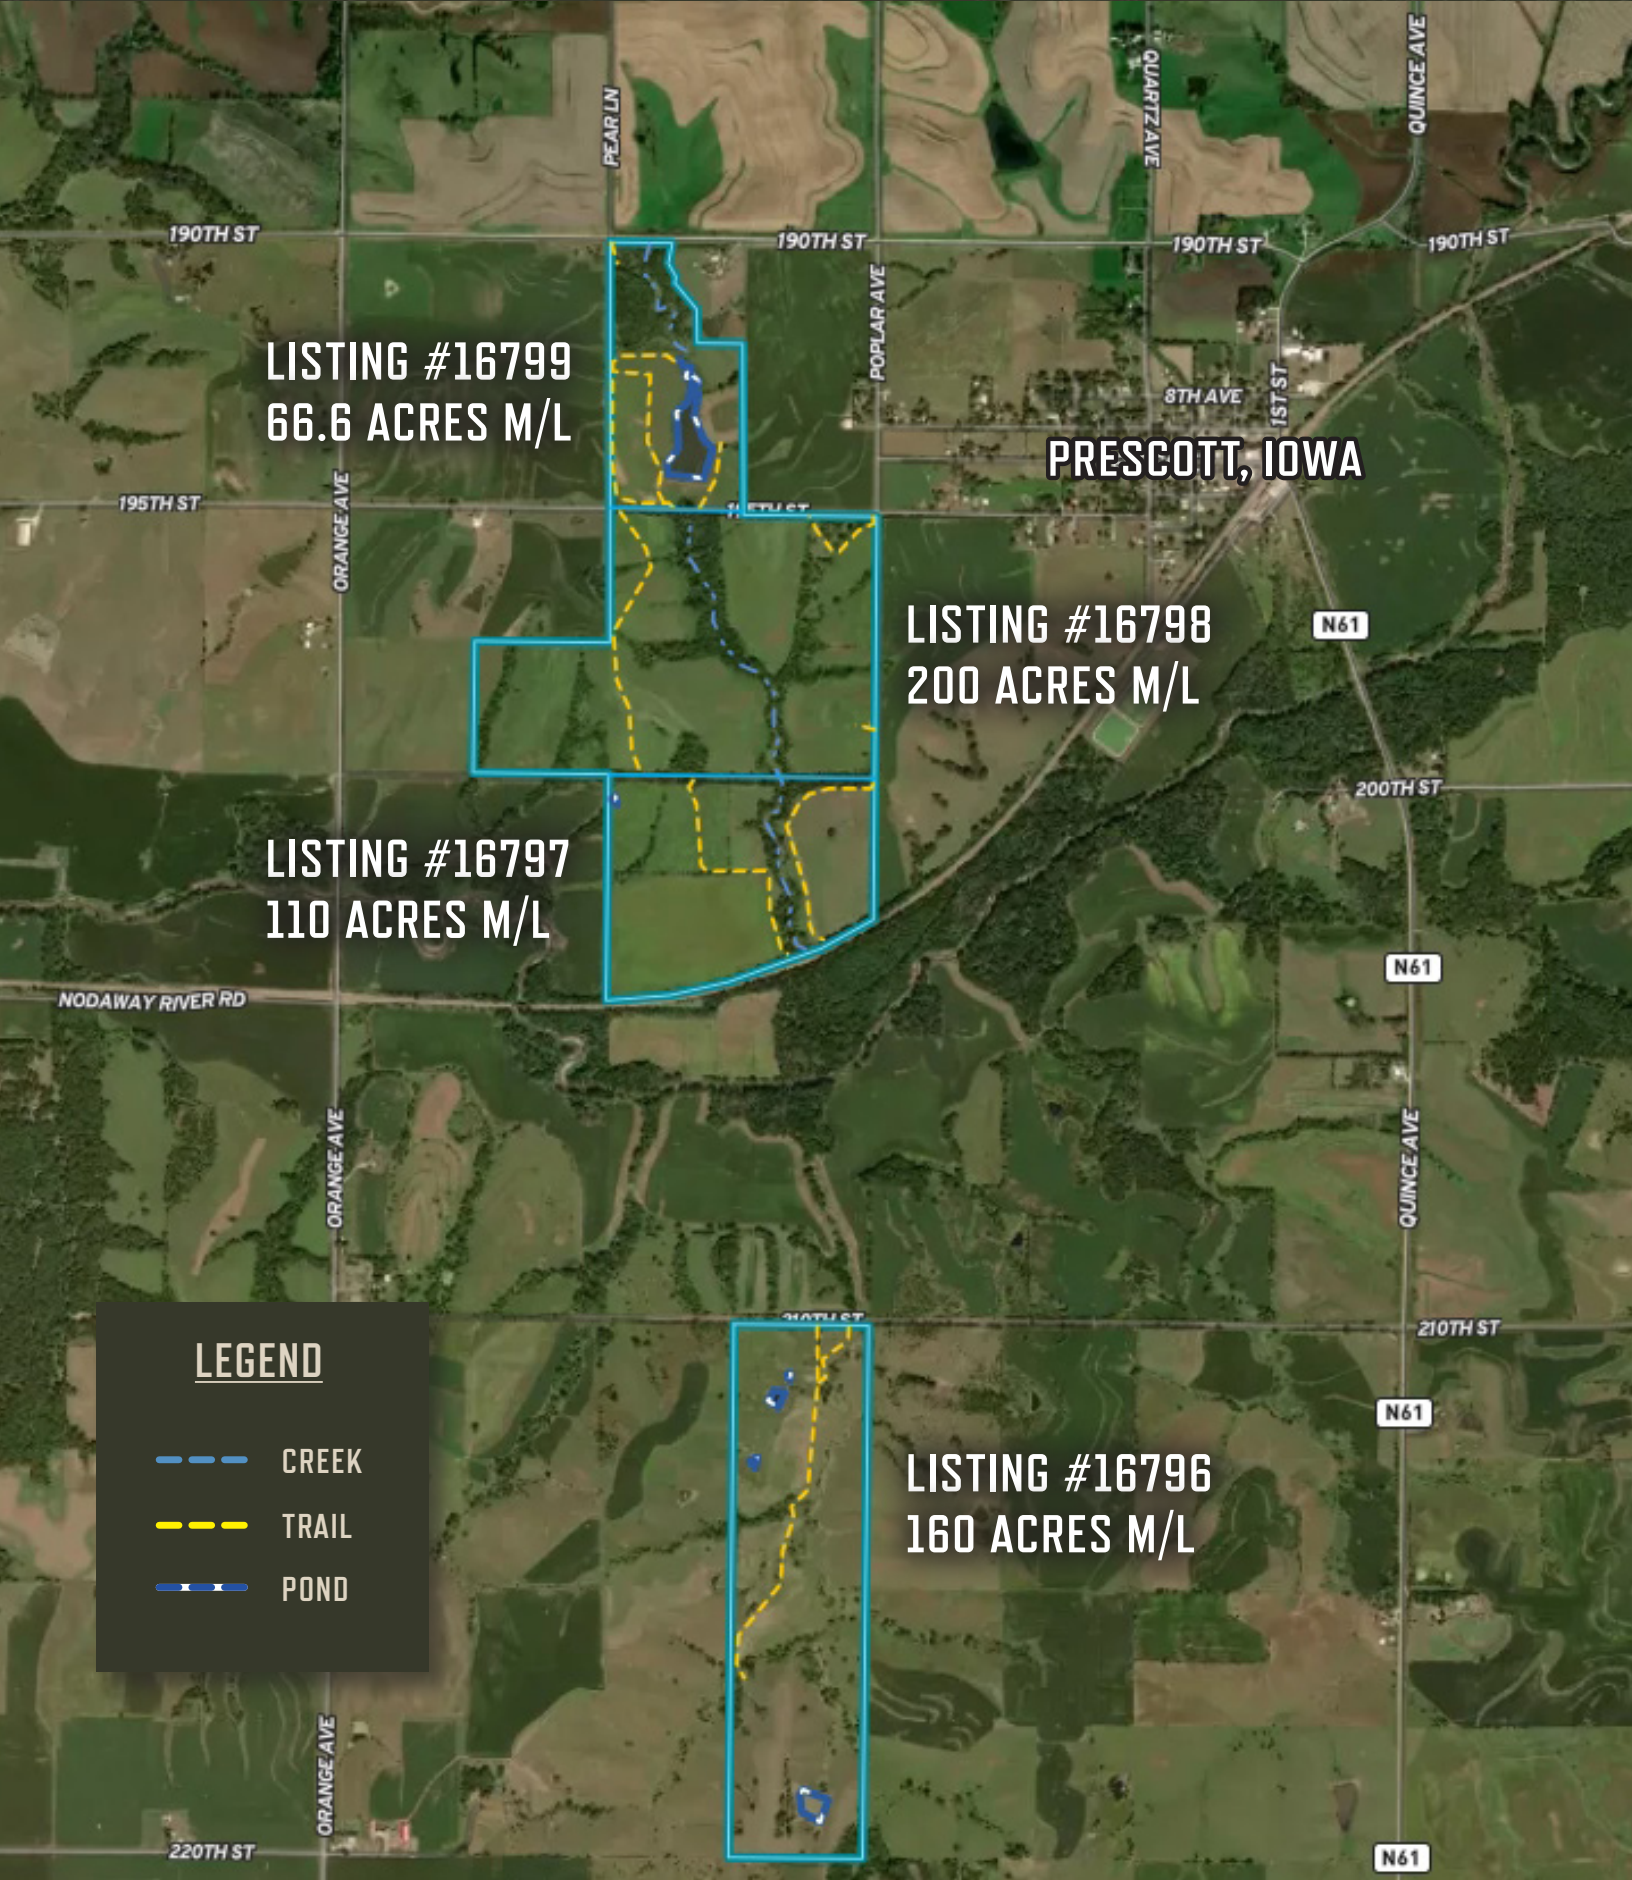

# PROPERTY TRAIL MAP

LISTING #16800 - 536.60 ACRES M/L

LISTING #16799  
66.6 ACRES M/L

PRESCOTT, IOWA

LISTING #16798  
200 ACRES M/L

LISTING #16797  
110 ACRES M/L

LISTING #16796  
160 ACRES M/L

## LEGEND

-  CREEK
-  TRAIL
-  POND