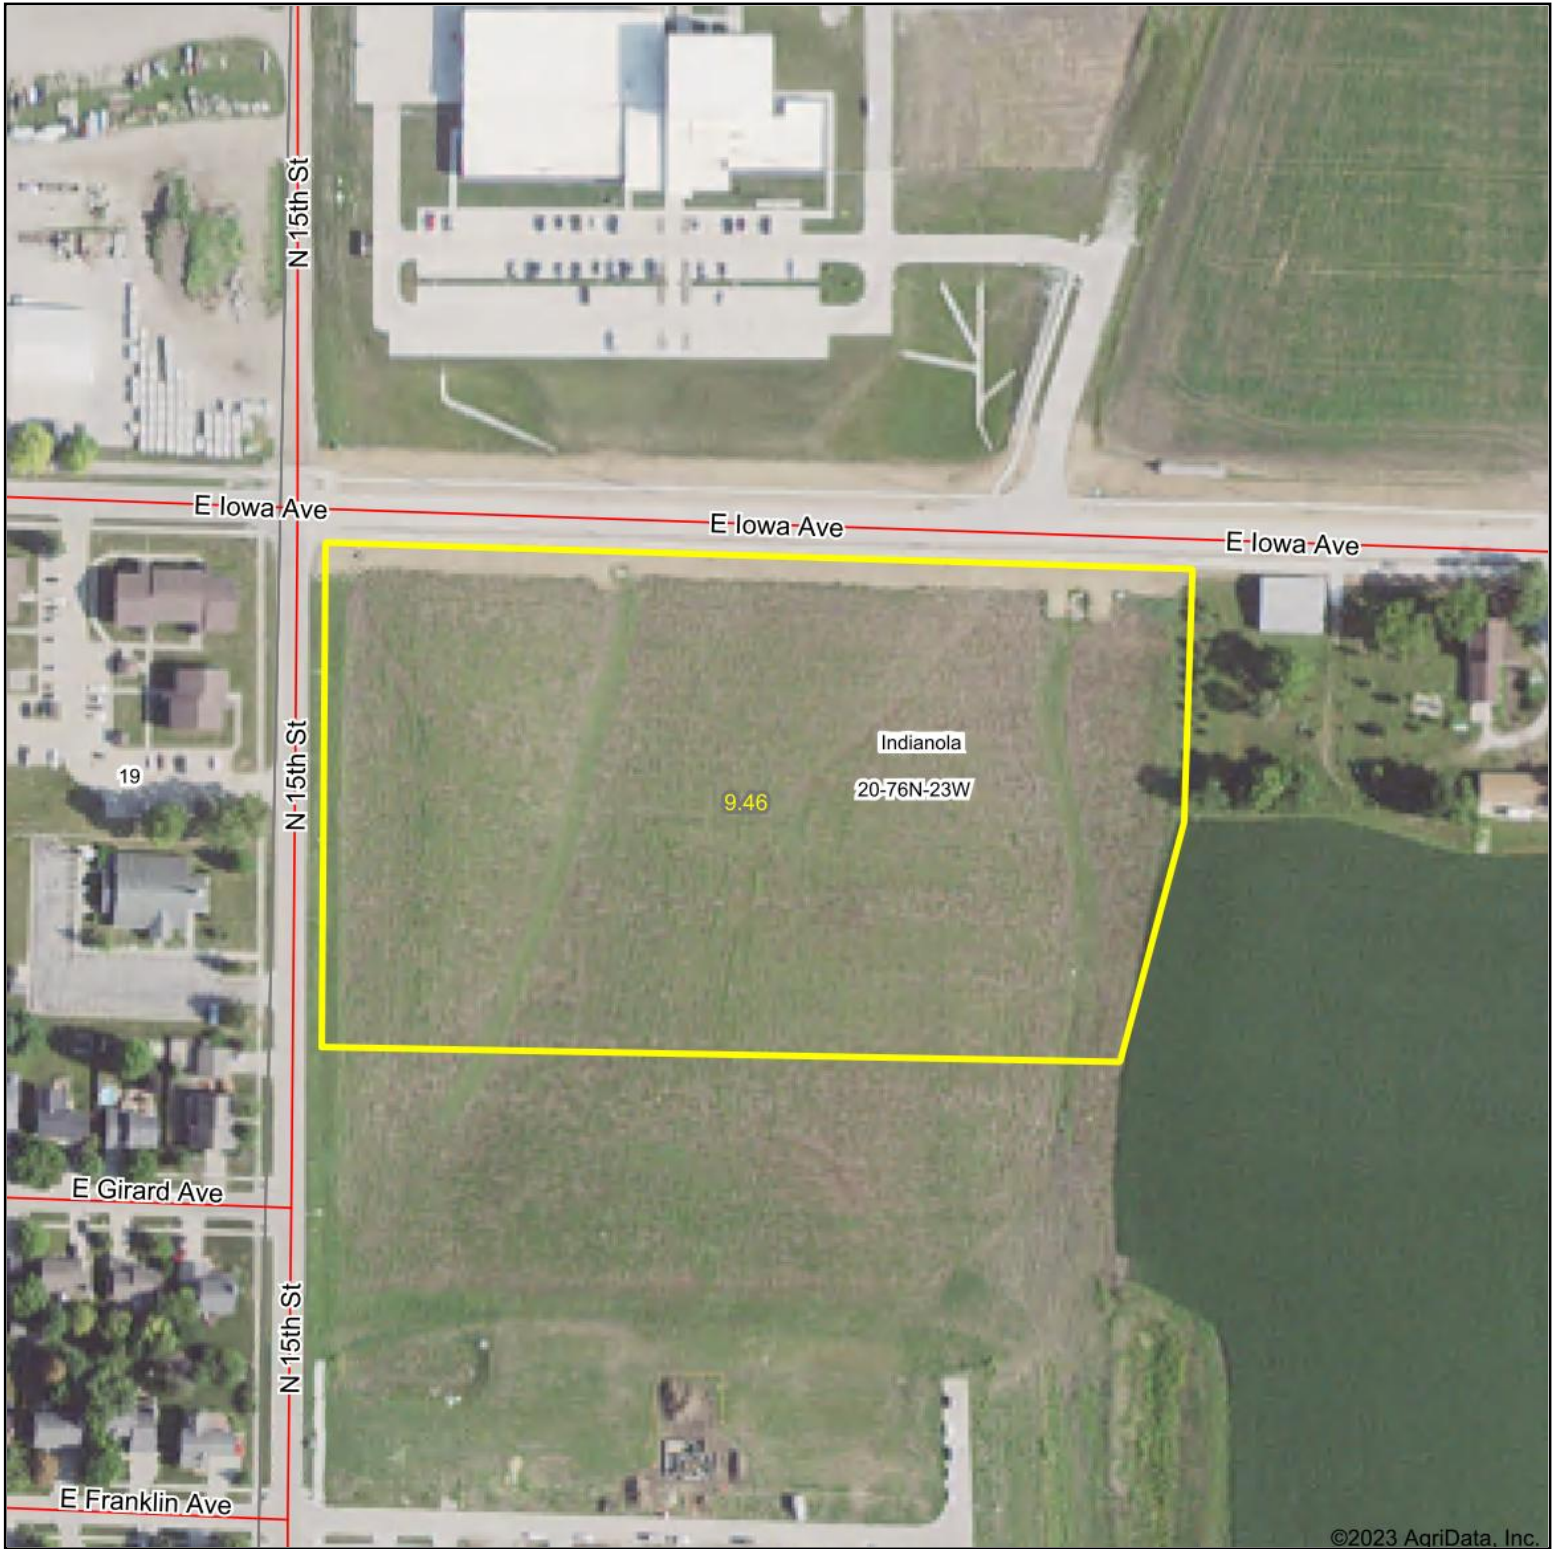

Aerial Map

©2023 AgriData, Inc.

Map Center: 41° 22' 5.17, -93° 32' 16.73

20-76N-23W
Warren County
Iowa

5/17/2023

Maps Provided By:

© AgriData, Inc. 2023

www.AgriDataInc.com