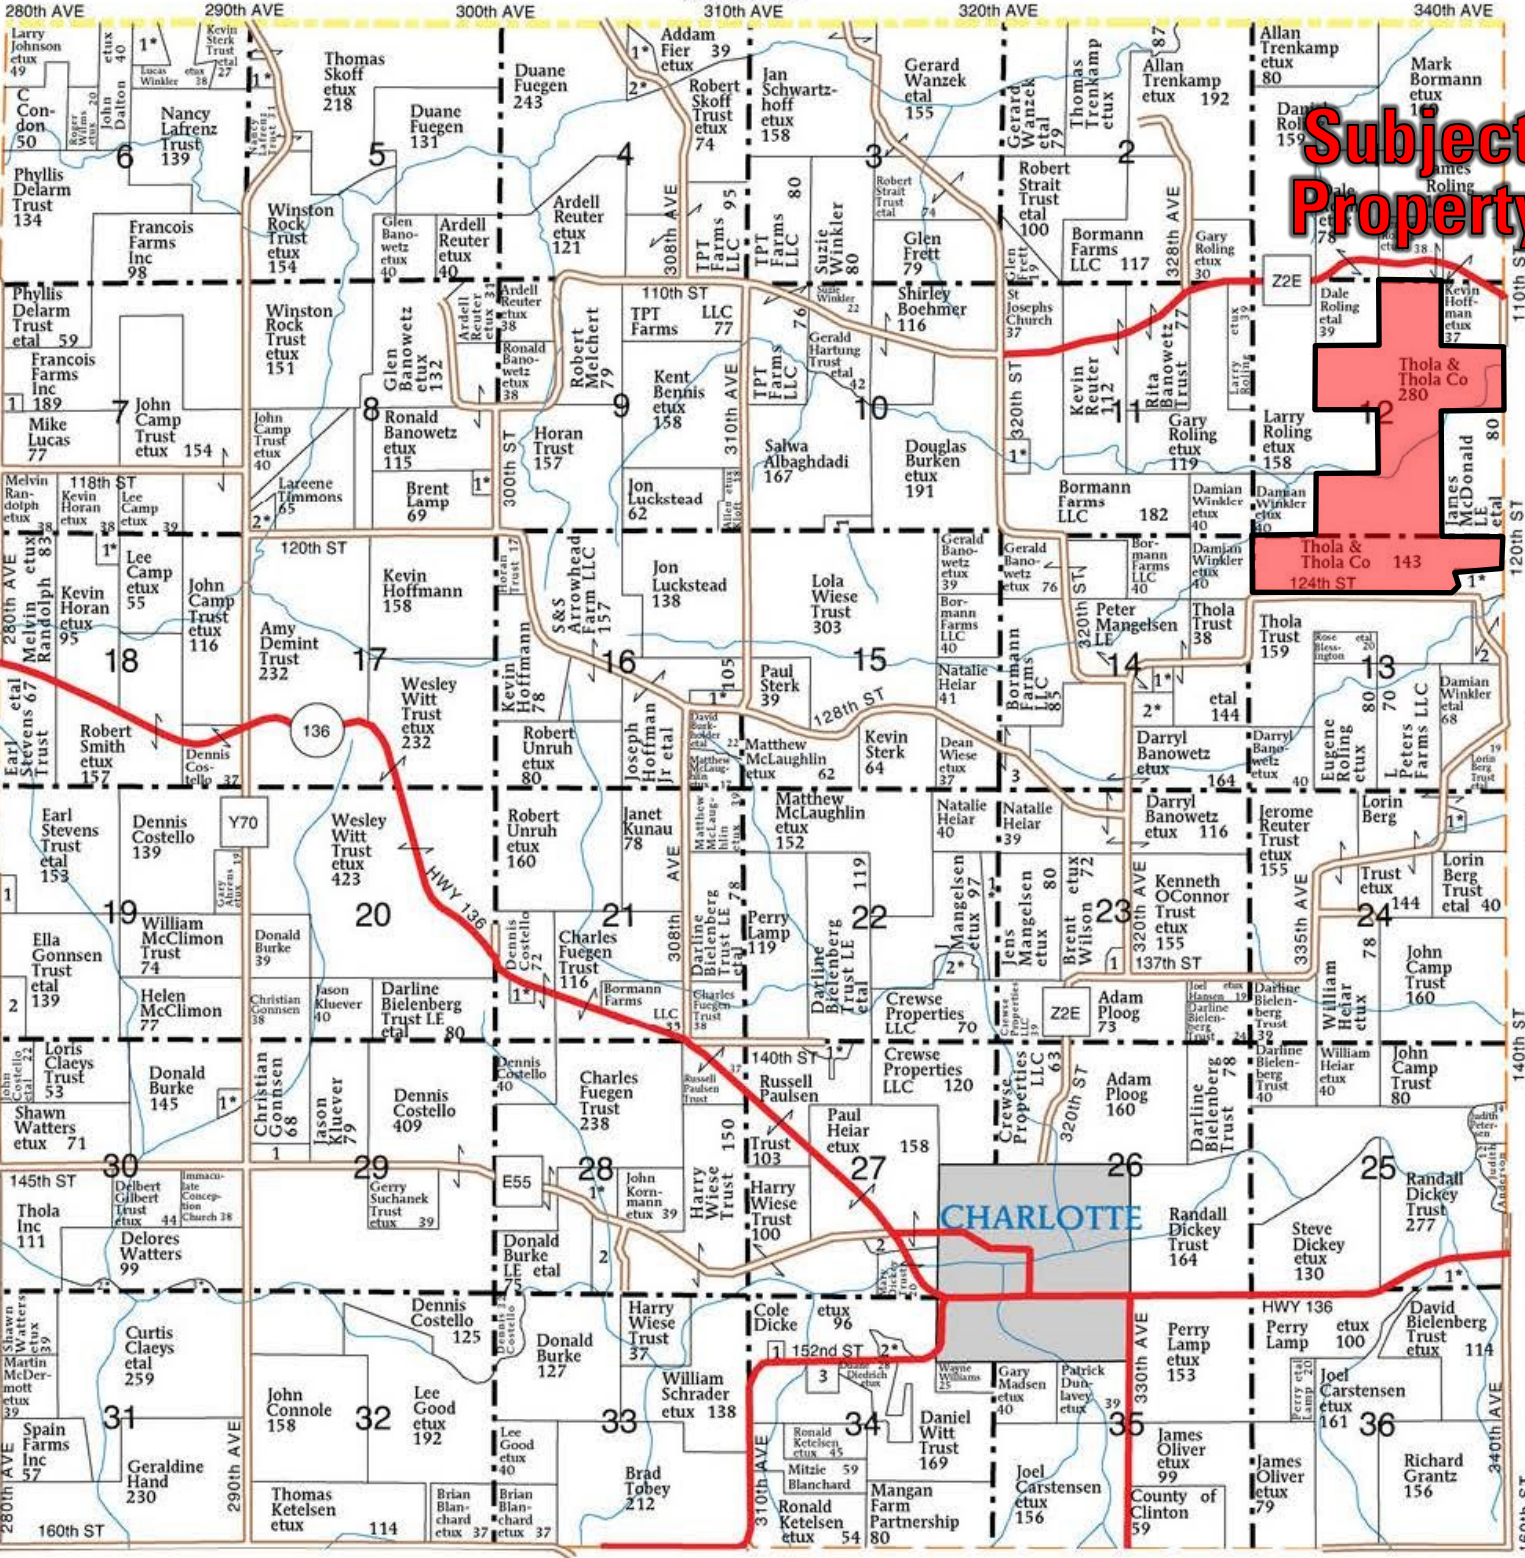

T-83-N

WATERFORD PLAT

R-4-E

(Landowners)

JACKSON CO.

Subject Property

BLOOMFIELD TWP.

DEEP CREEK TWP.

WASHINGTON TWP.