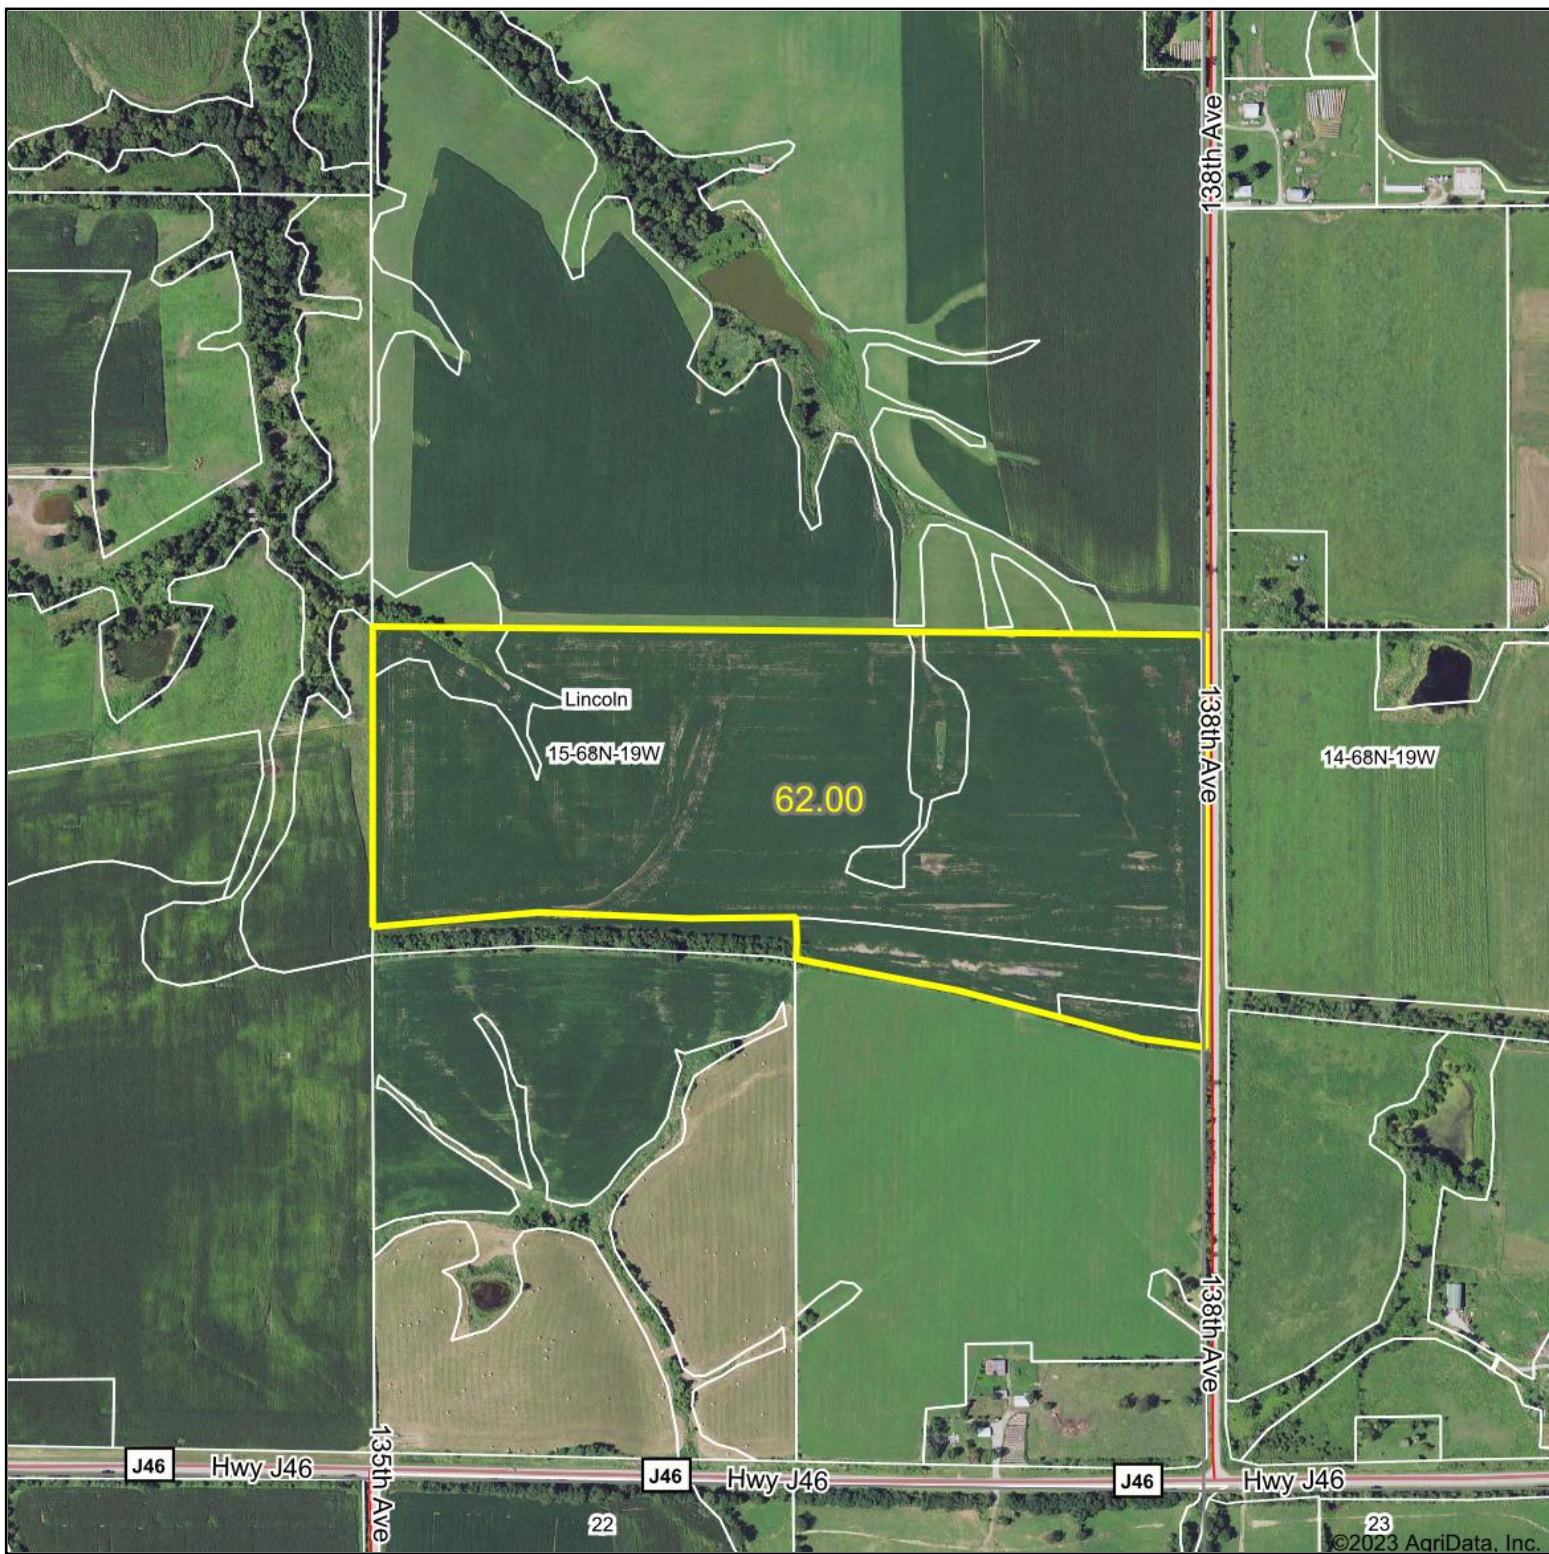

# Aerial Map - Total Acres

Map Center: 40° 41' 14.77, -93° 1' 31.86

© AgriData, Inc. 2023 www.AgriDataInc.com

**15-68N-19W**  
**Appanoose County**  
**Iowa**

5/19/2023