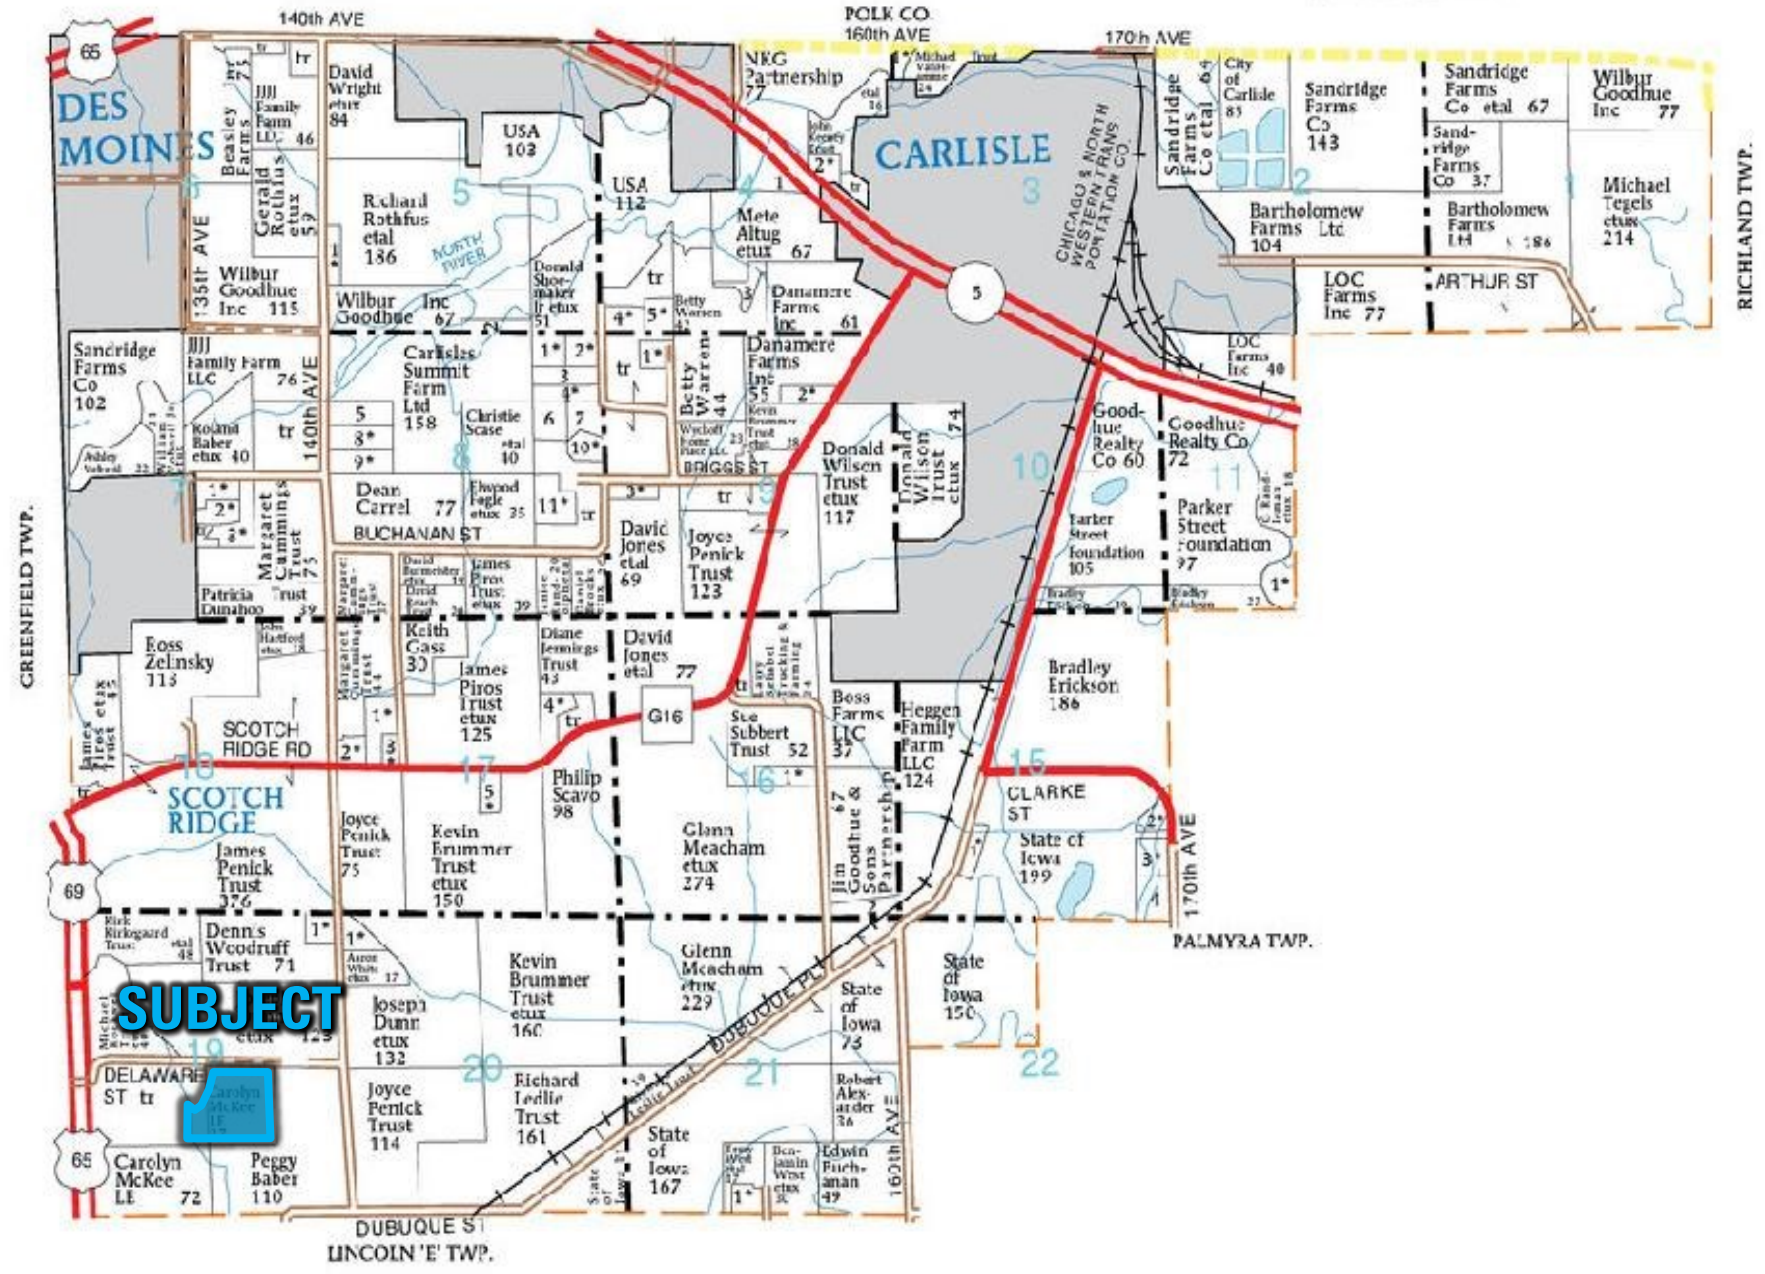

T-77-N

ALLEN PLAT

(Lands from)

R-23-W

SUBJECT

DELAWARE ST tr
Carolyn McKee LE

Peggy Baber 110

DUBUQUE ST
LINCOLN 'E' TWP.