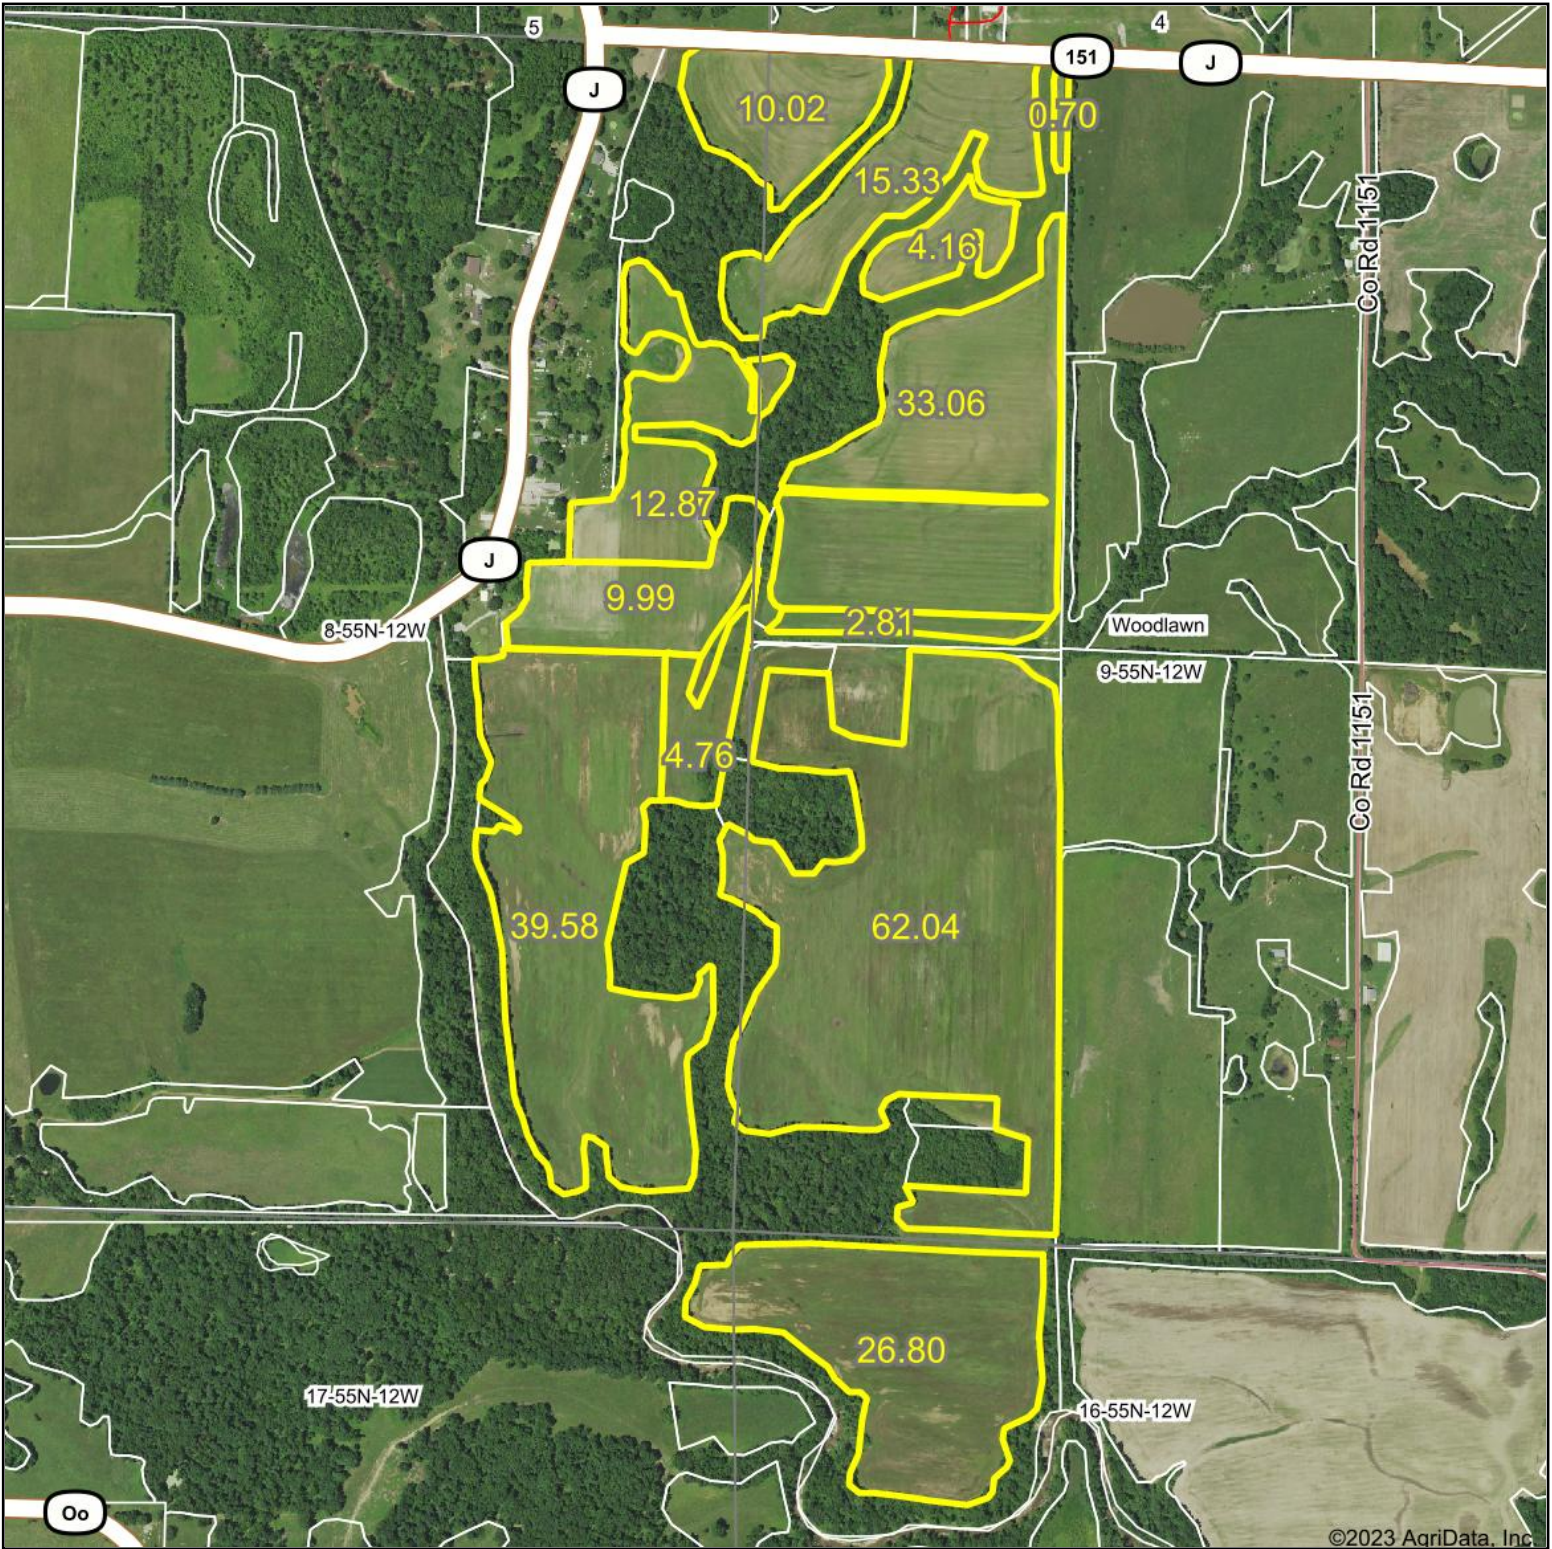

Aerial Map - Tillable Acres

©2023 AgriData, Inc

Map Center: 39° 34' 17.75, -92° 15' 35.77

9-55N-12W
Monroe County
Missouri

5/31/2023

© AgriData, Inc. 2023 www.AgriDataInc.com

Field borders provided by Farm Service Agency as of 5/21/2008.