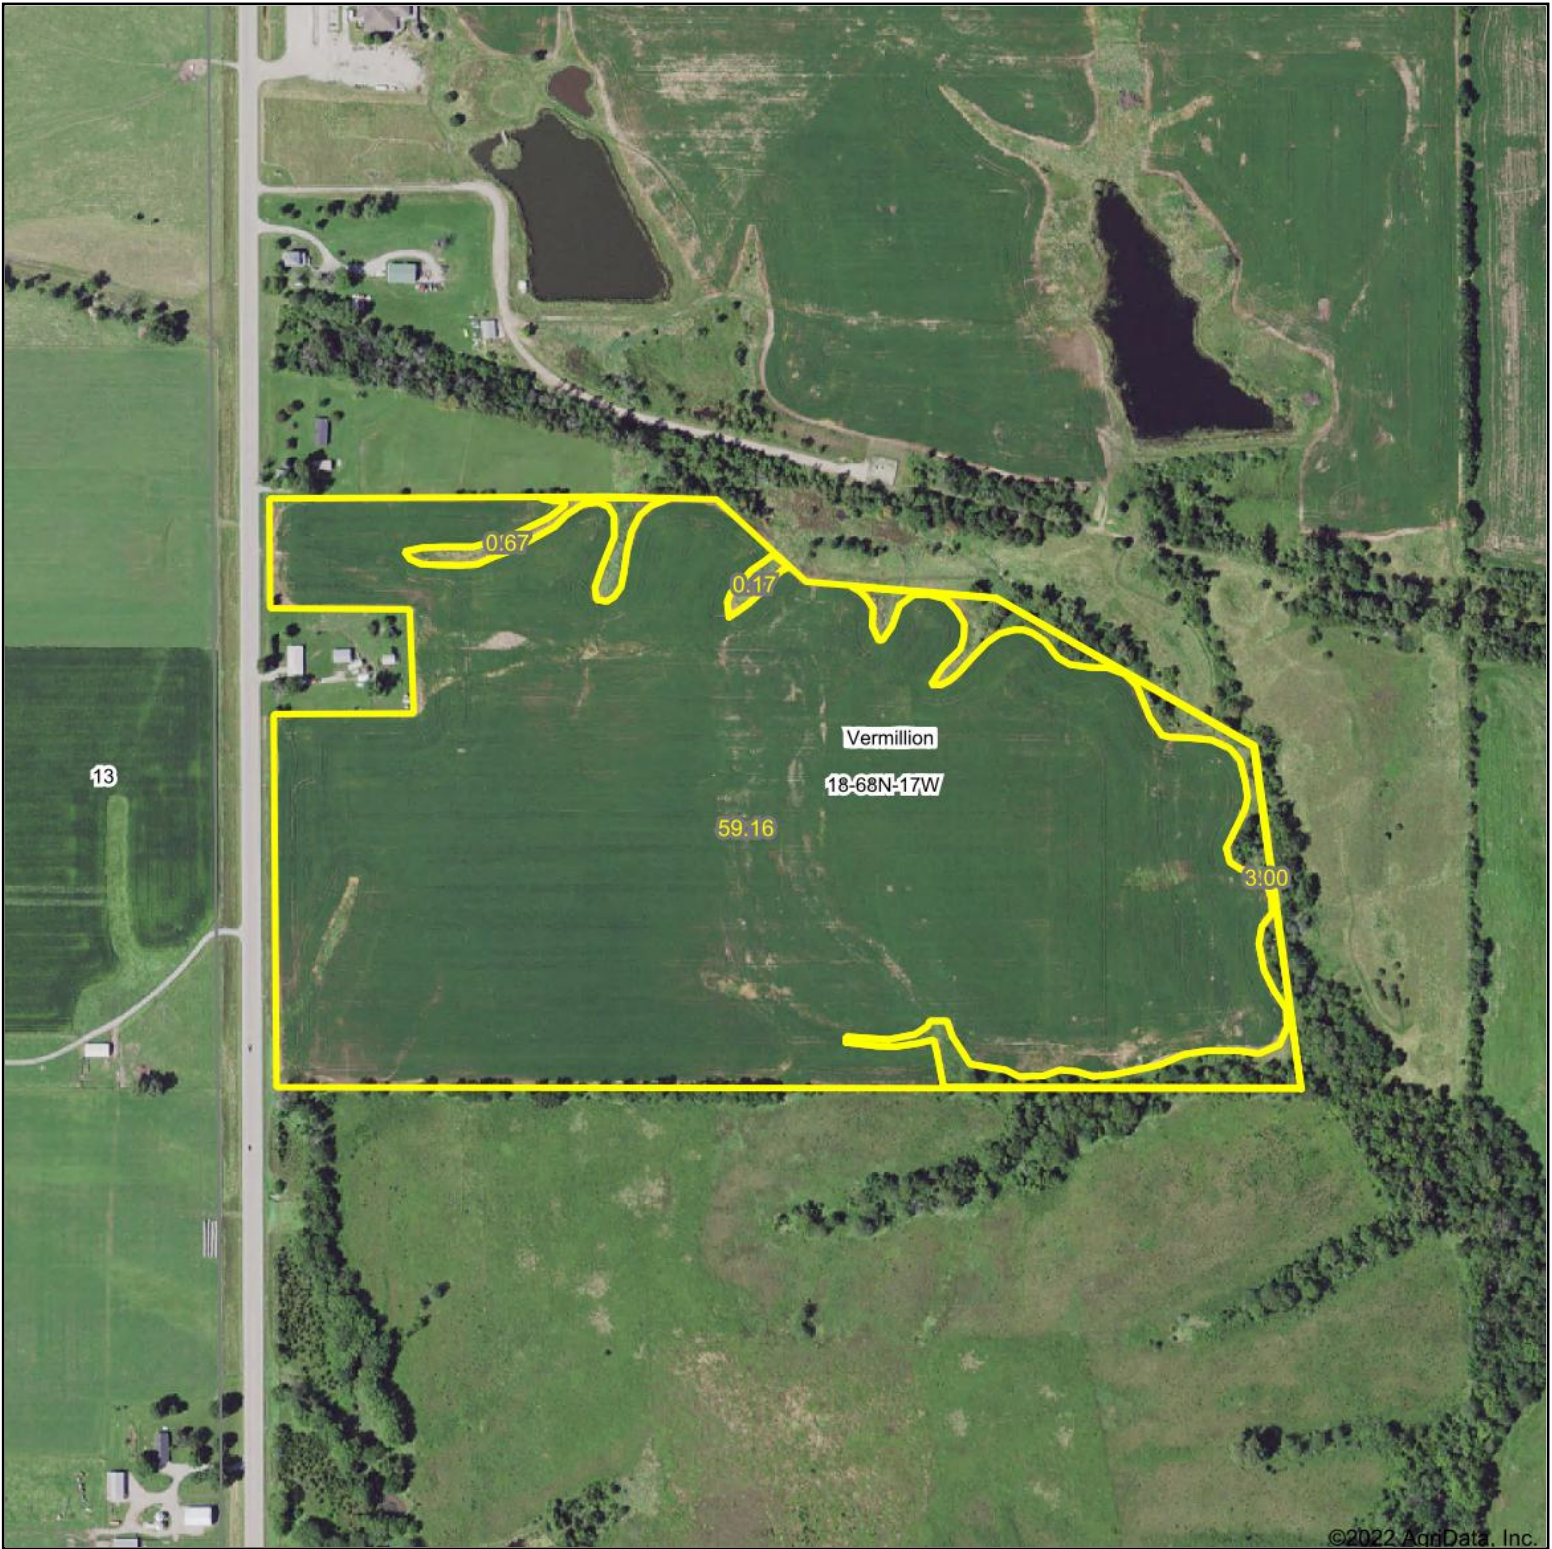

Aerial Map

©2022 AgriData, Inc.

Map Center: 40° 41' 14.45, -92° 51' 47.99

18-68N-17W
Appanoose County
Iowa

4/28/2022

© AgriData, Inc. 2021 www.AgriDataInc.com