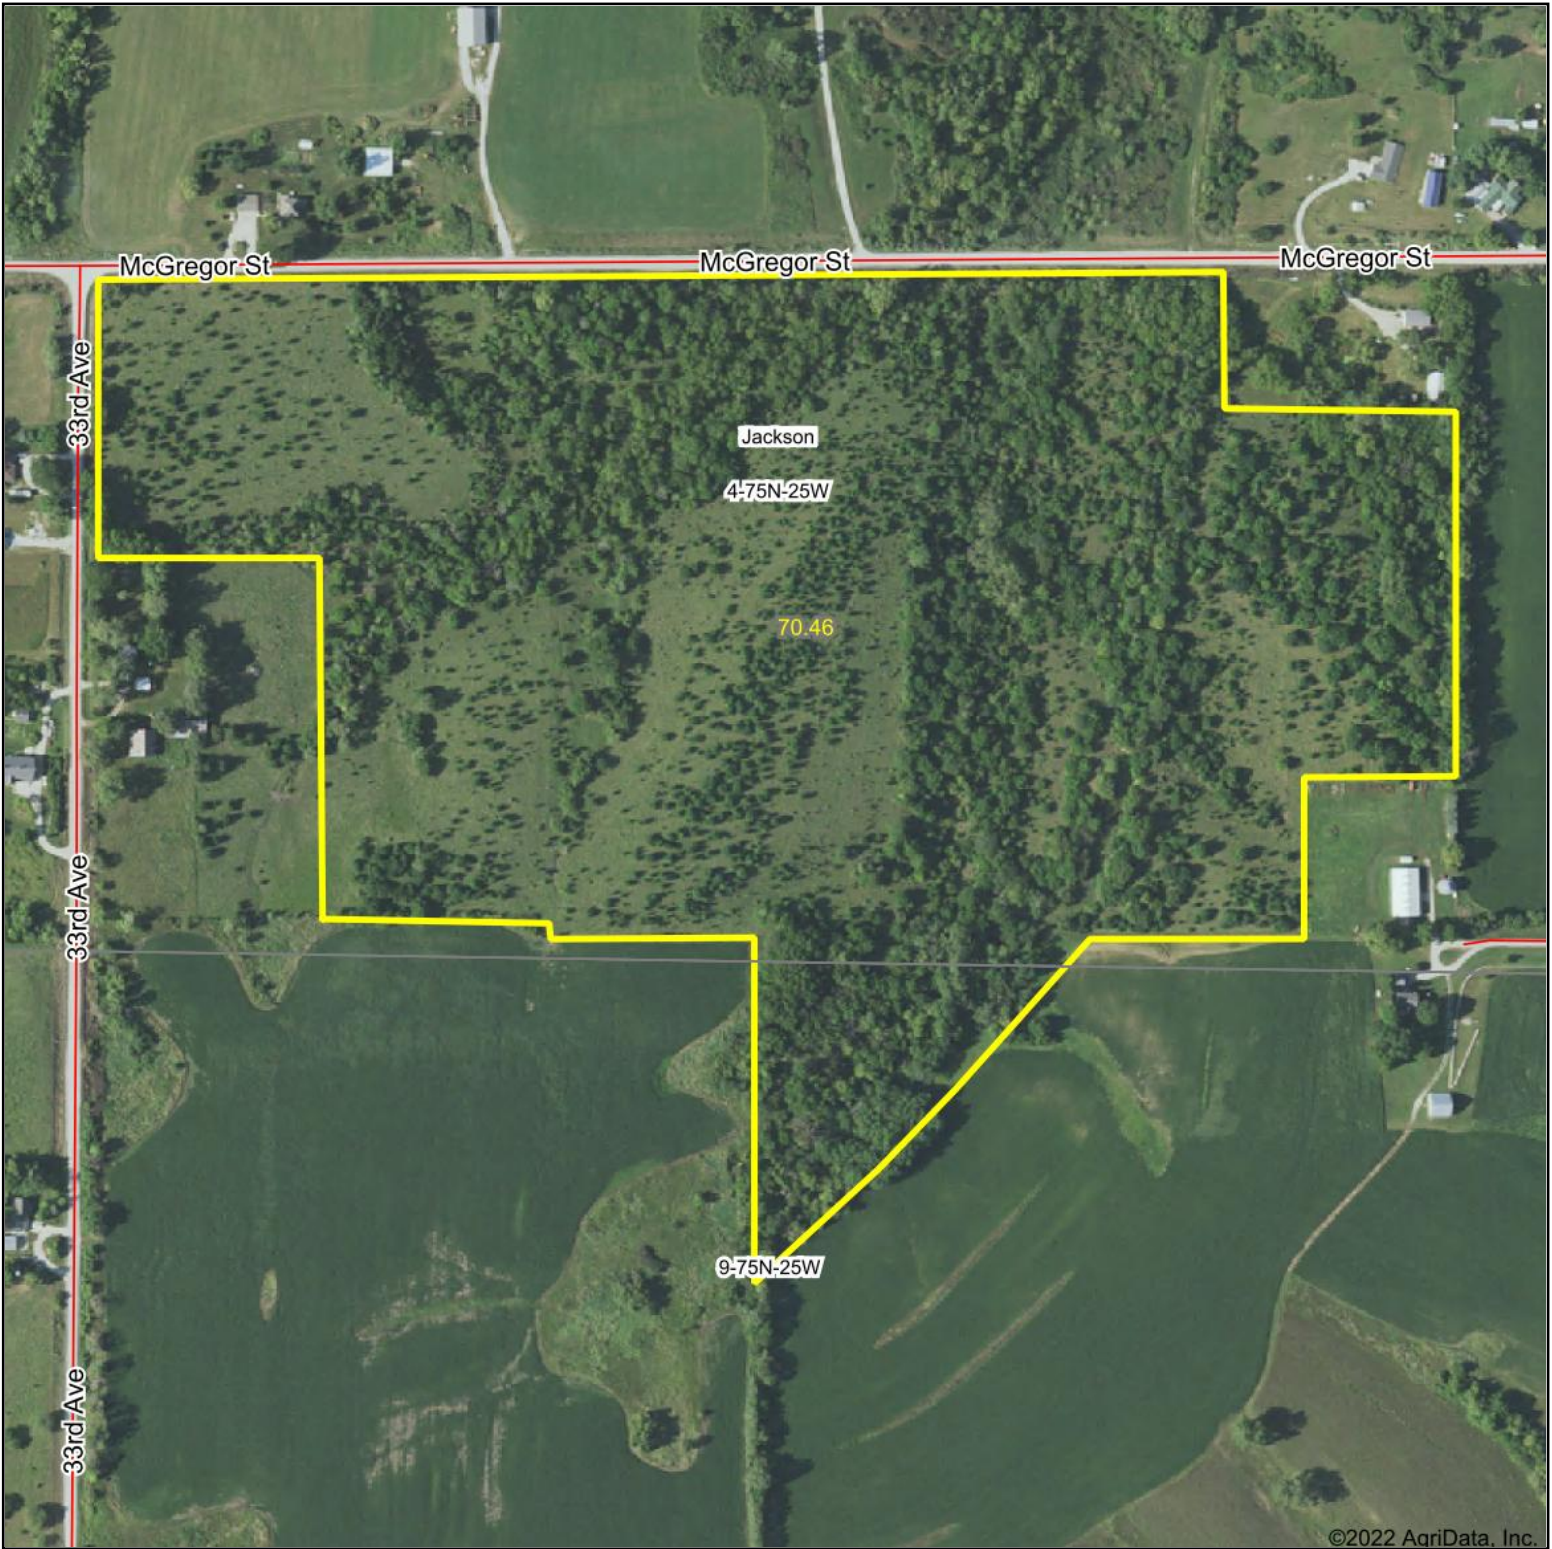

Aerial Map

©2022 AgriData, Inc.

Map Center: 41° 19' 24.9, -93° 44' 28.02

4-75N-25W
Warren County
Iowa

10/31/2022

© AgriData, Inc. 2021 www.AgriDataInc.com