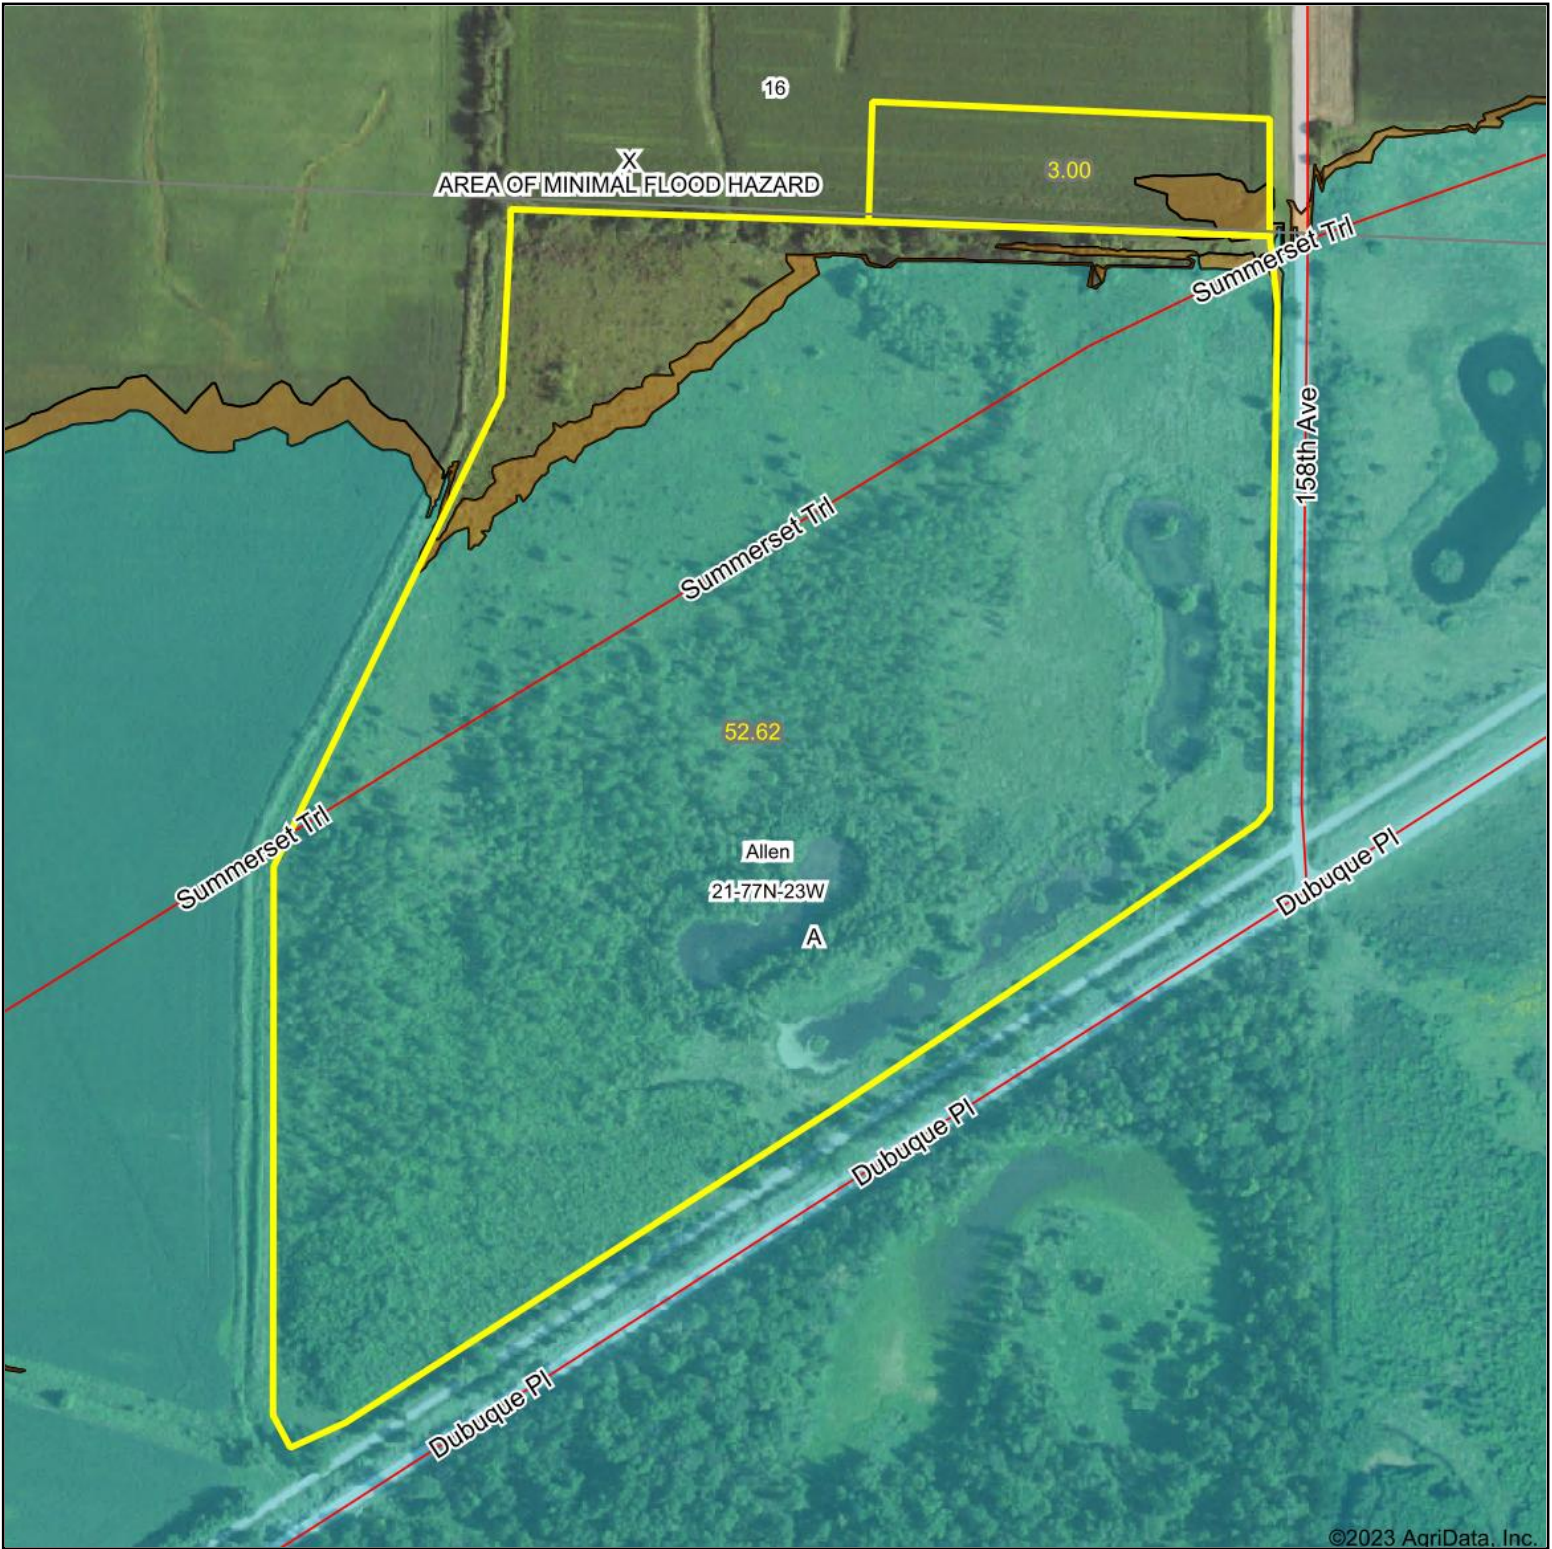

FEMA Flood Map

©2023 AgriData, Inc.

Map Center: 41° 27' 49.41, -93° 30' 32.02

21-77N-23W
Warren County
Iowa

5/31/2023

Flood related information provided by FEMA