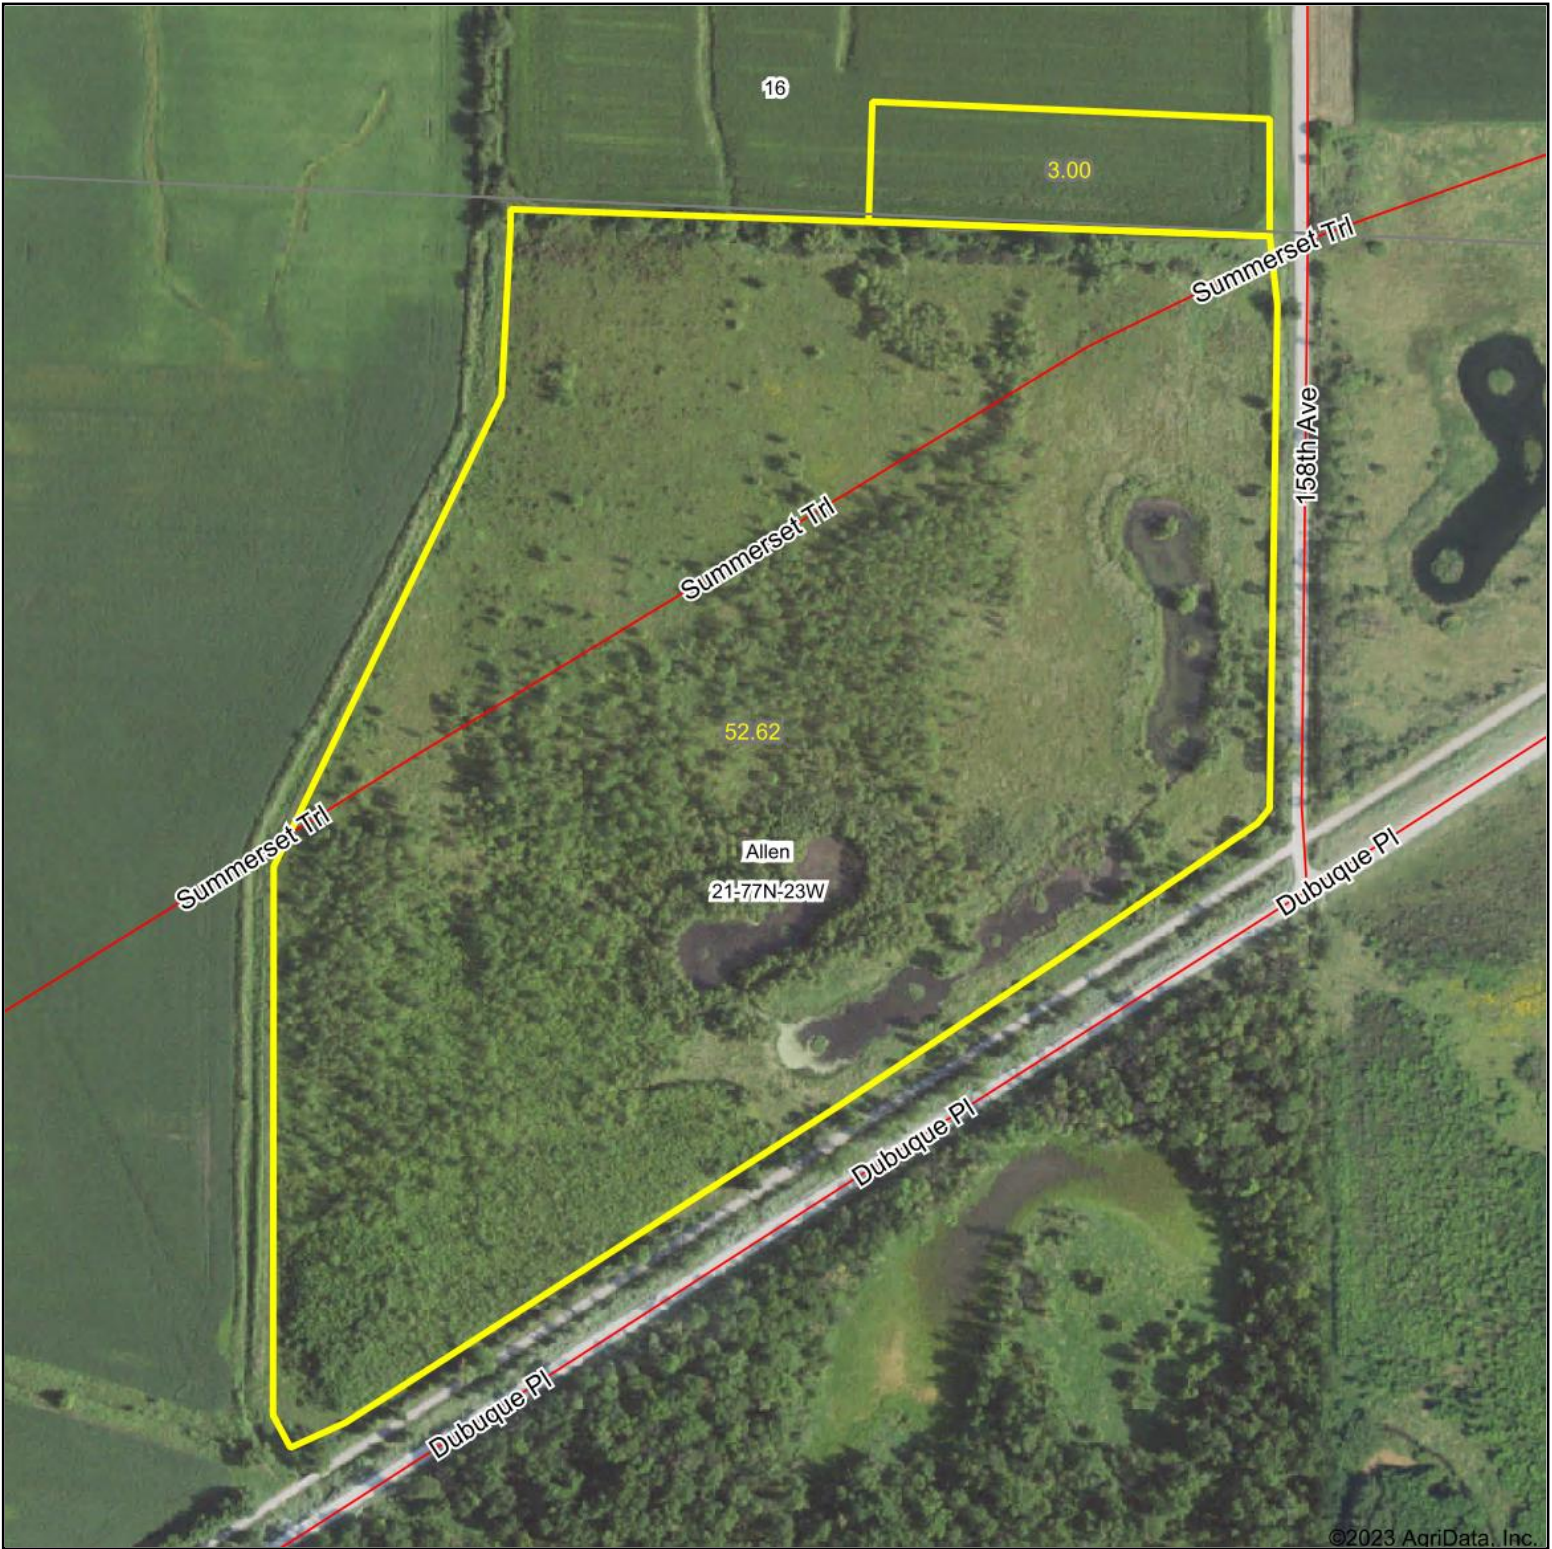

FSA Map

Map Center: 41° 27' 49.41, -93° 30' 32.02

21-77N-23W
Warren County
Iowa

5/31/2023

© AgriData, Inc. 2023