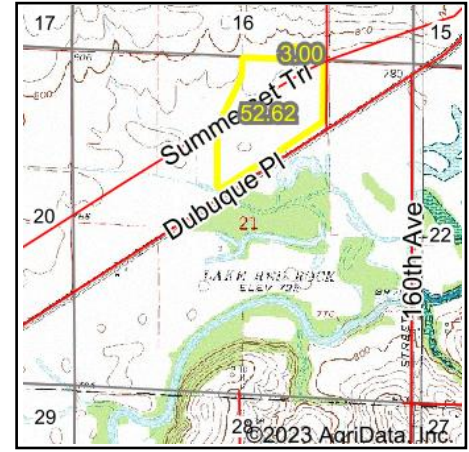

Wetlands Map

State: Iowa
Location: 21-77N-23W
County: Warren
Township: Allen
Date: 5/31/2023

Maps Provided By:

© AgriData, Inc. 2023 www.AgriDataInc.com

0ft 583ft 1165ft

Classification Code	Type	Acres
PEM1C	Freshwater Emergent Wetland	8.10
PEM1F	Freshwater Emergent Wetland	1.45
PEM1A	Freshwater Emergent Wetland	0.57
Total Acres		10.12