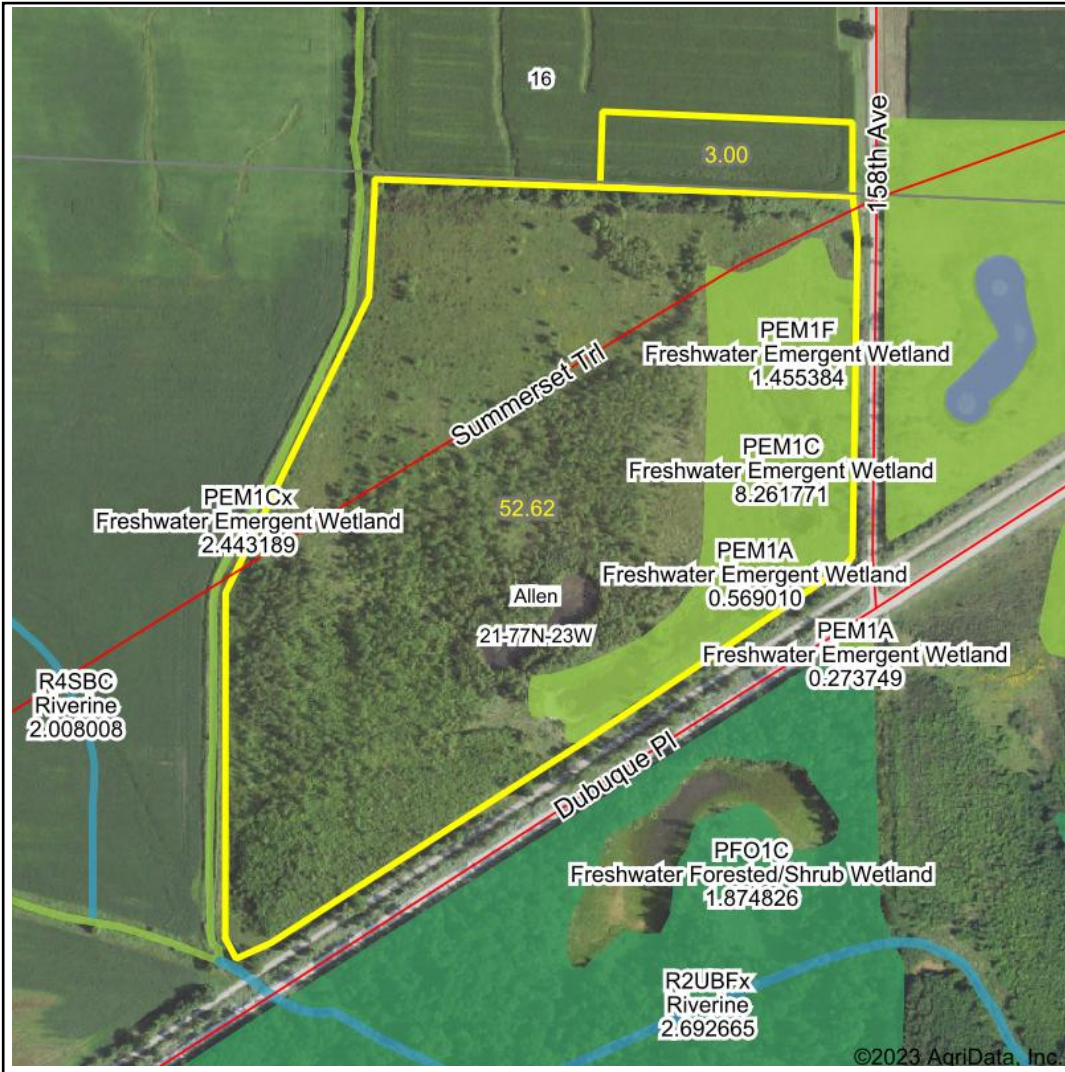

Wetlands Map

State: Iowa
Location: 21-77N-23W
County: Warren
Township: Allen
Date: 5/31/2023

Maps Provided By:

© AgriData, Inc. 2023 www.AgriDataInc.com

0ft 583ft 1165ft

Classification Code	Type	Acres
PEM1C	Freshwater Emergent Wetland	8.10
PEM1F	Freshwater Emergent Wetland	1.45
PEM1A	Freshwater Emergent Wetland	0.57
Total Acres		10.12