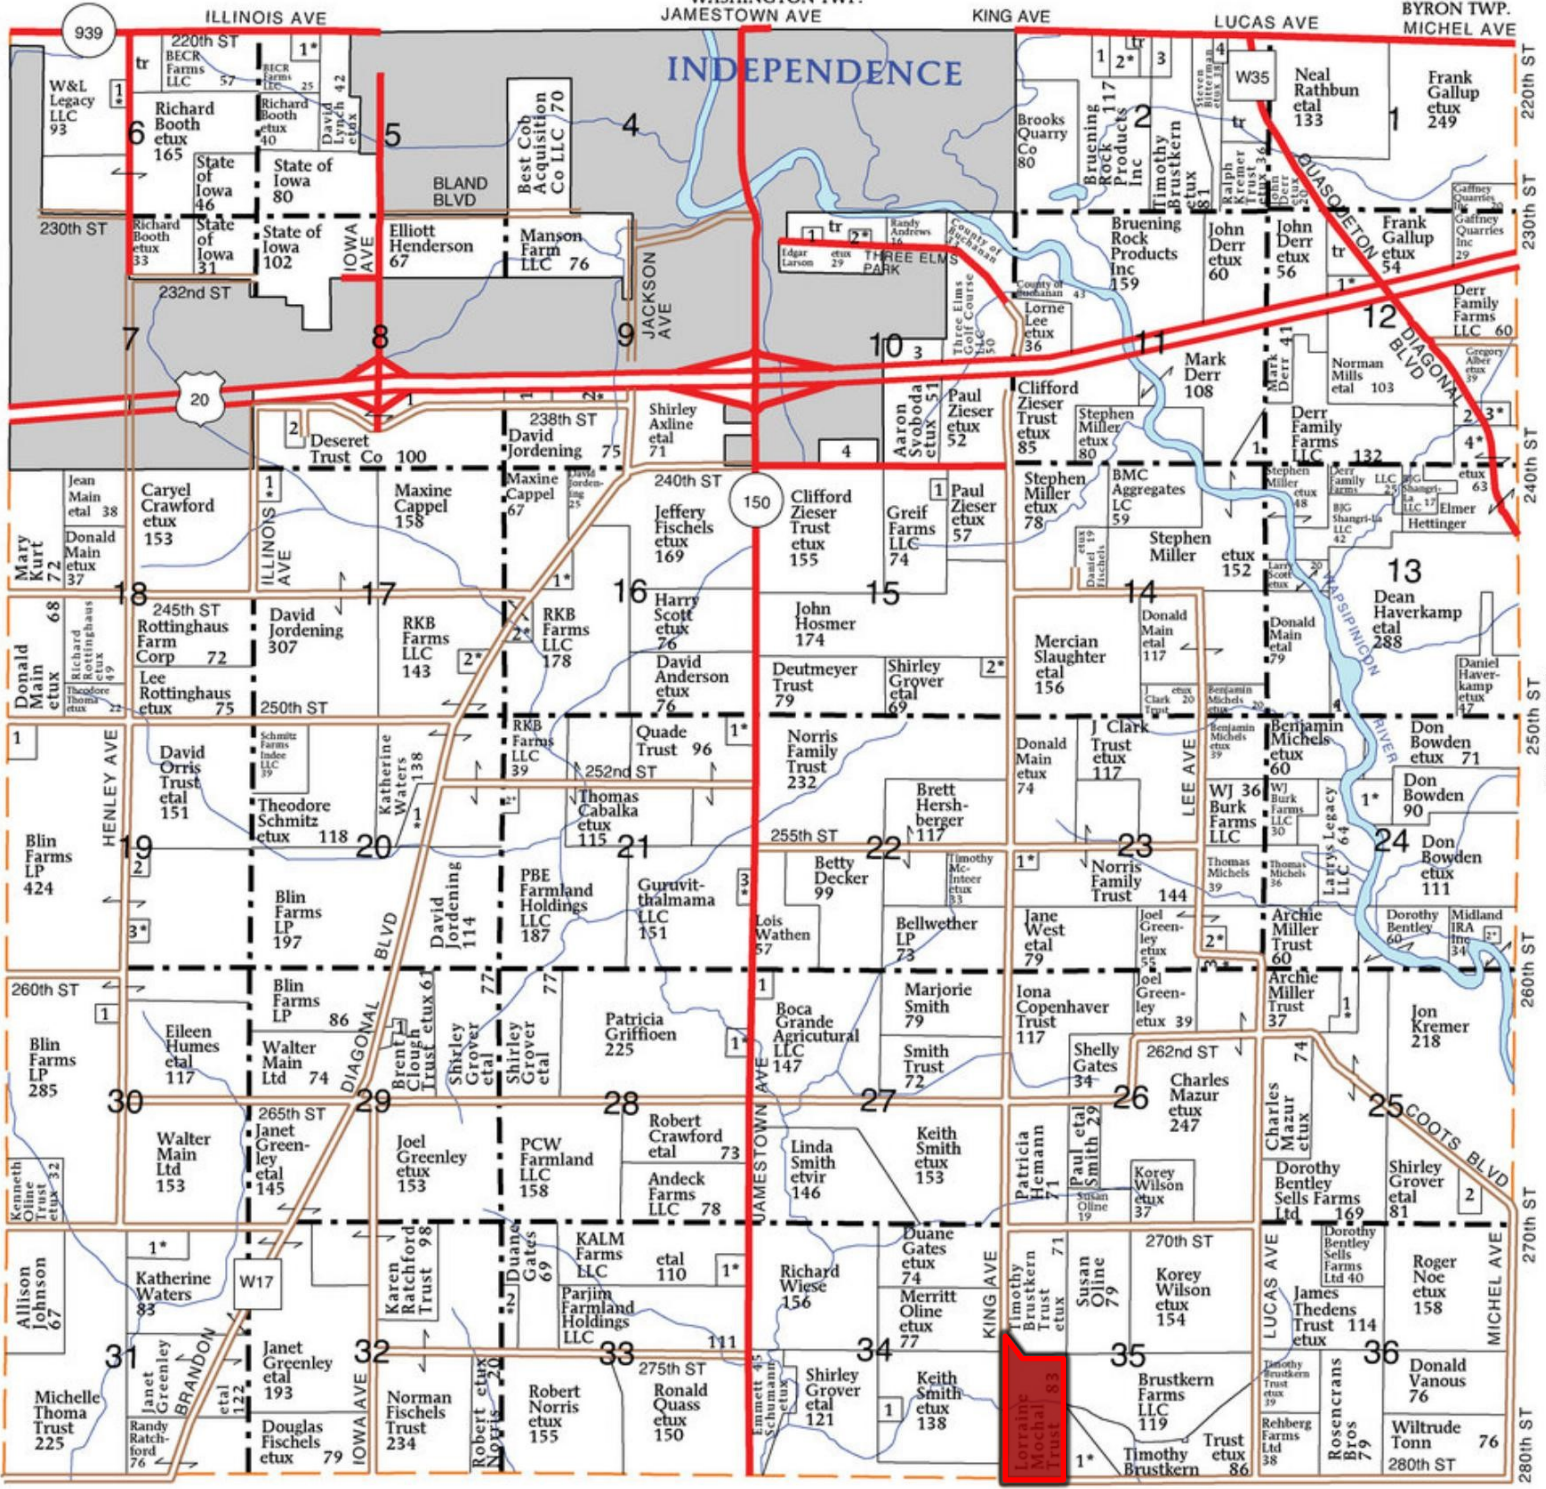

# SUMNER PLAT

R-9-W

(Landowners)

WASHINGTON TWP.  
JAMESTOWN AVE

KING AVE

LUCAS AVE

BYRON TWP.  
MICHEL AVE

HOMER TWP.