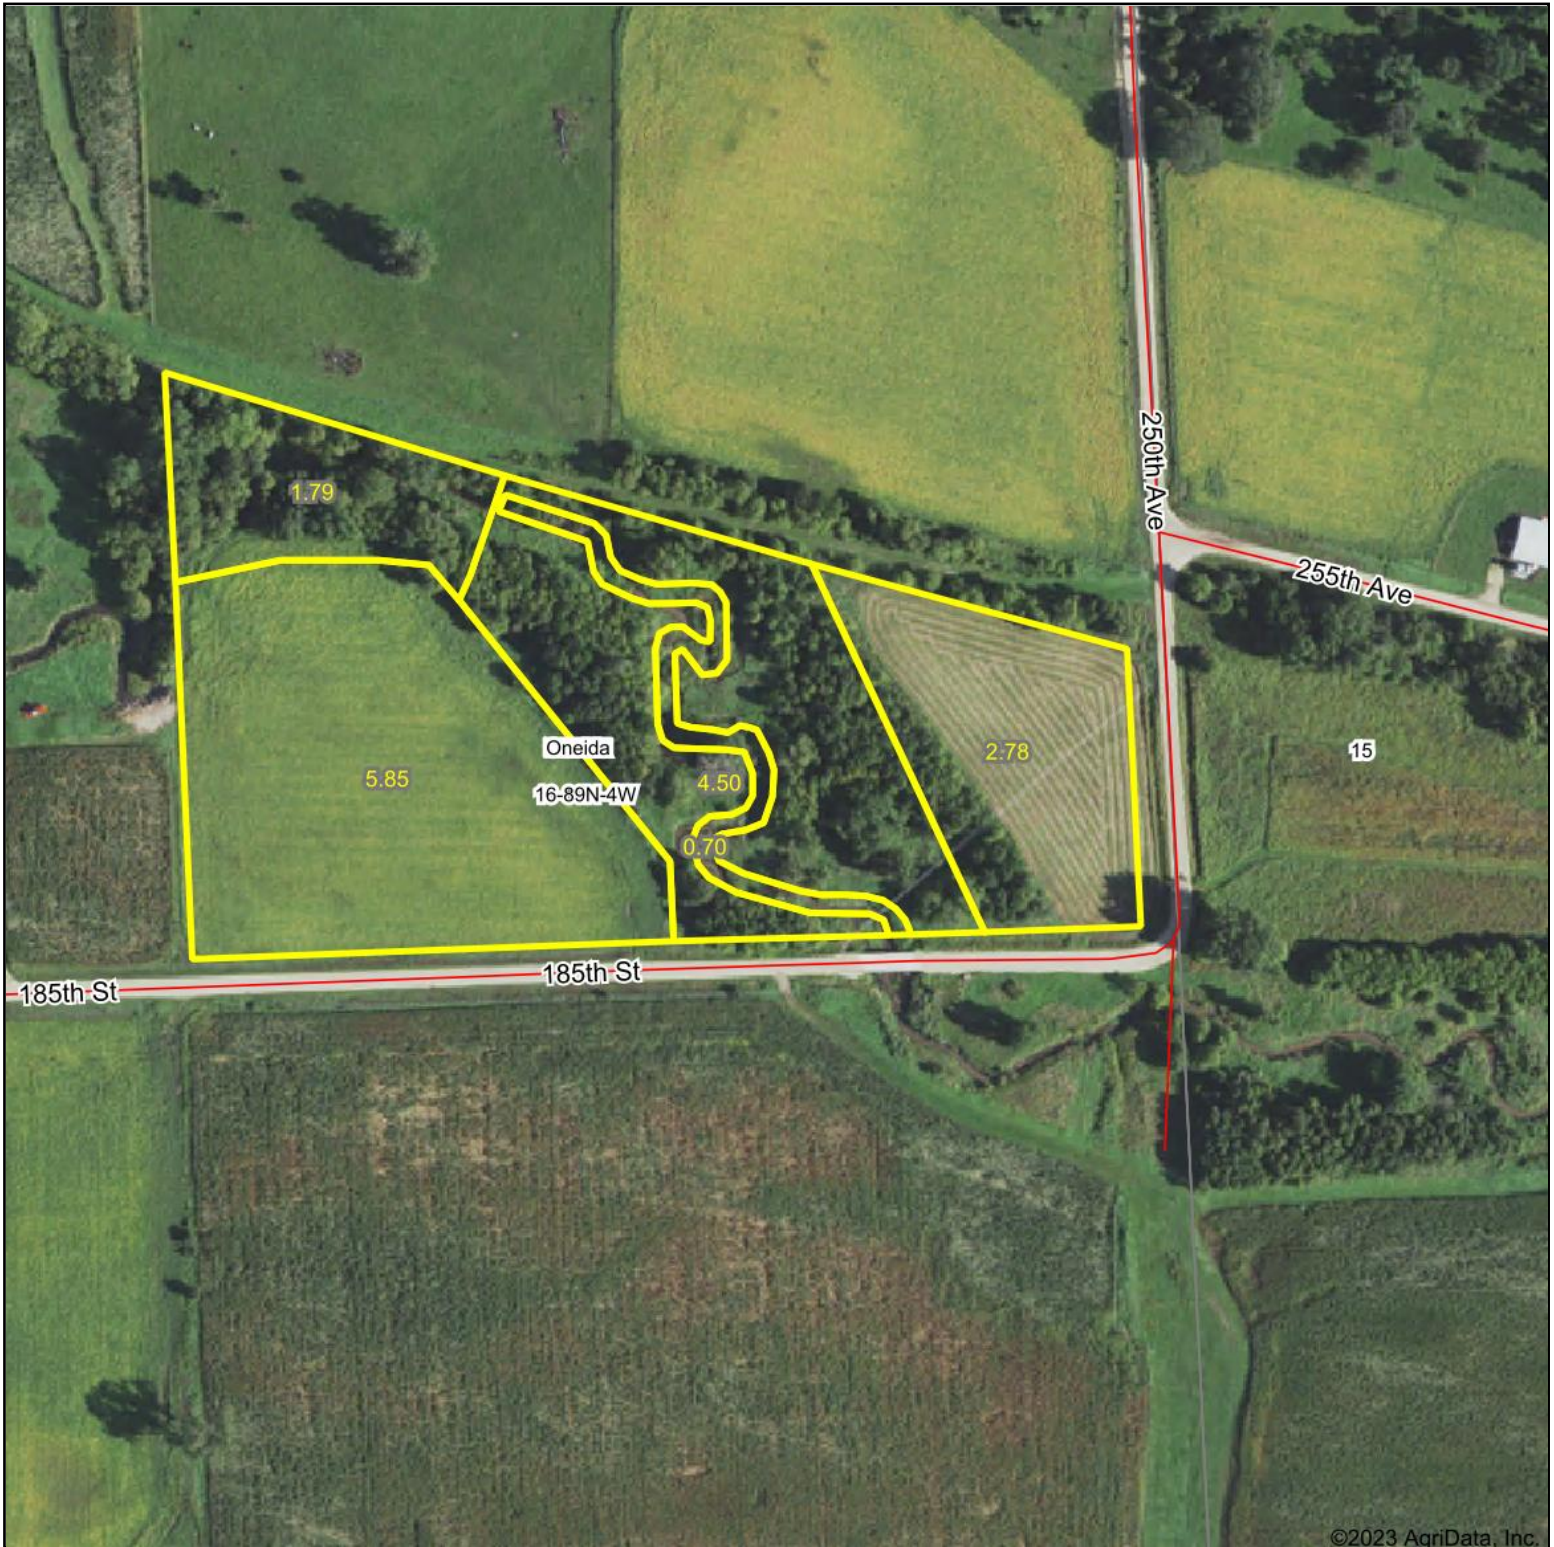

# FSA Aerial Map

Map Center: 42° 31' 18.84, -91° 18' 53.73

**16-89N-4W**  
**Delaware County**  
**Iowa**

6/7/2023