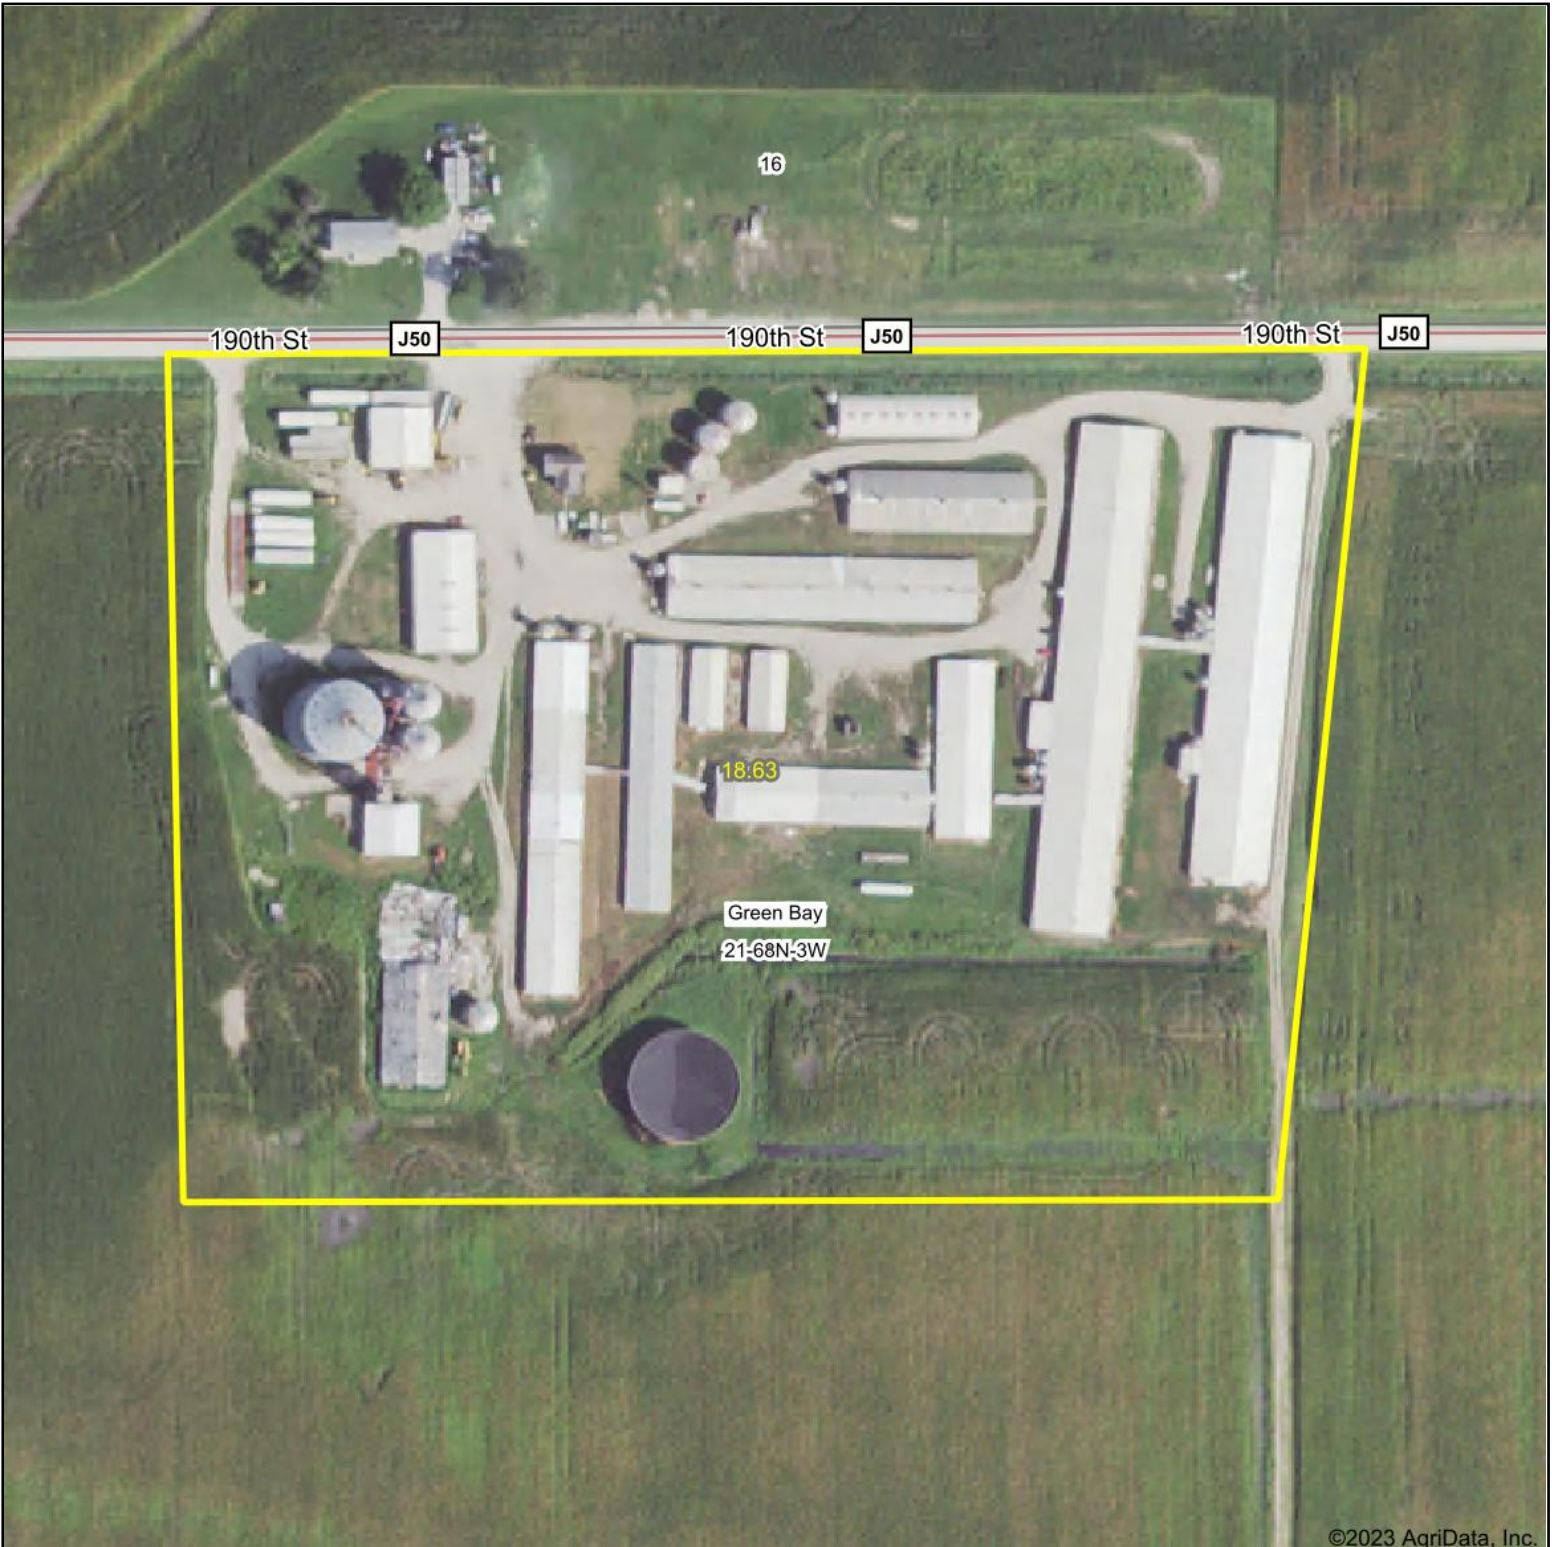

Aerial Map

Map Center: 40° 40' 47.51, -91° 12' 44.17

21-68N-3W
Lee County
Iowa

2/14/2023