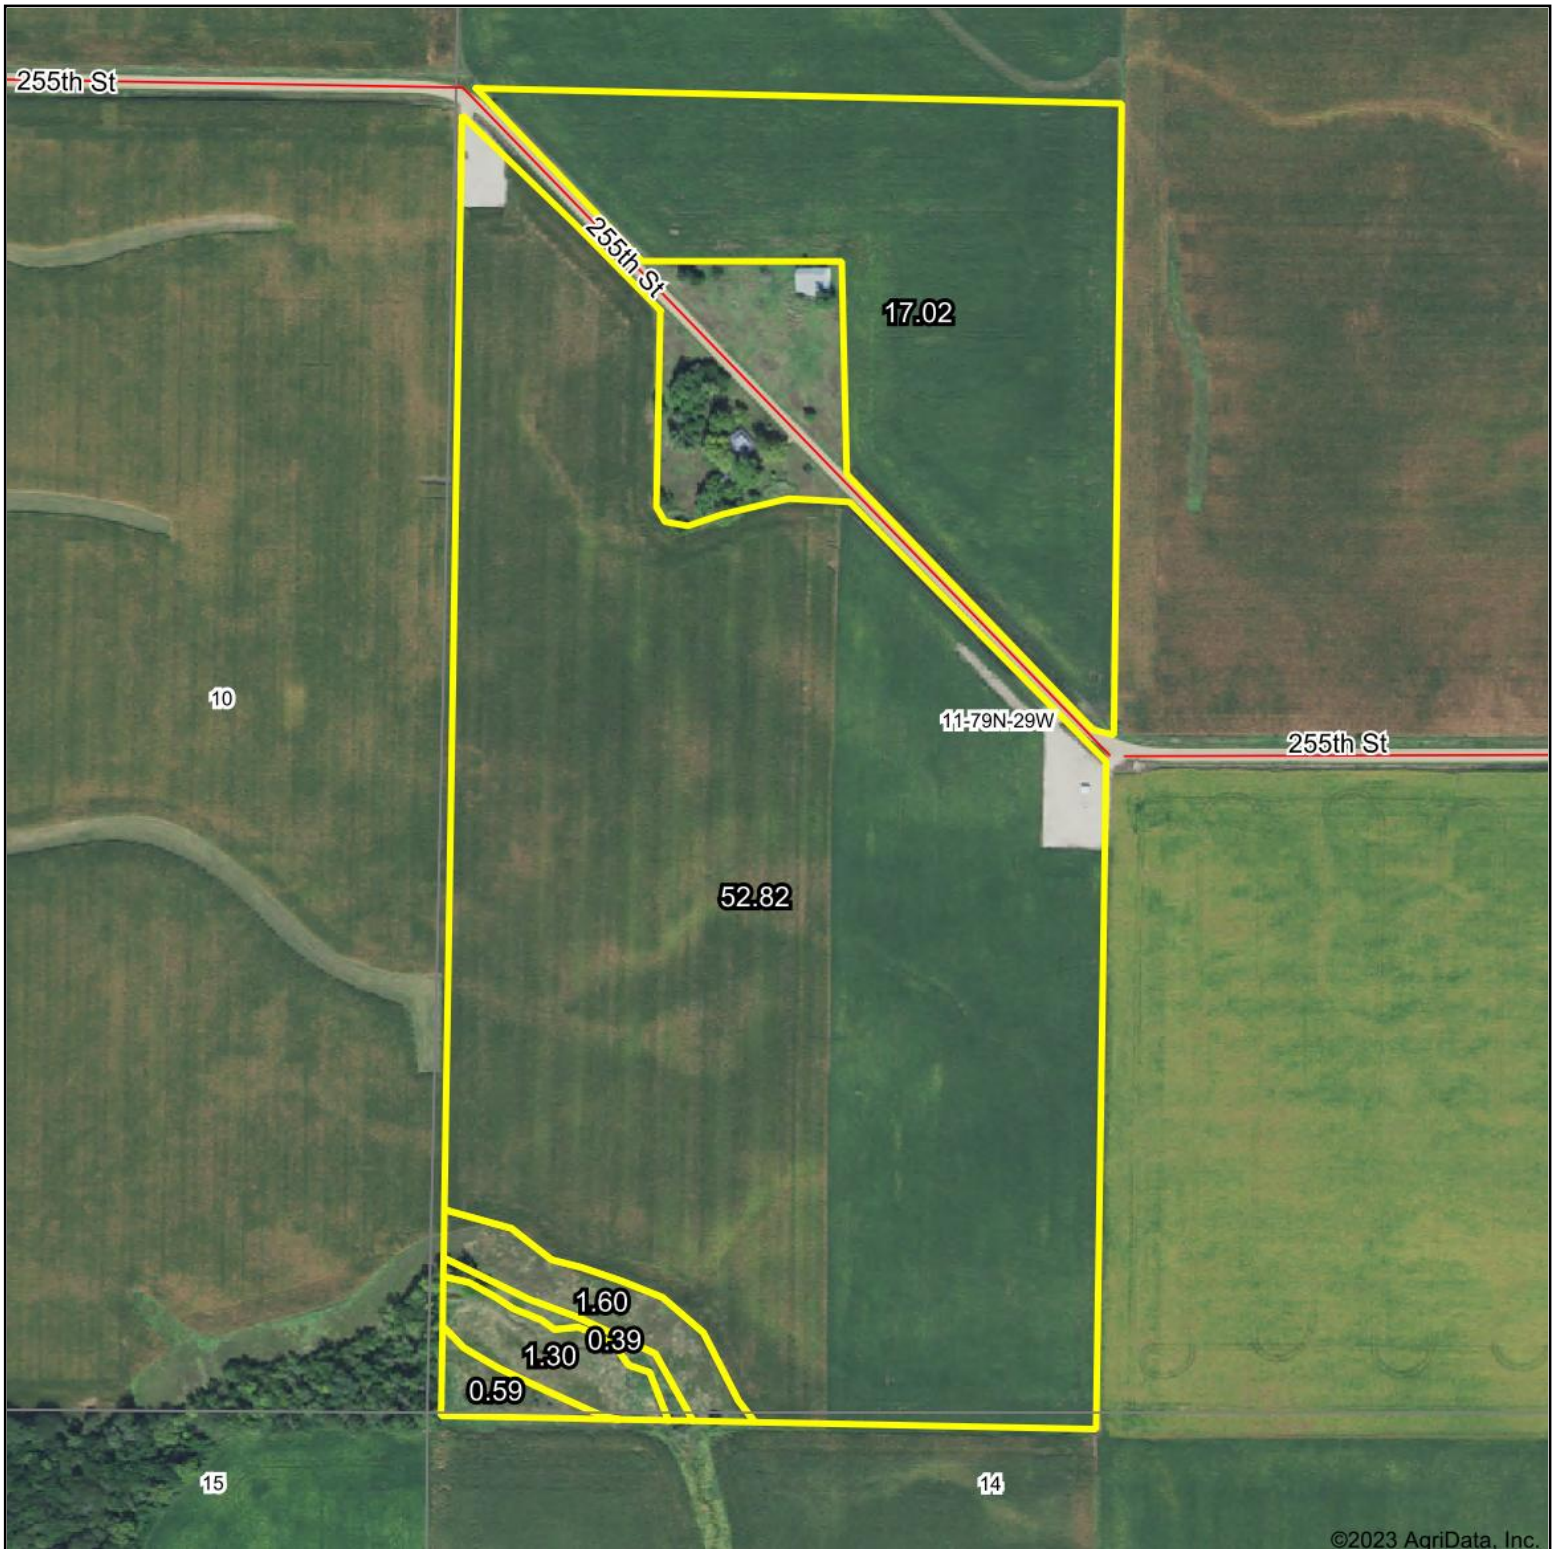

FSA Map

©2023 AgriData, Inc.

Map Center: 41° 39' 43.38, -94° 12' 1.43

11-79N-29W
Dallas County
Iowa

5/24/2023