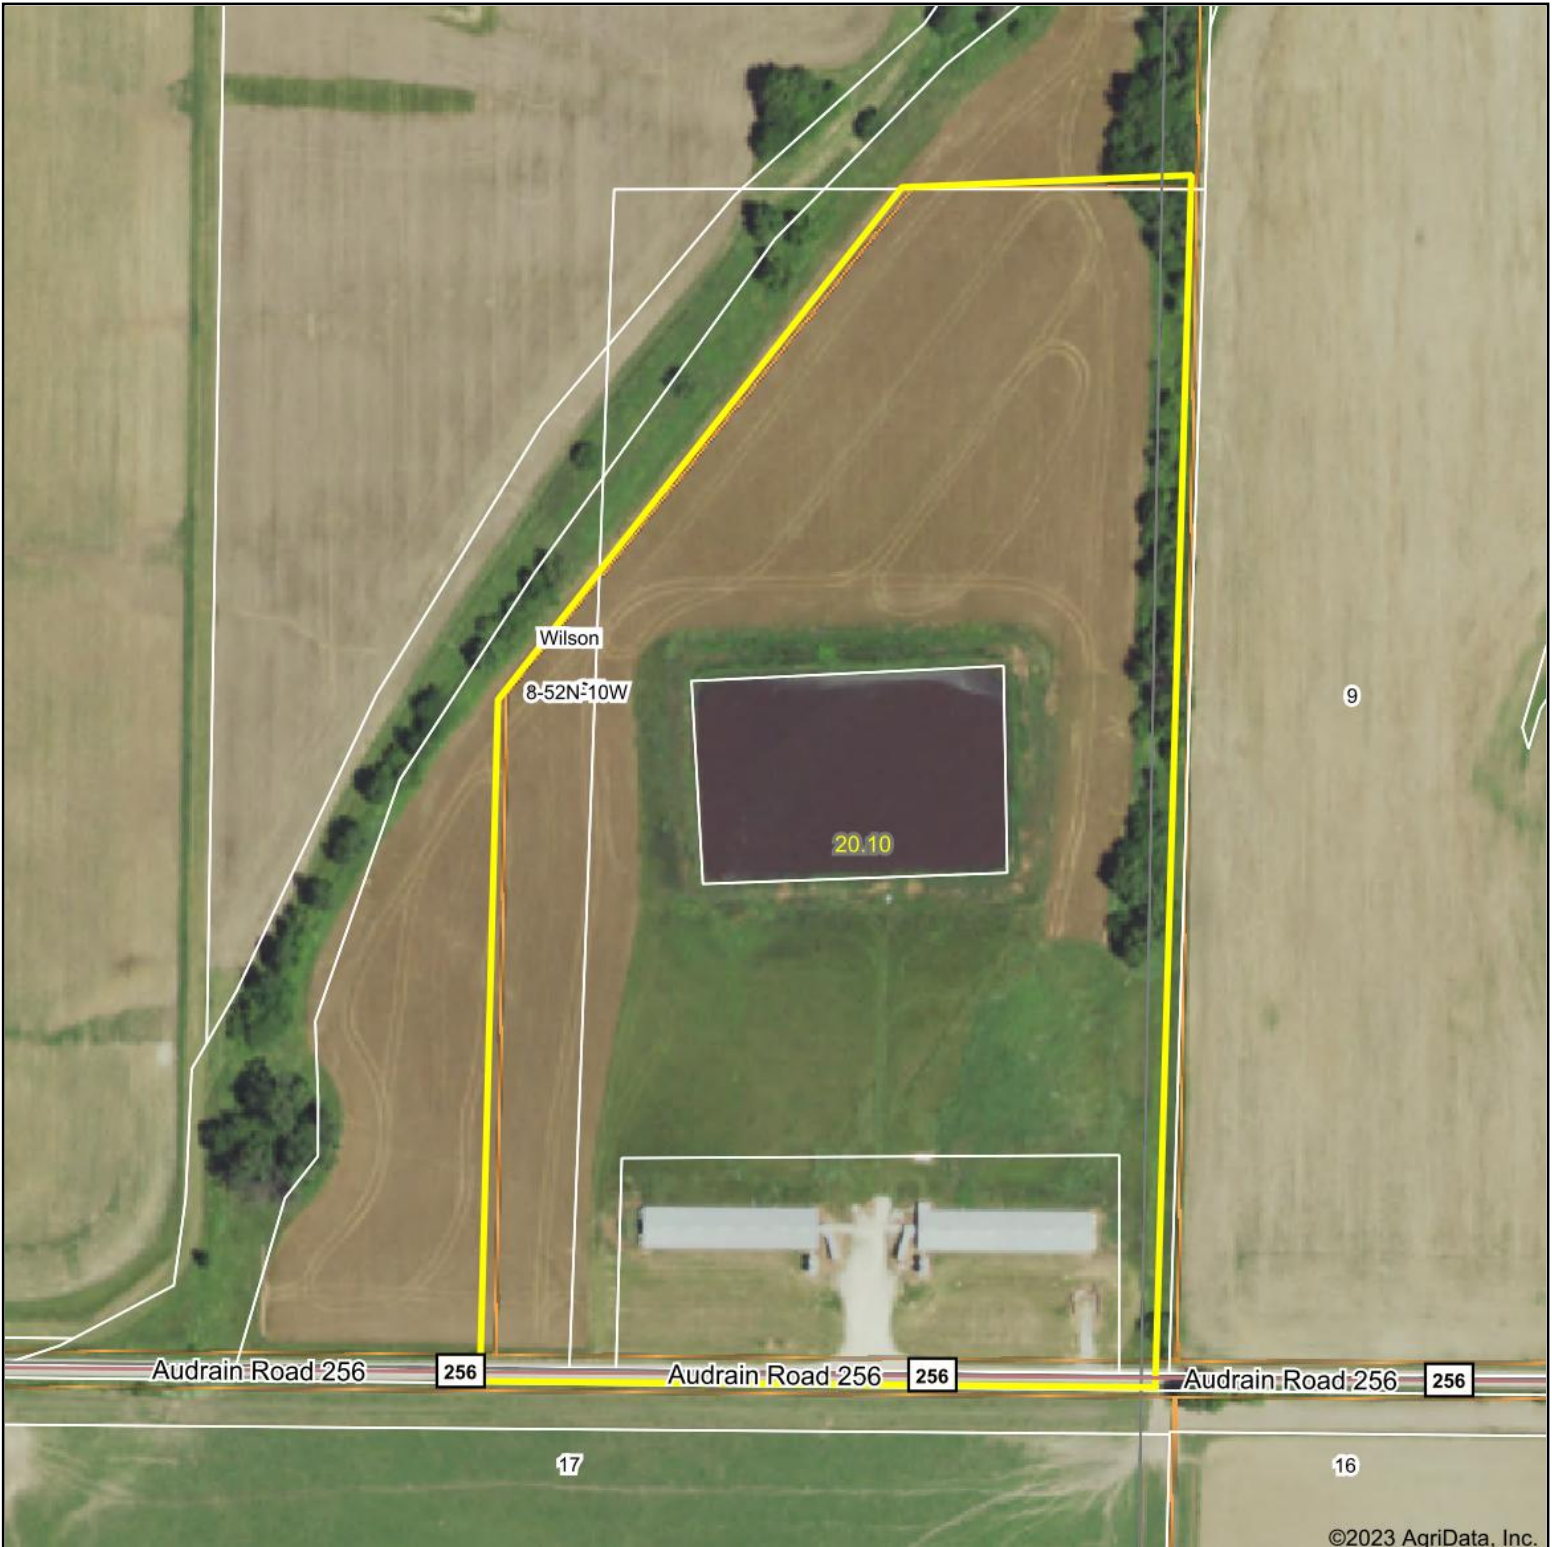

Aerial Map

©2023 AgriData, Inc.

Boundary Center: 39.298254, -92.044762

8-52N-10W
Audrain County
Missouri

6/14/2023

© AgriData, Inc. 2023 www.AgriDataInc.com

Field borders provided by Farm Service Agency as of 5/21/2008.