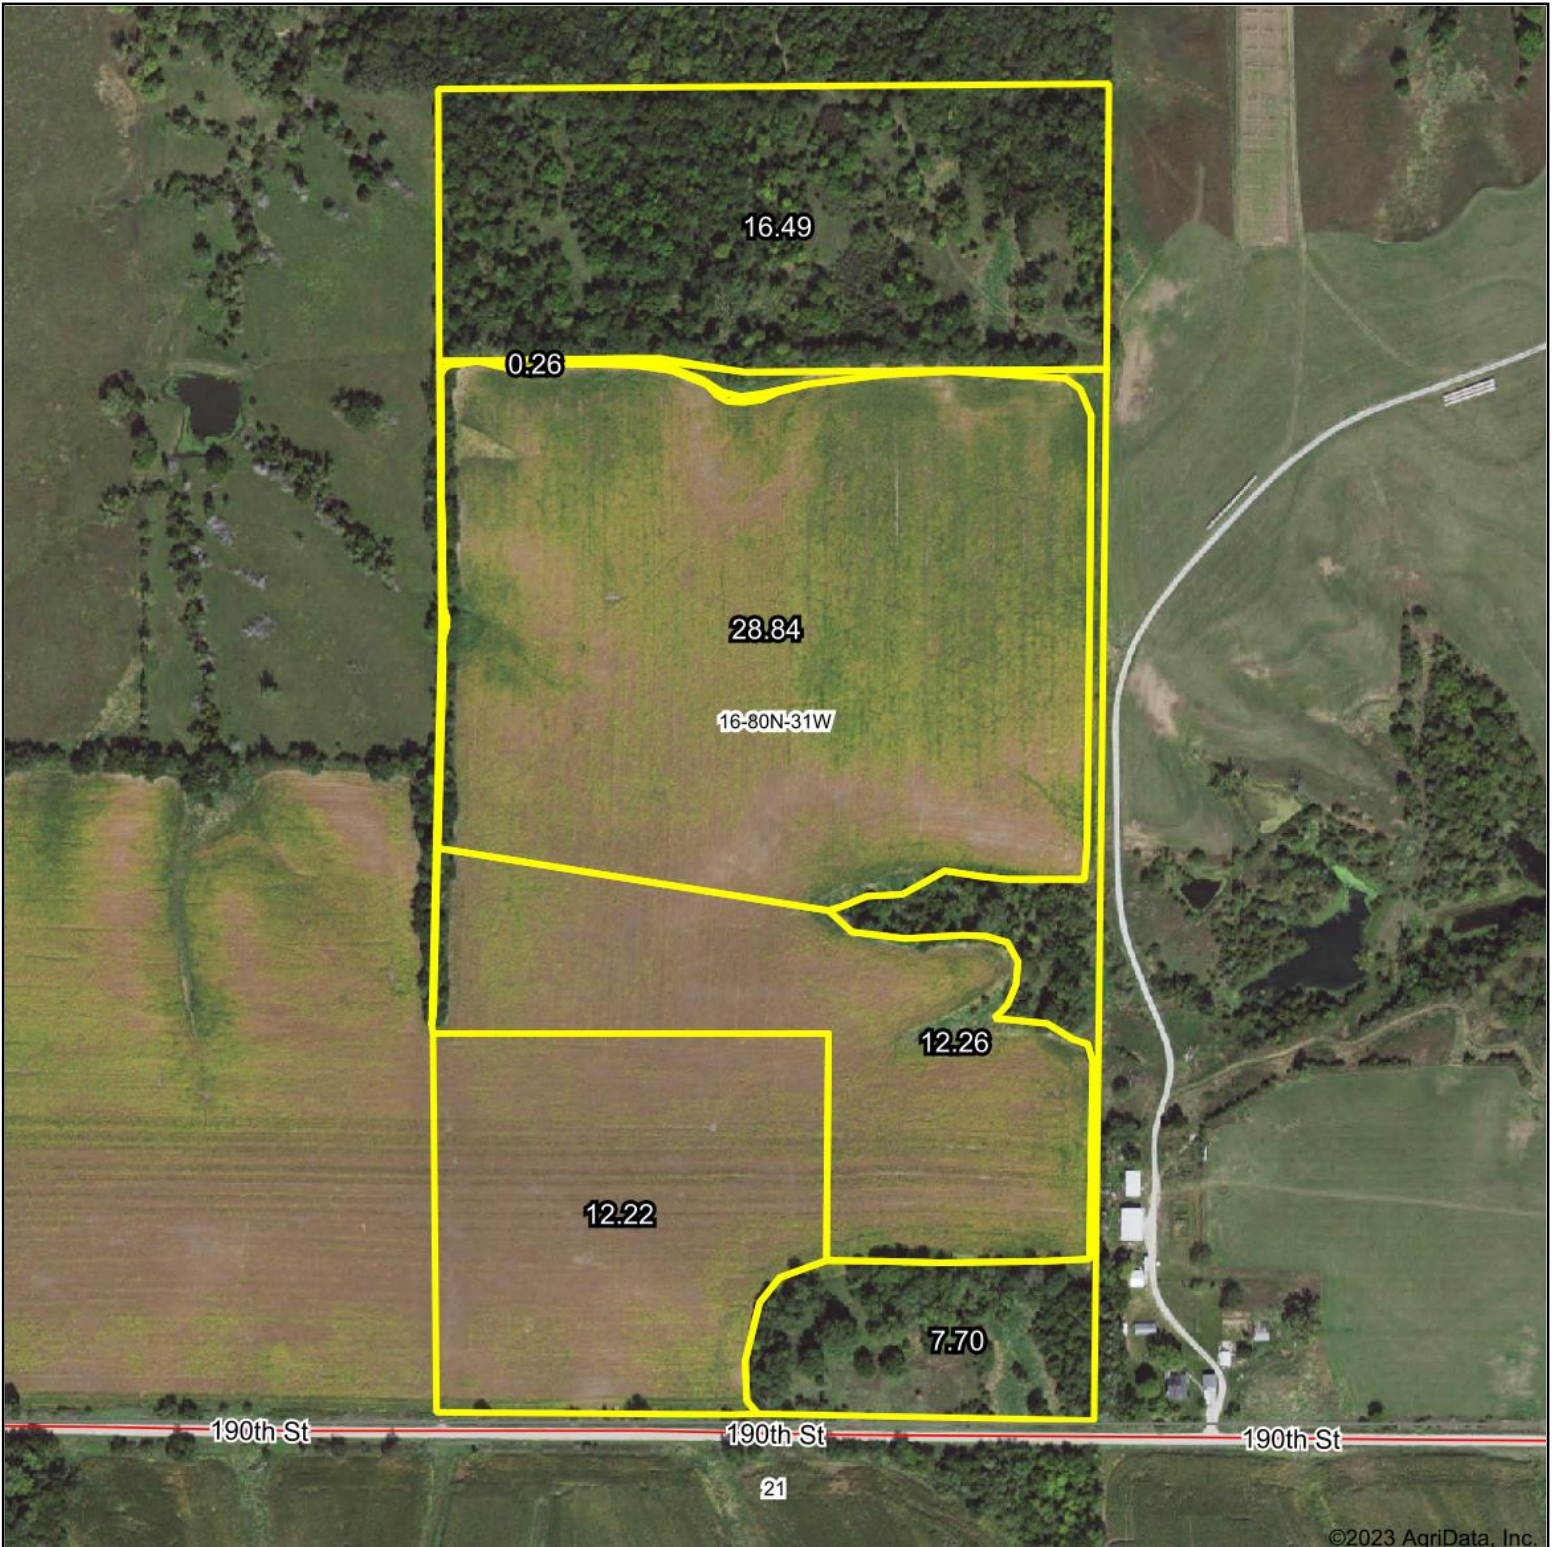

# FSA Map

Map Center: 41° 44' 6.01, -94° 27' 40.24

**16-80N-31W**  
**Guthrie County**  
**Iowa**

6/5/2023