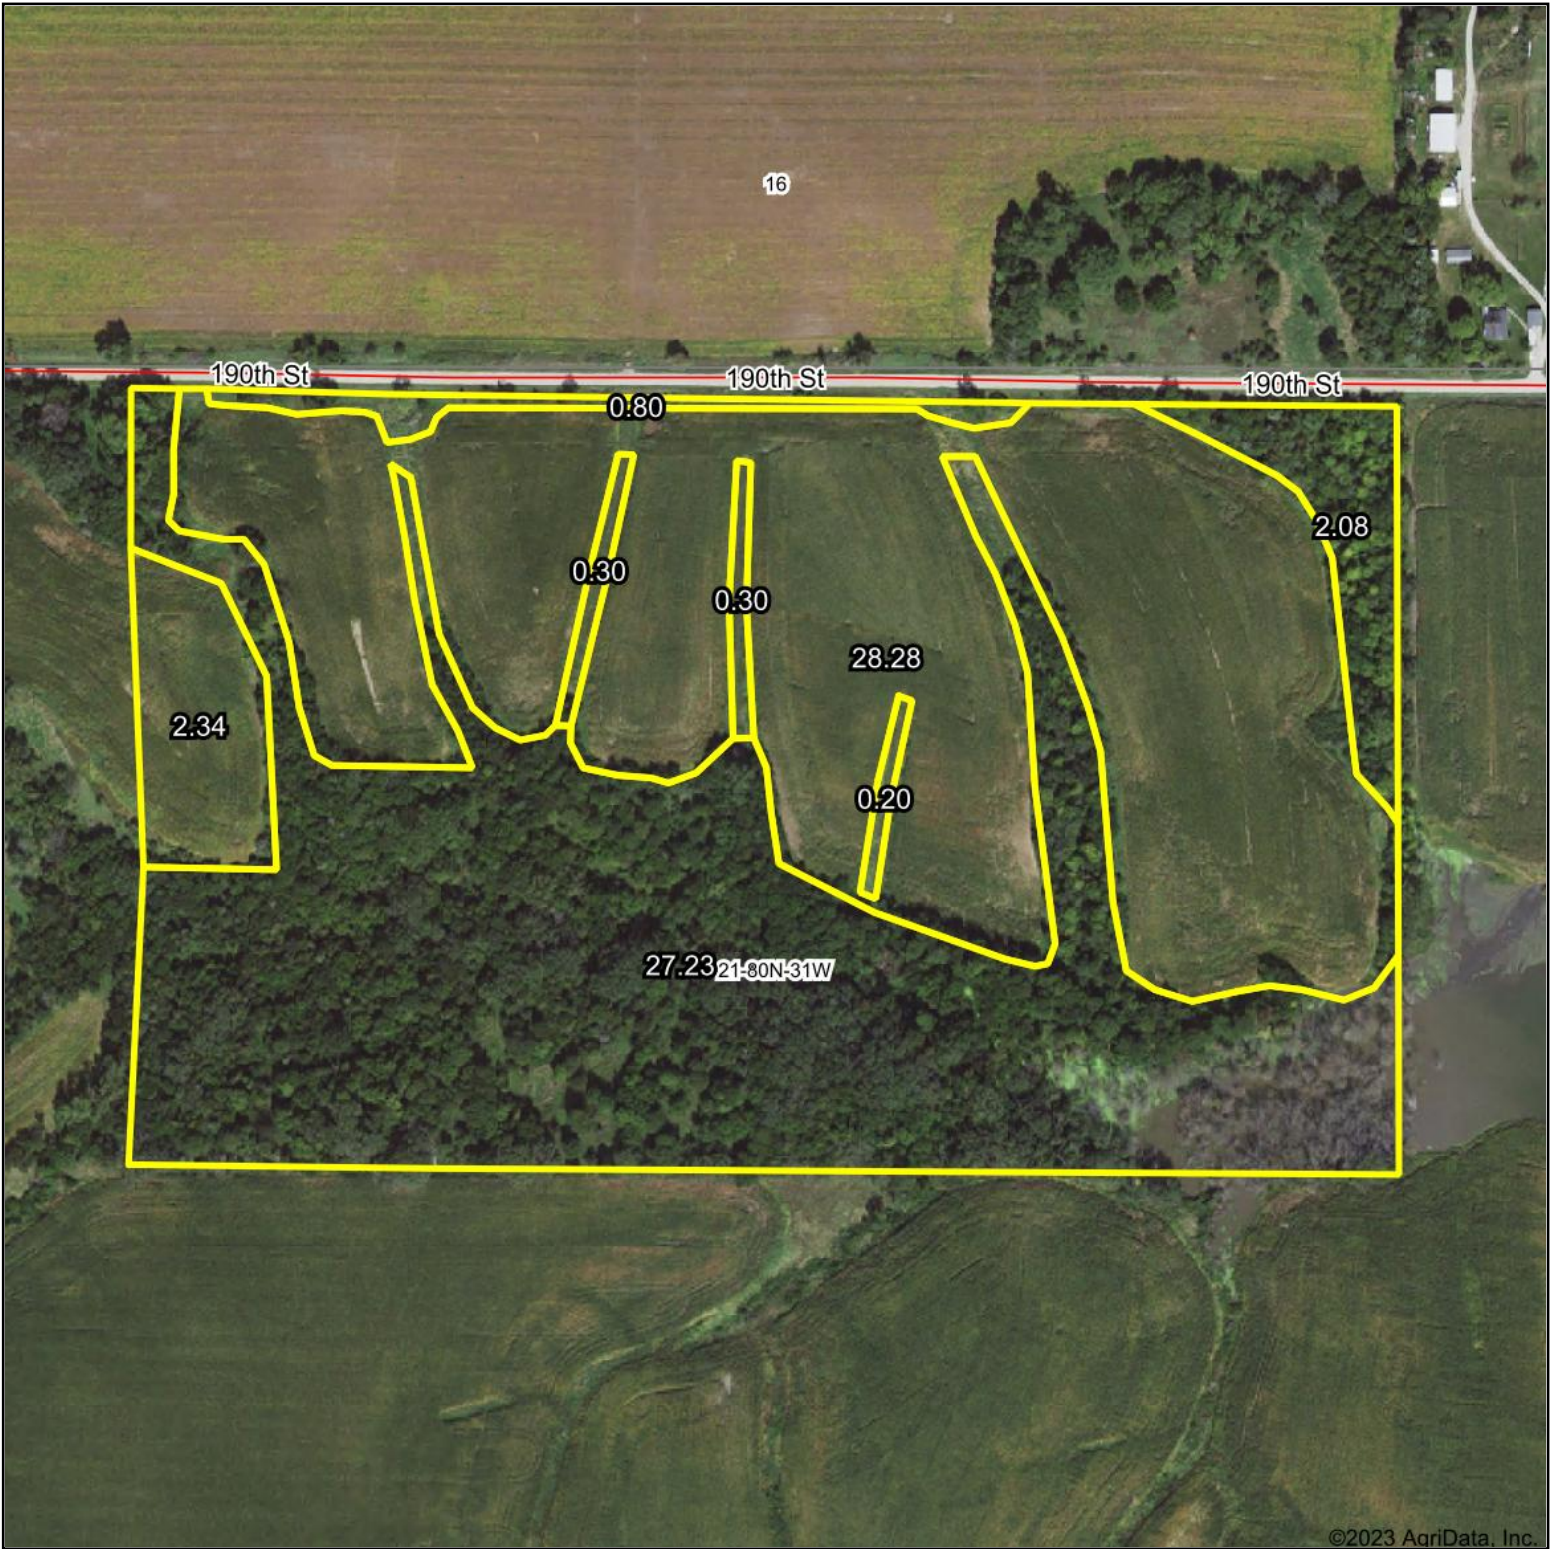

# FSA Map

Map Center: 41° 43' 46.74, -94° 27' 45.22

**21-80N-31W**  
**Guthrie County**  
**Iowa**

6/5/2023

© AgriData, Inc. 2023 www.AgriDataInc.com