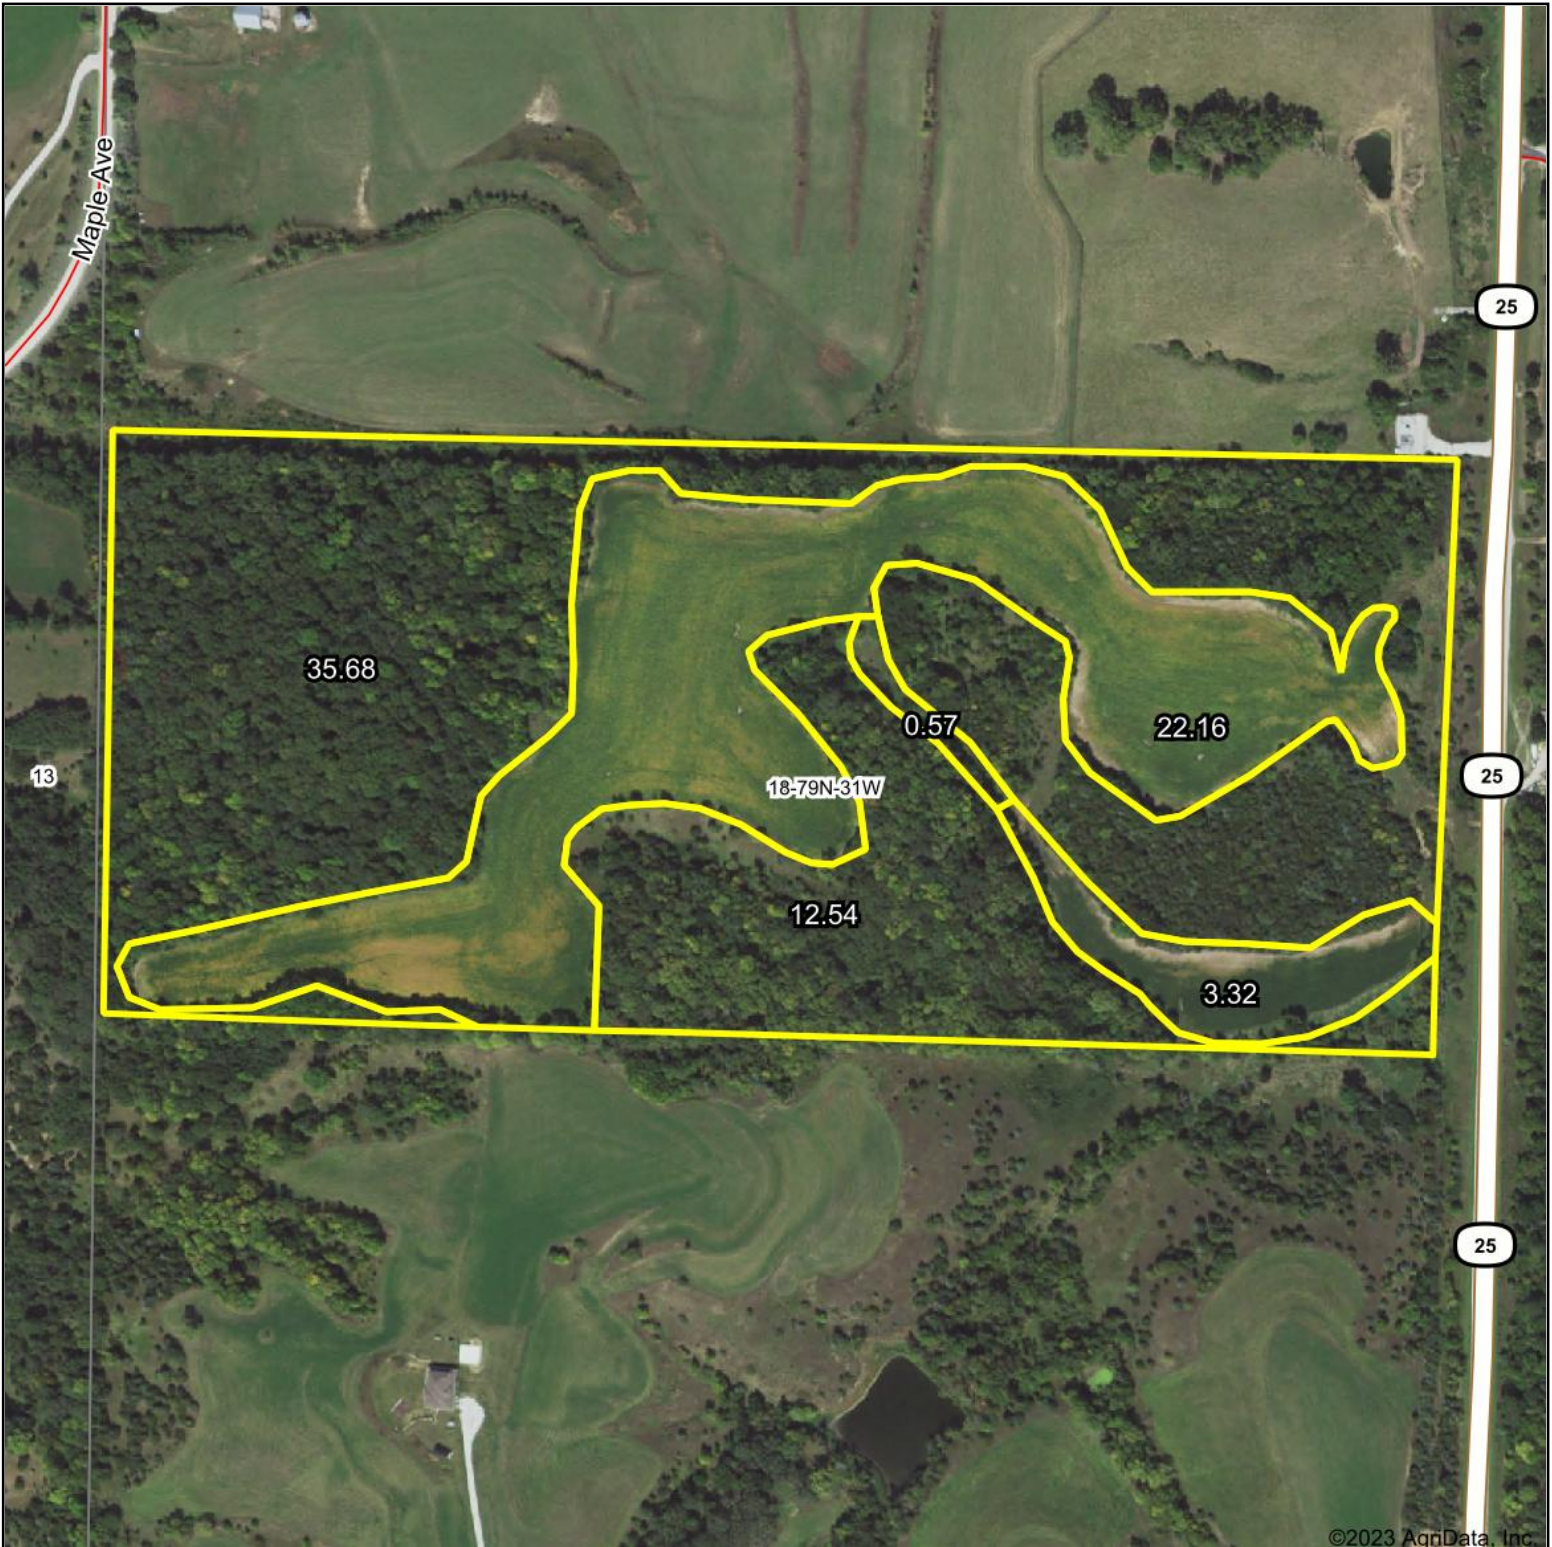

# FSA Map

Map Center: 41° 39' 1.3, -94° 30' 27.36

**18-79N-31W**  
**Guthrie County**  
**Iowa**

6/5/2023