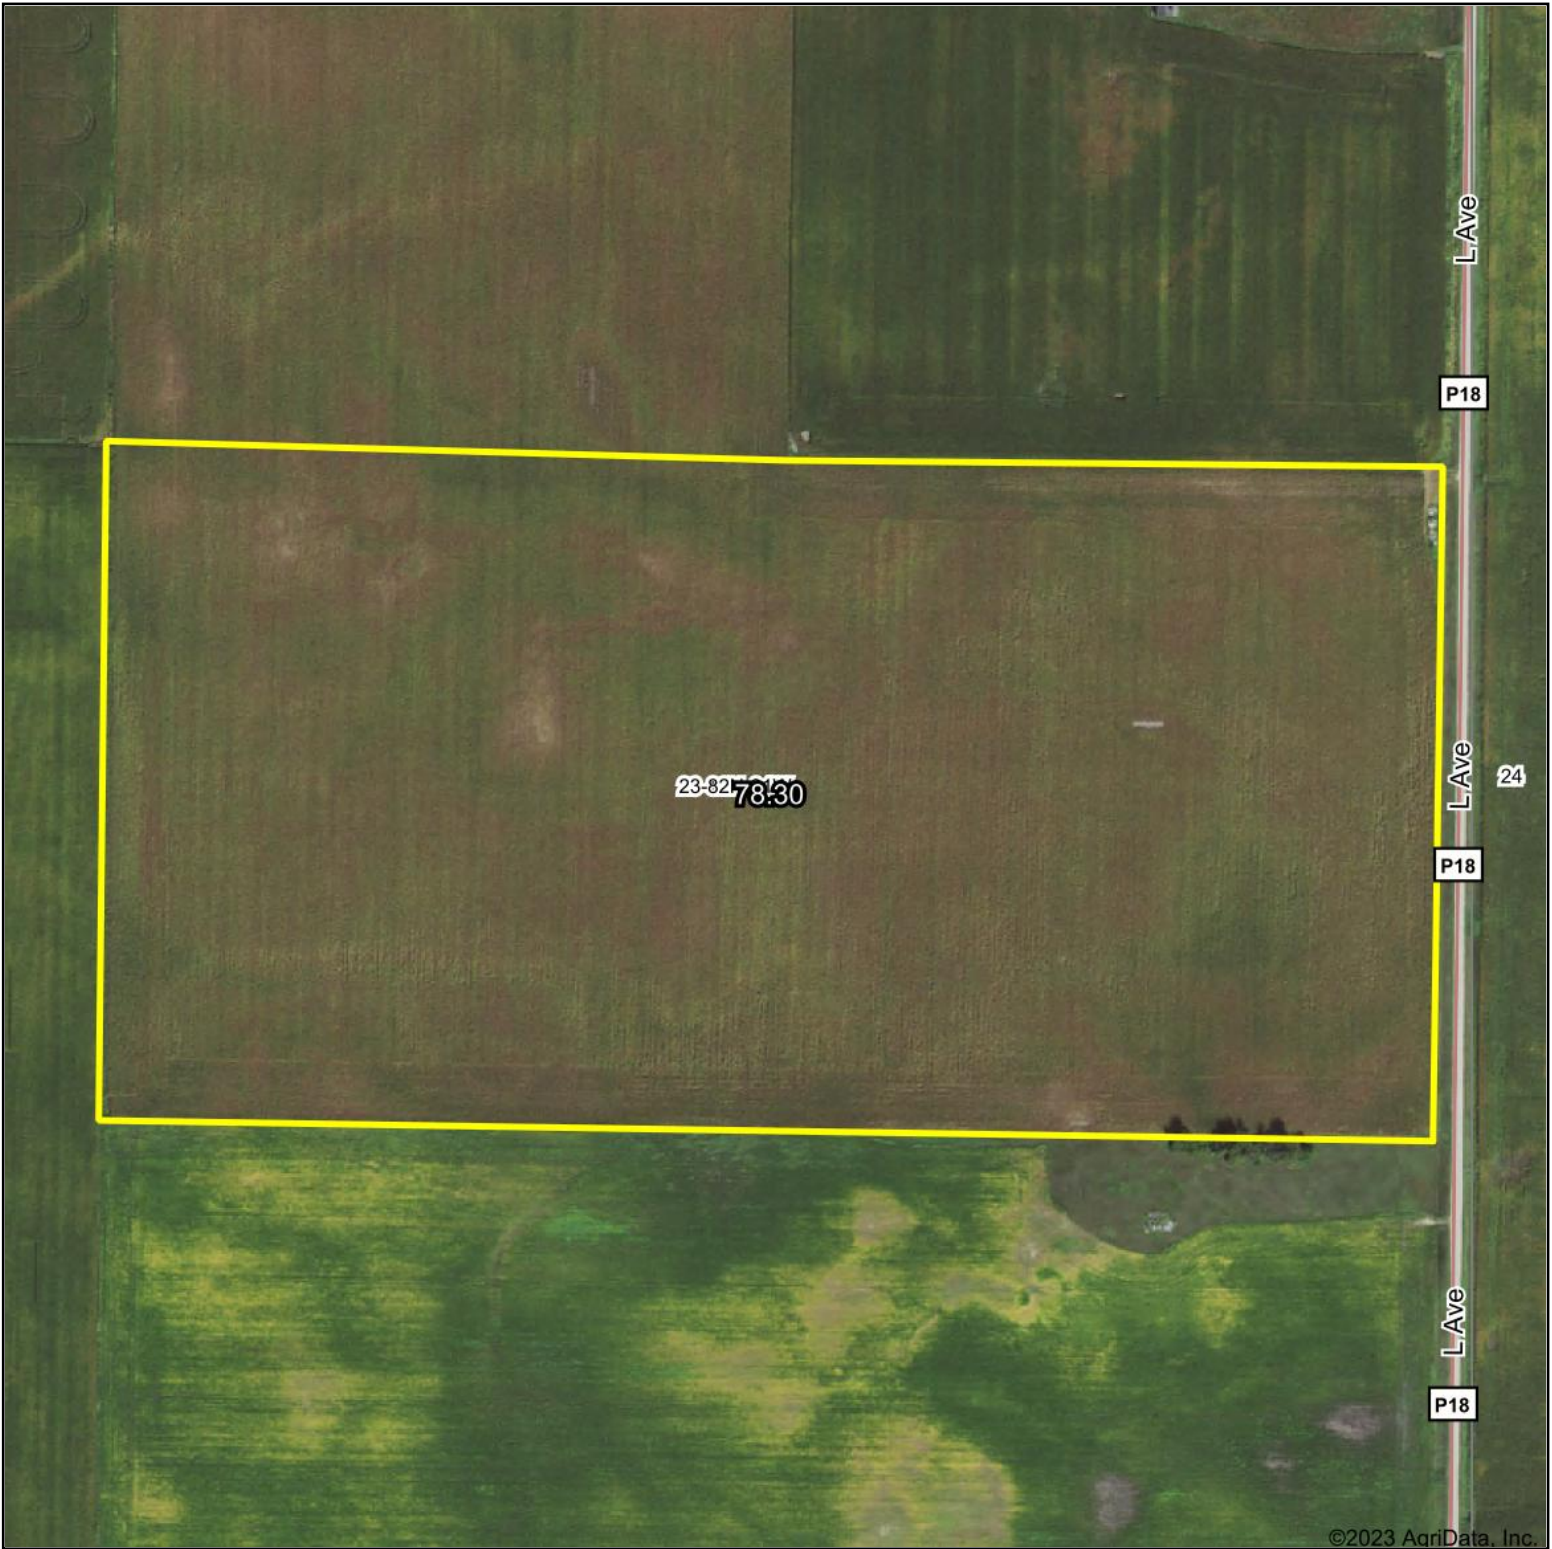

FSA Map

Map Center: 41° 53' 51.49, -94° 25' 14.4

23-82N-31W
Greene County
Iowa

6/1/2023