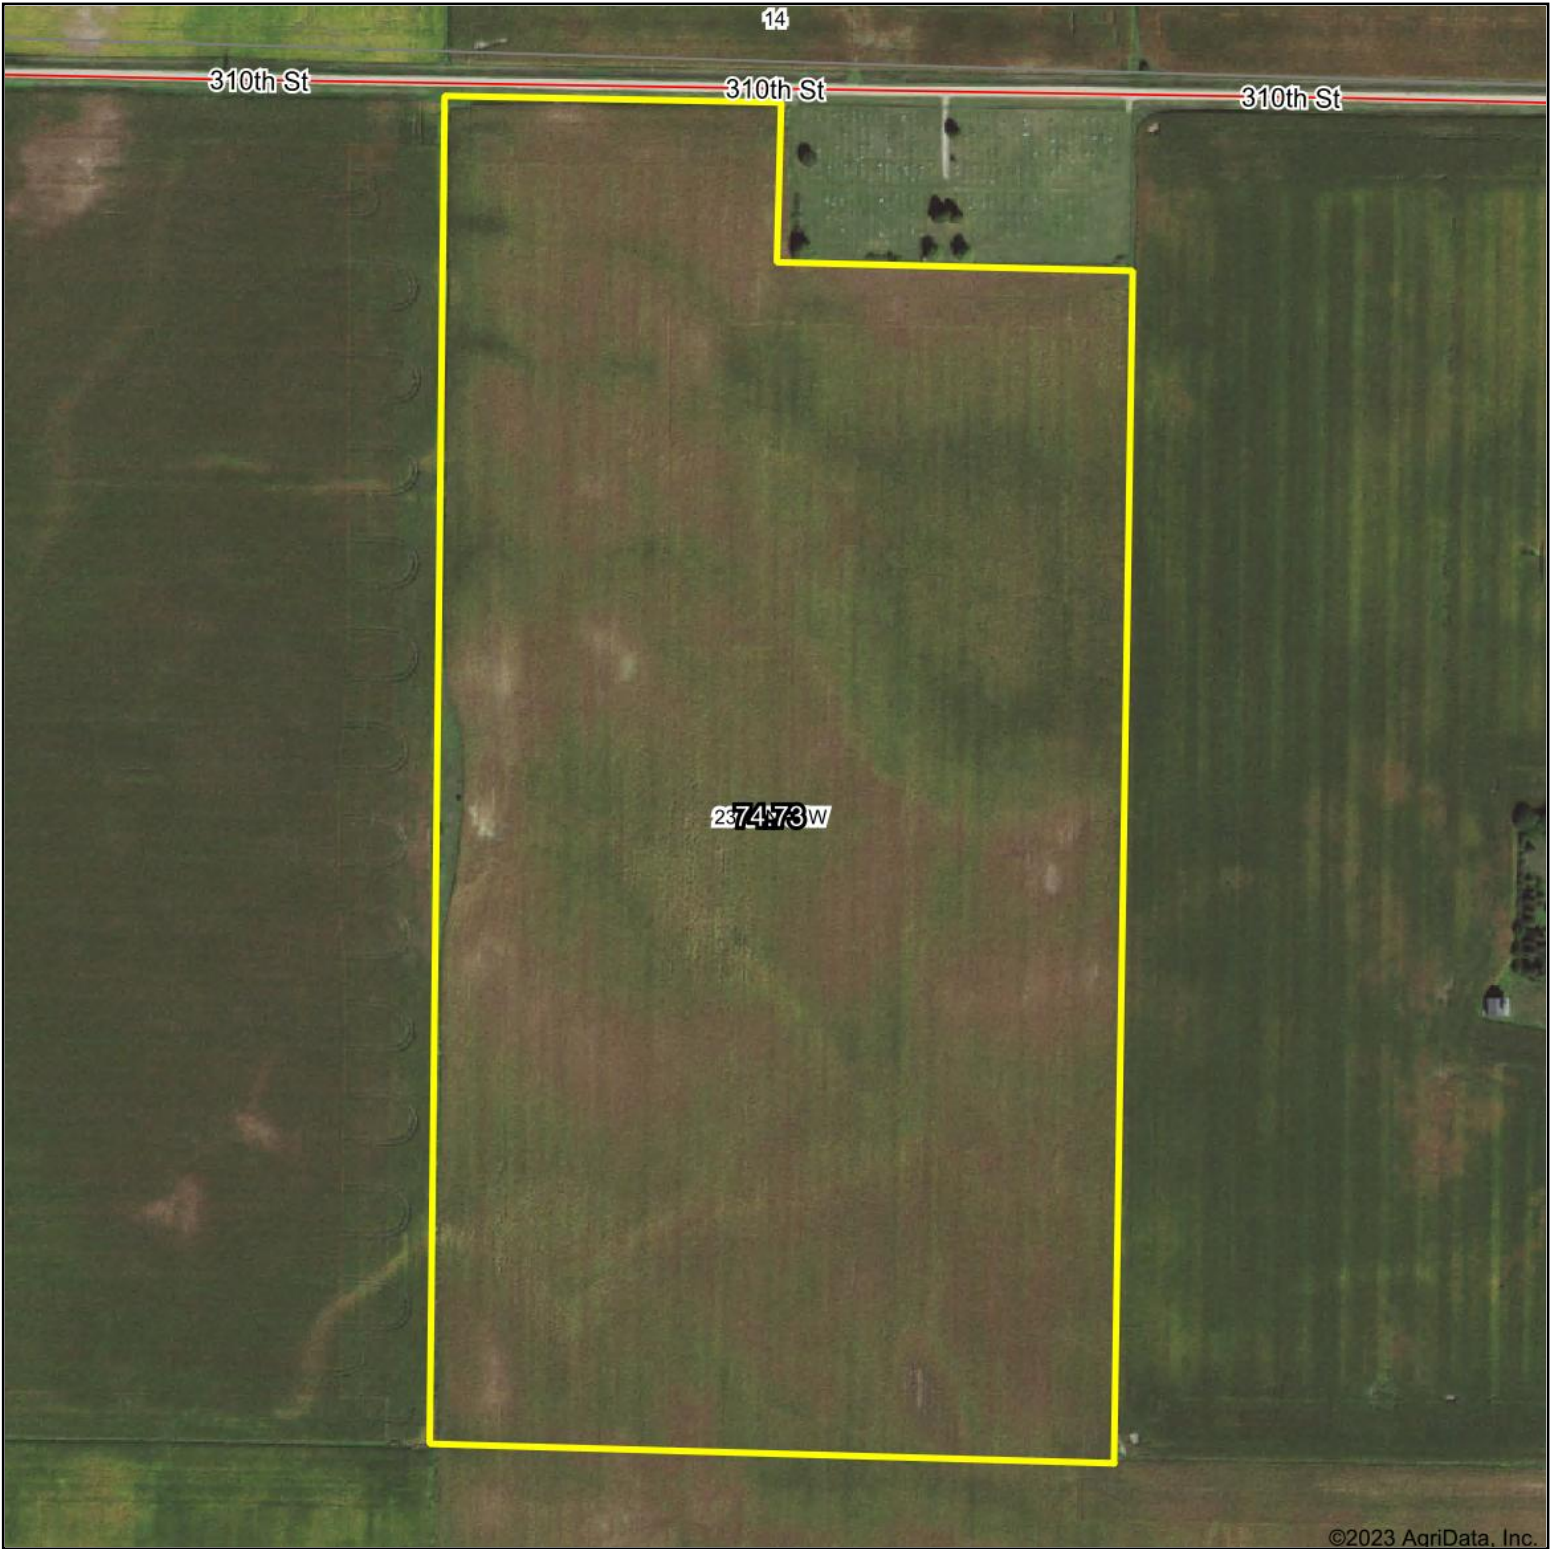

FSA Map

©2023 AgriData, Inc.

Map Center: 41° 54' 10.58, -94° 25' 23.22

23-82N-31W
Greene County
Iowa

6/1/2023

© AgriData, Inc. 2023 www.AgriDataInc.com