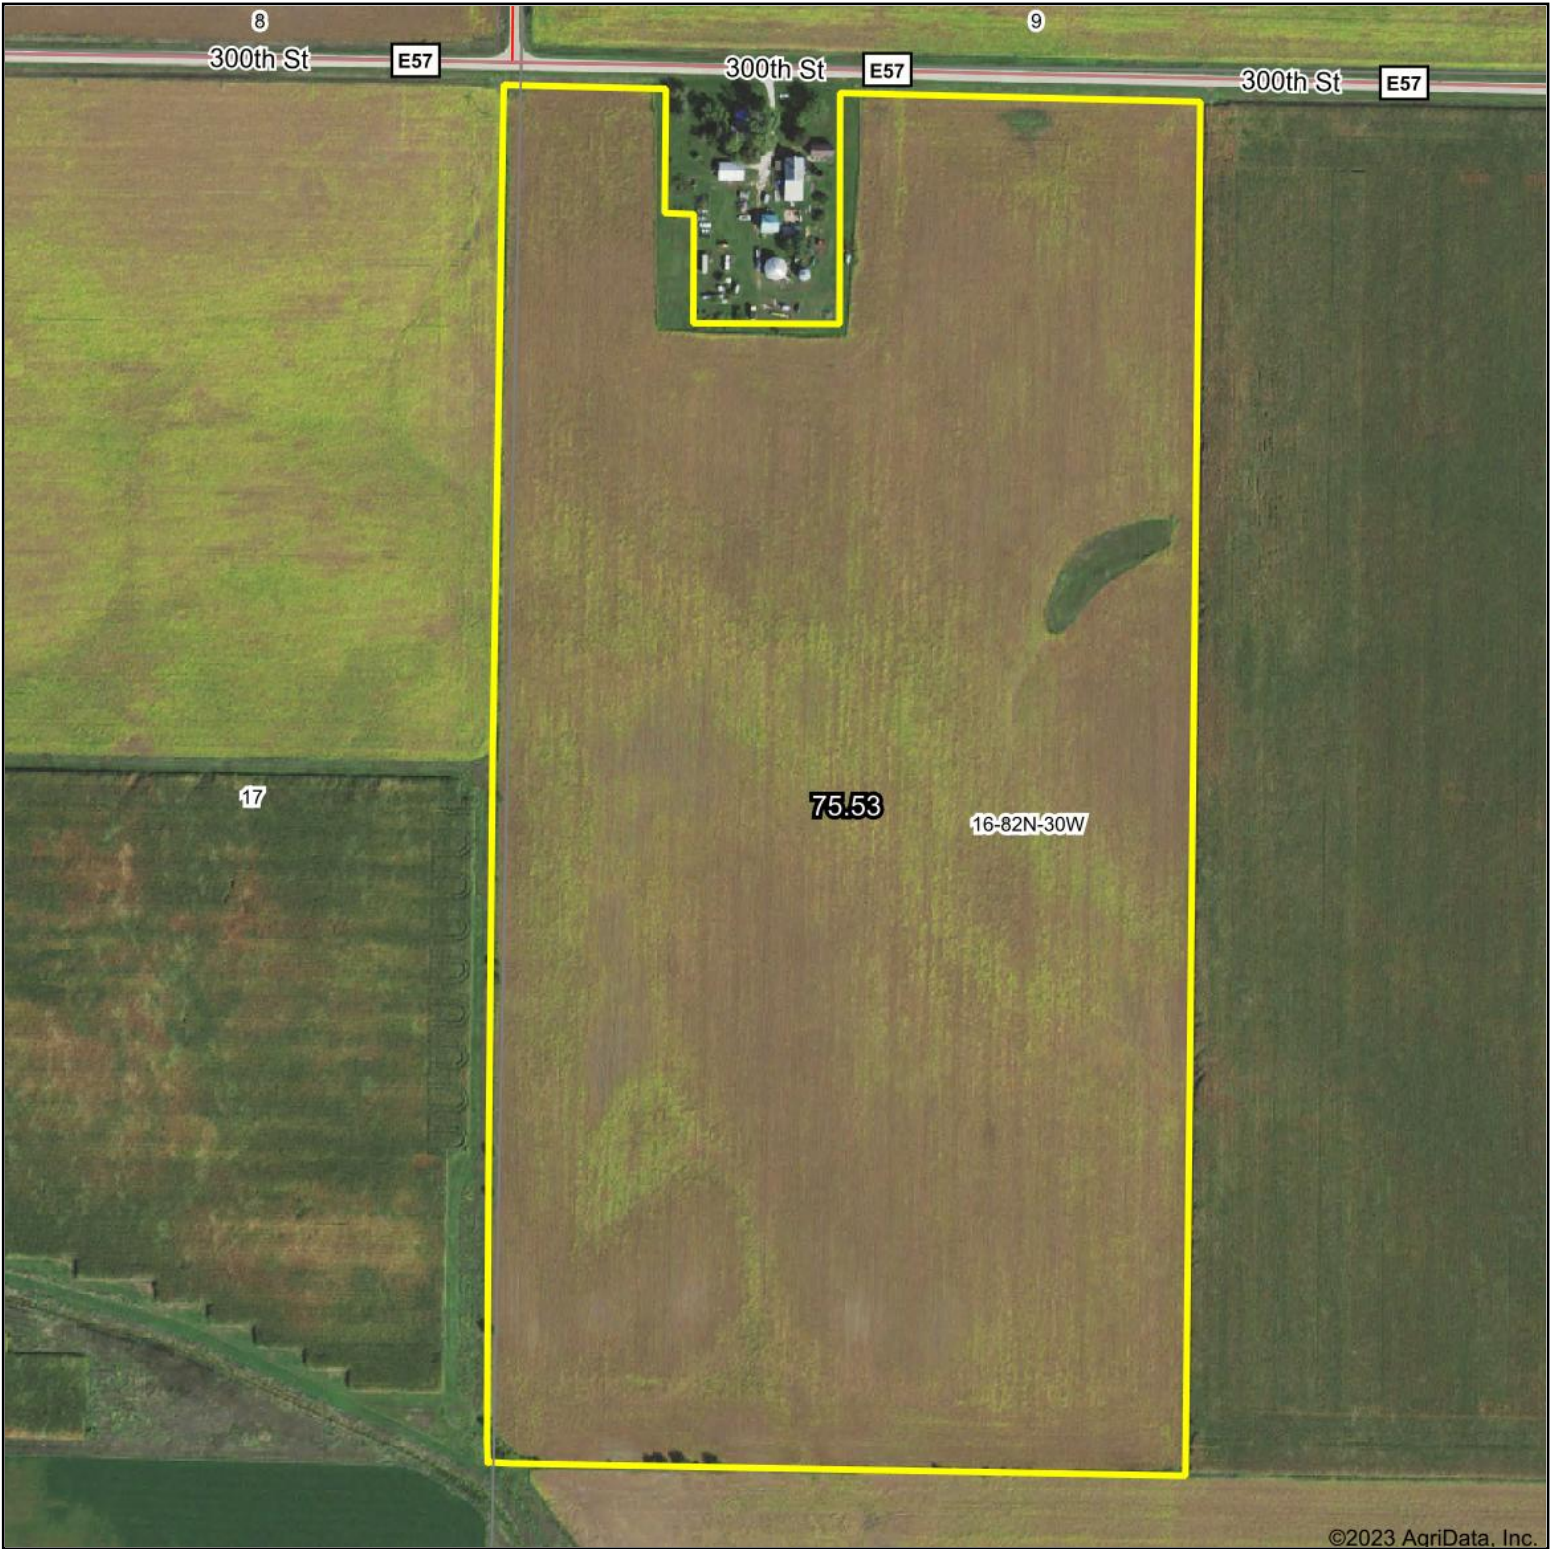

FSA Map

Map Center: 41° 55' 2.2, -94° 21' 20

16-82N-30W
Greene County
Iowa

6/1/2023

© AgriData, Inc. 2023 www.AgriDataInc.com