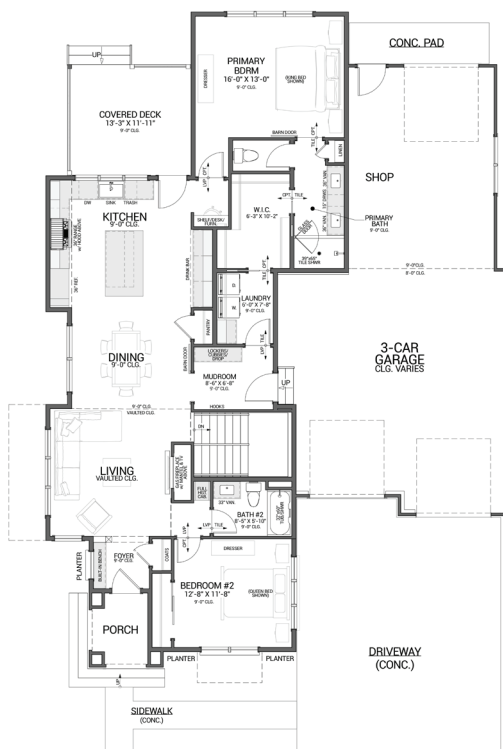

1,600 SF
2 BEDROOM
2 BATH
50' X 70'8"

LIBERTY RANCH

First Floor

Basement
829 SF
Optional Finish

Above drawings are artist rendering only. Not actual plan and subject to change without notice. Plans may be shown with optional upgrades.