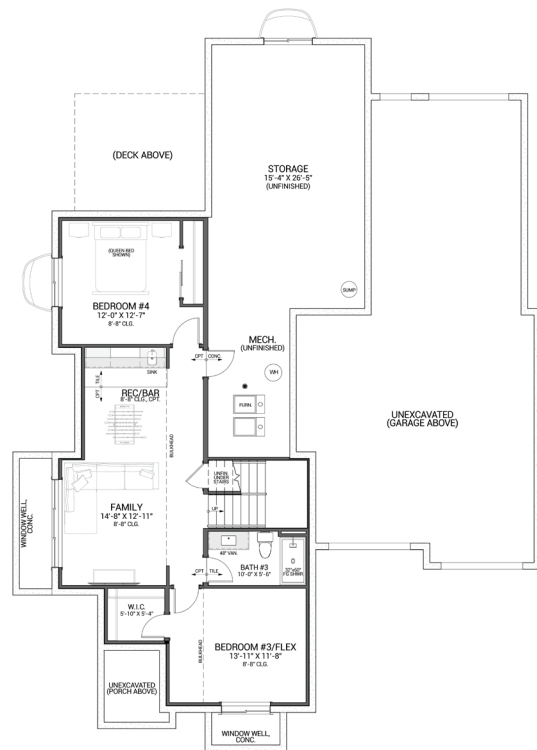

1,600 SF
2 BEDROOM
2 BATH
50' X 70'8"

LIBERTY RANCH

First Floor

Basement
829 SF
Optional Finish

Above drawings are artist rendering only. Not actual plan and subject to change without notice. Plans may be shown with optional upgrades.