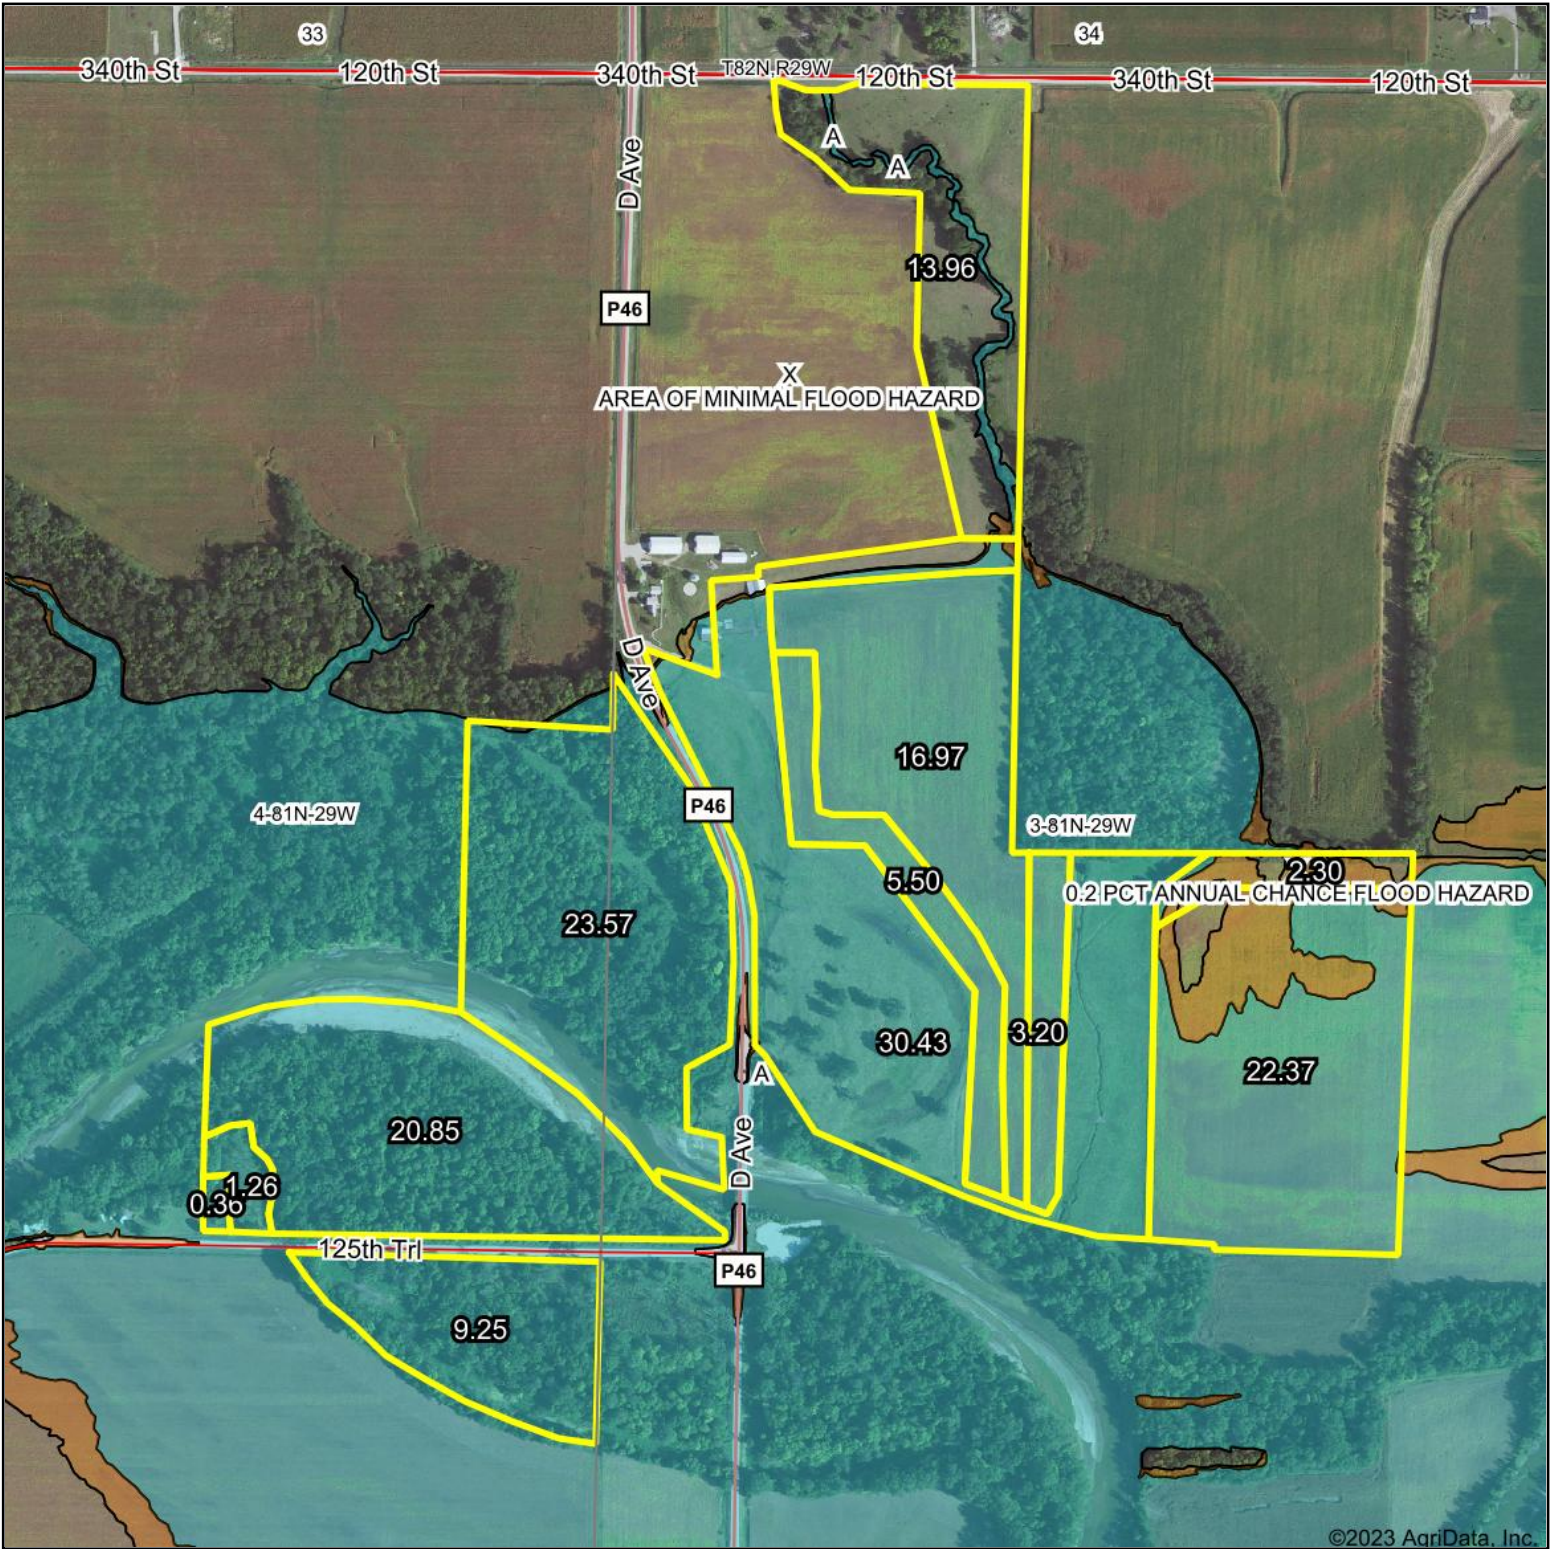

FEMA Flood Map

©2023 AgriData, Inc.

Map Center: 41° 51' 24.75, -94° 13' 12.59

3-81N-29W
Dallas County
Iowa

4/20/2023

Flood related information provided by FEMA