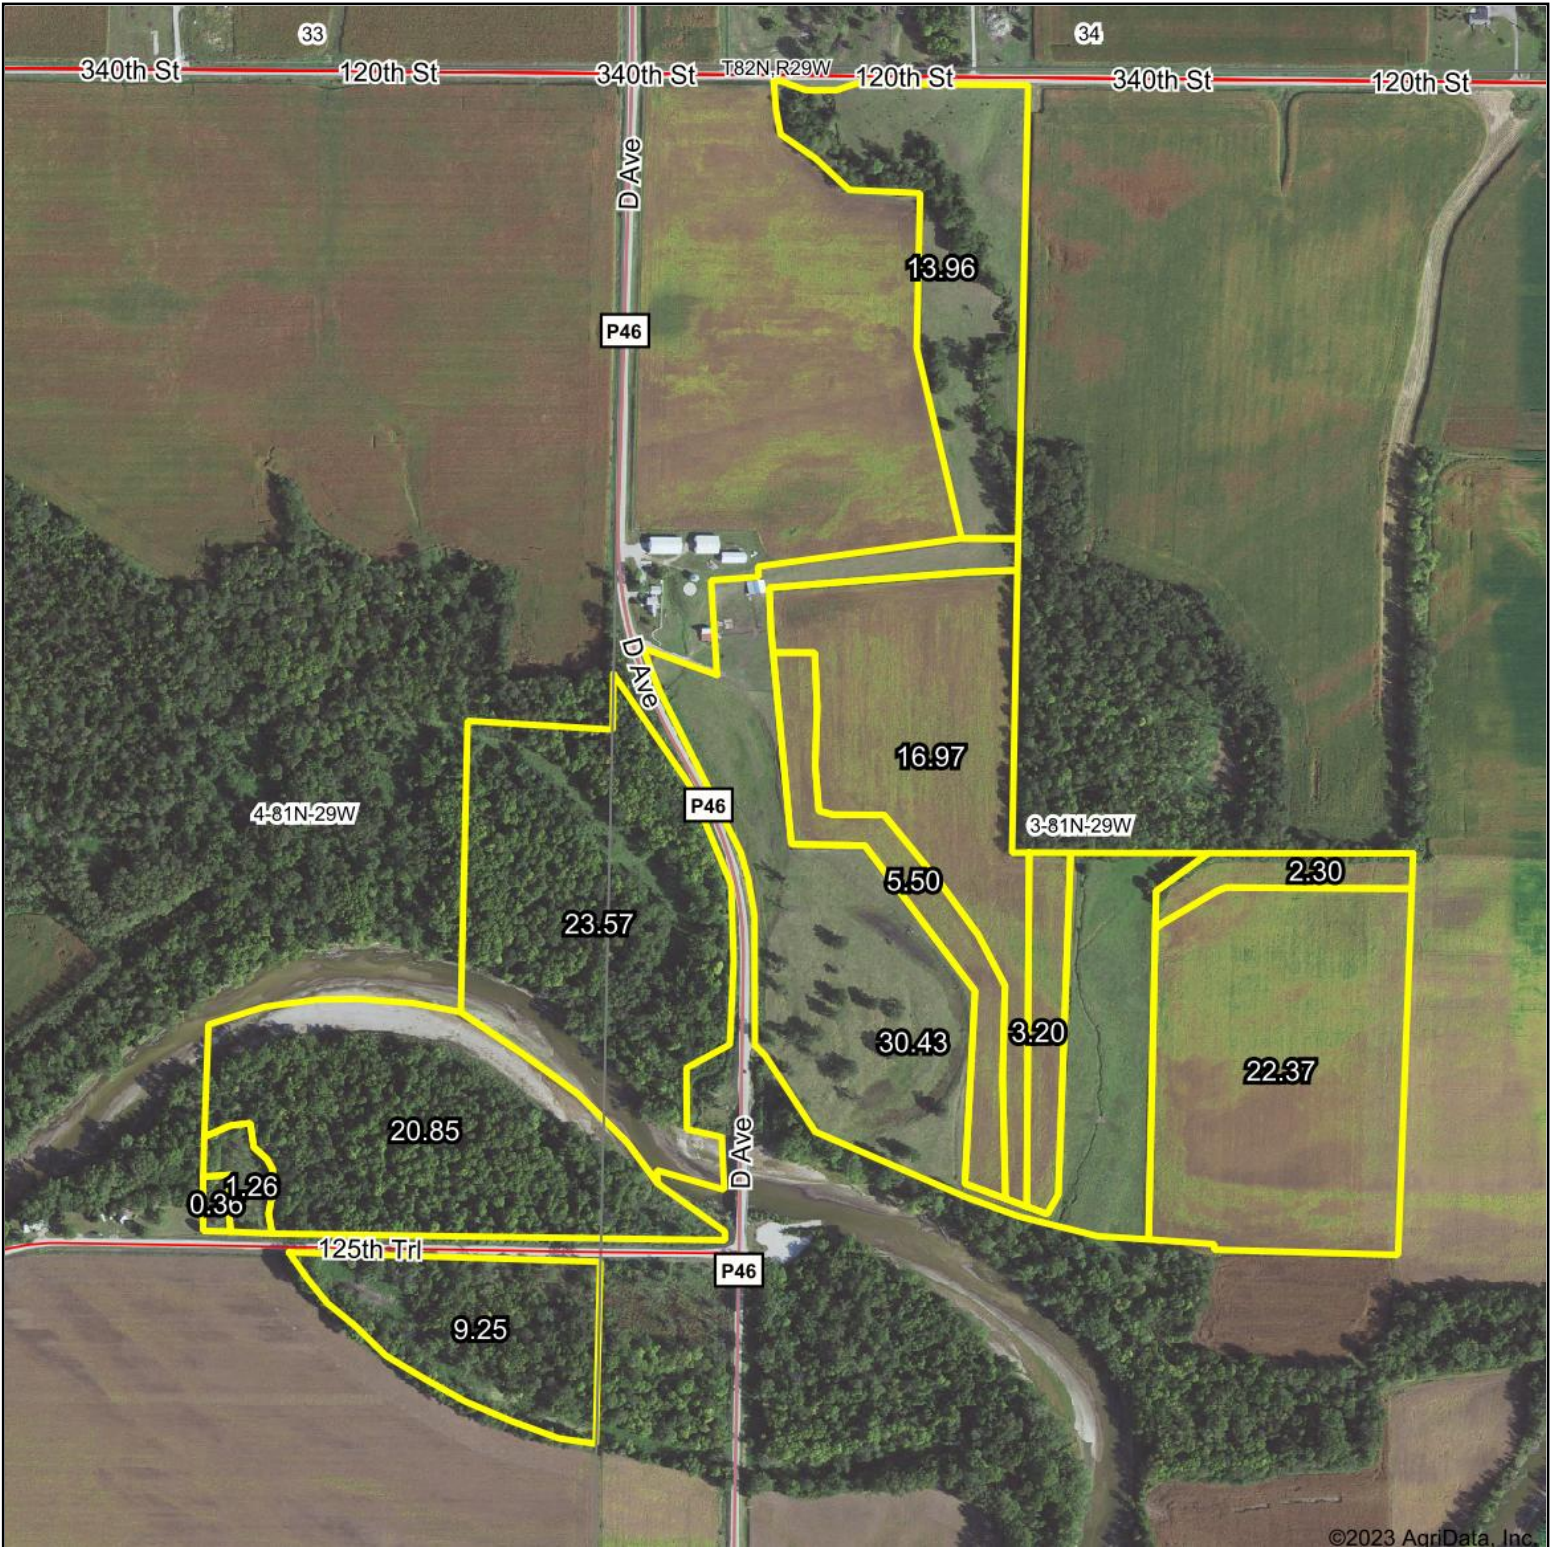

FSA Map

©2023 AgriData, Inc.

Map Center: 41° 51' 24.75, -94° 13' 12.59

3-81N-29W
Dallas County
Iowa

4/20/2023

© AgriData, Inc. 2023 www.AgriDataInc.com