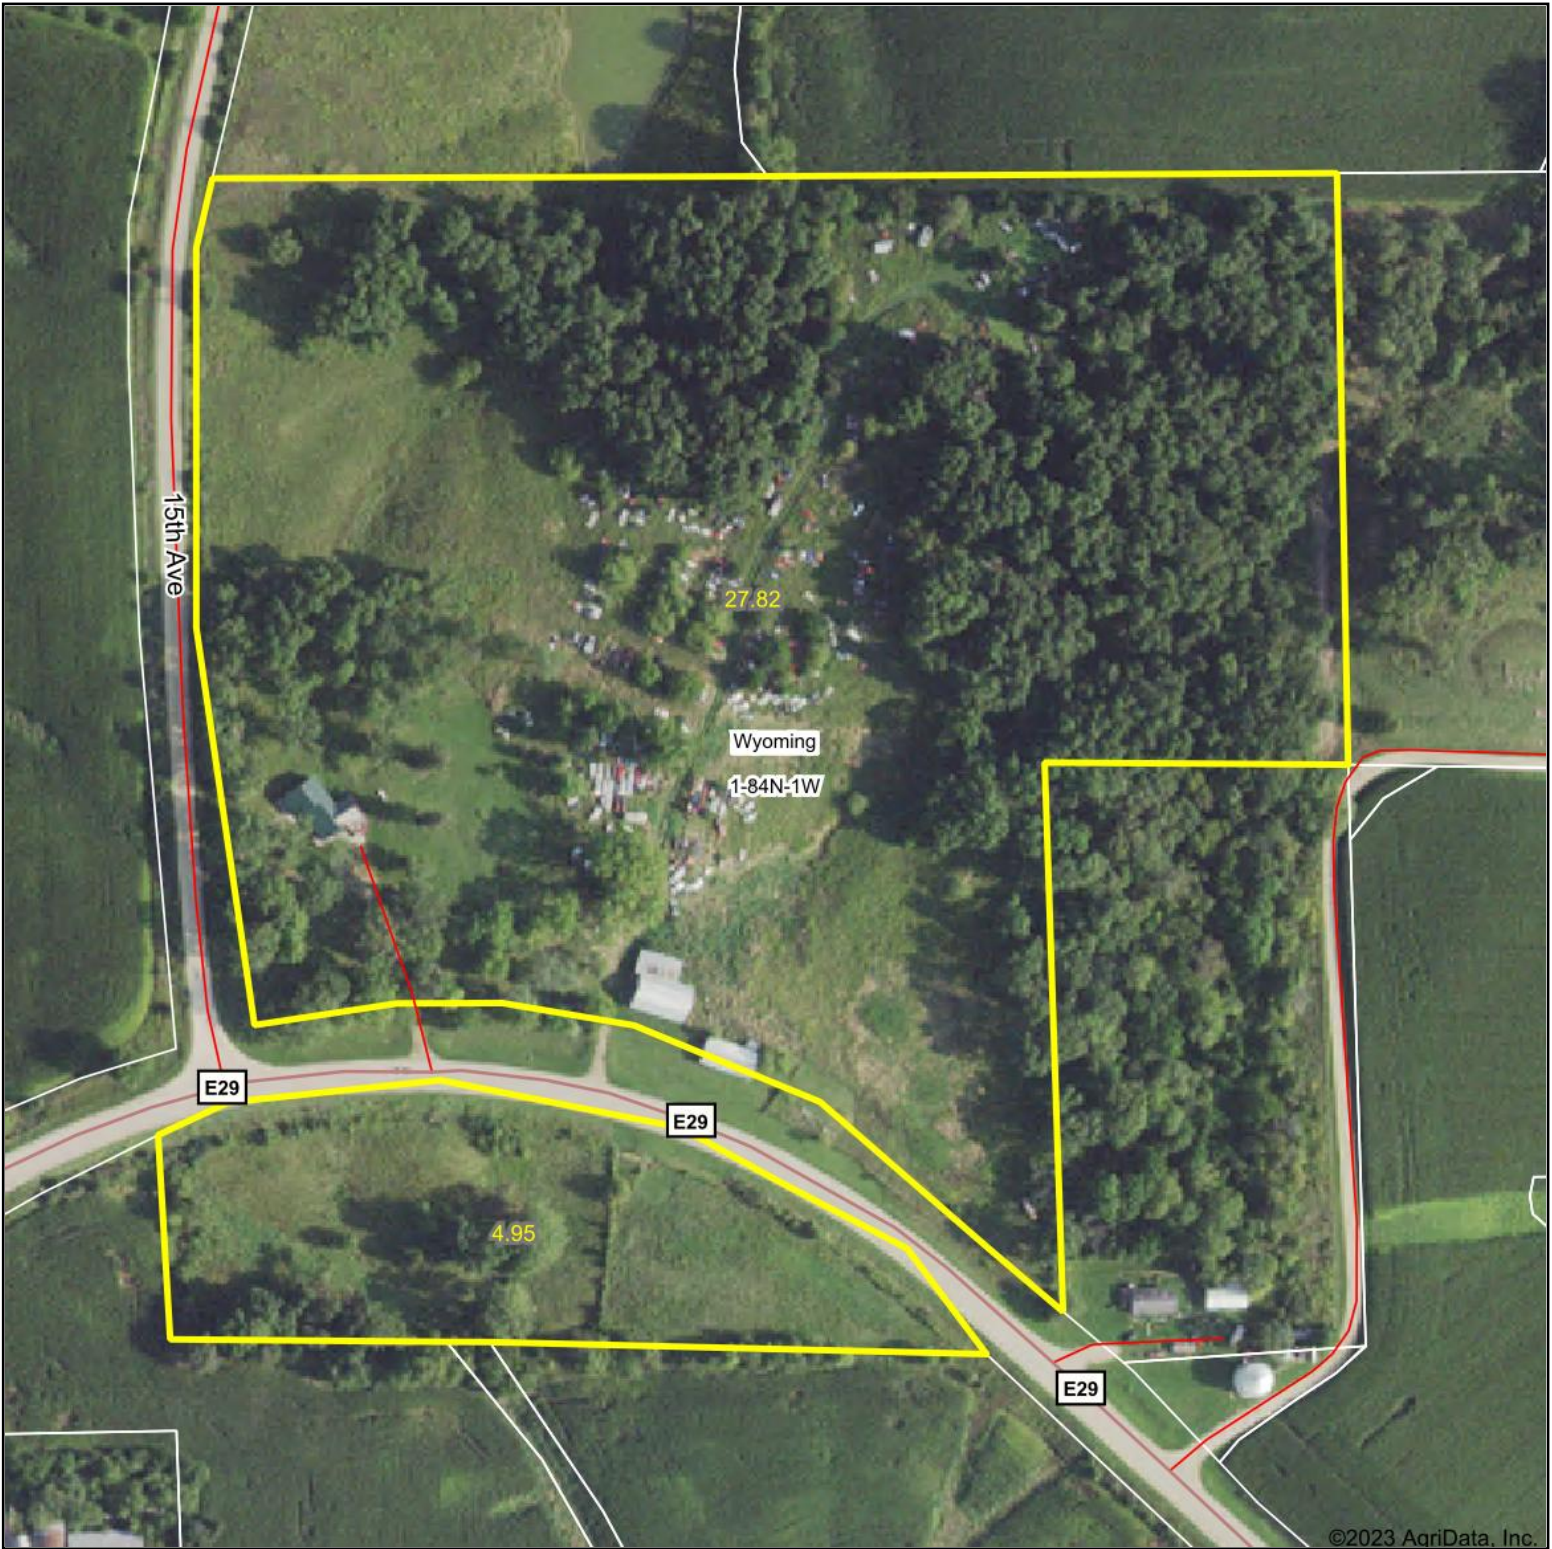

FSA Aerial Map

Boundary Center: 42° 6' 54.86, -90° 54' 19.7

1-84N-1W
Jones County
Iowa

6/23/2023

Field borders provided by Farm Service Agency as of 5/21/2008.