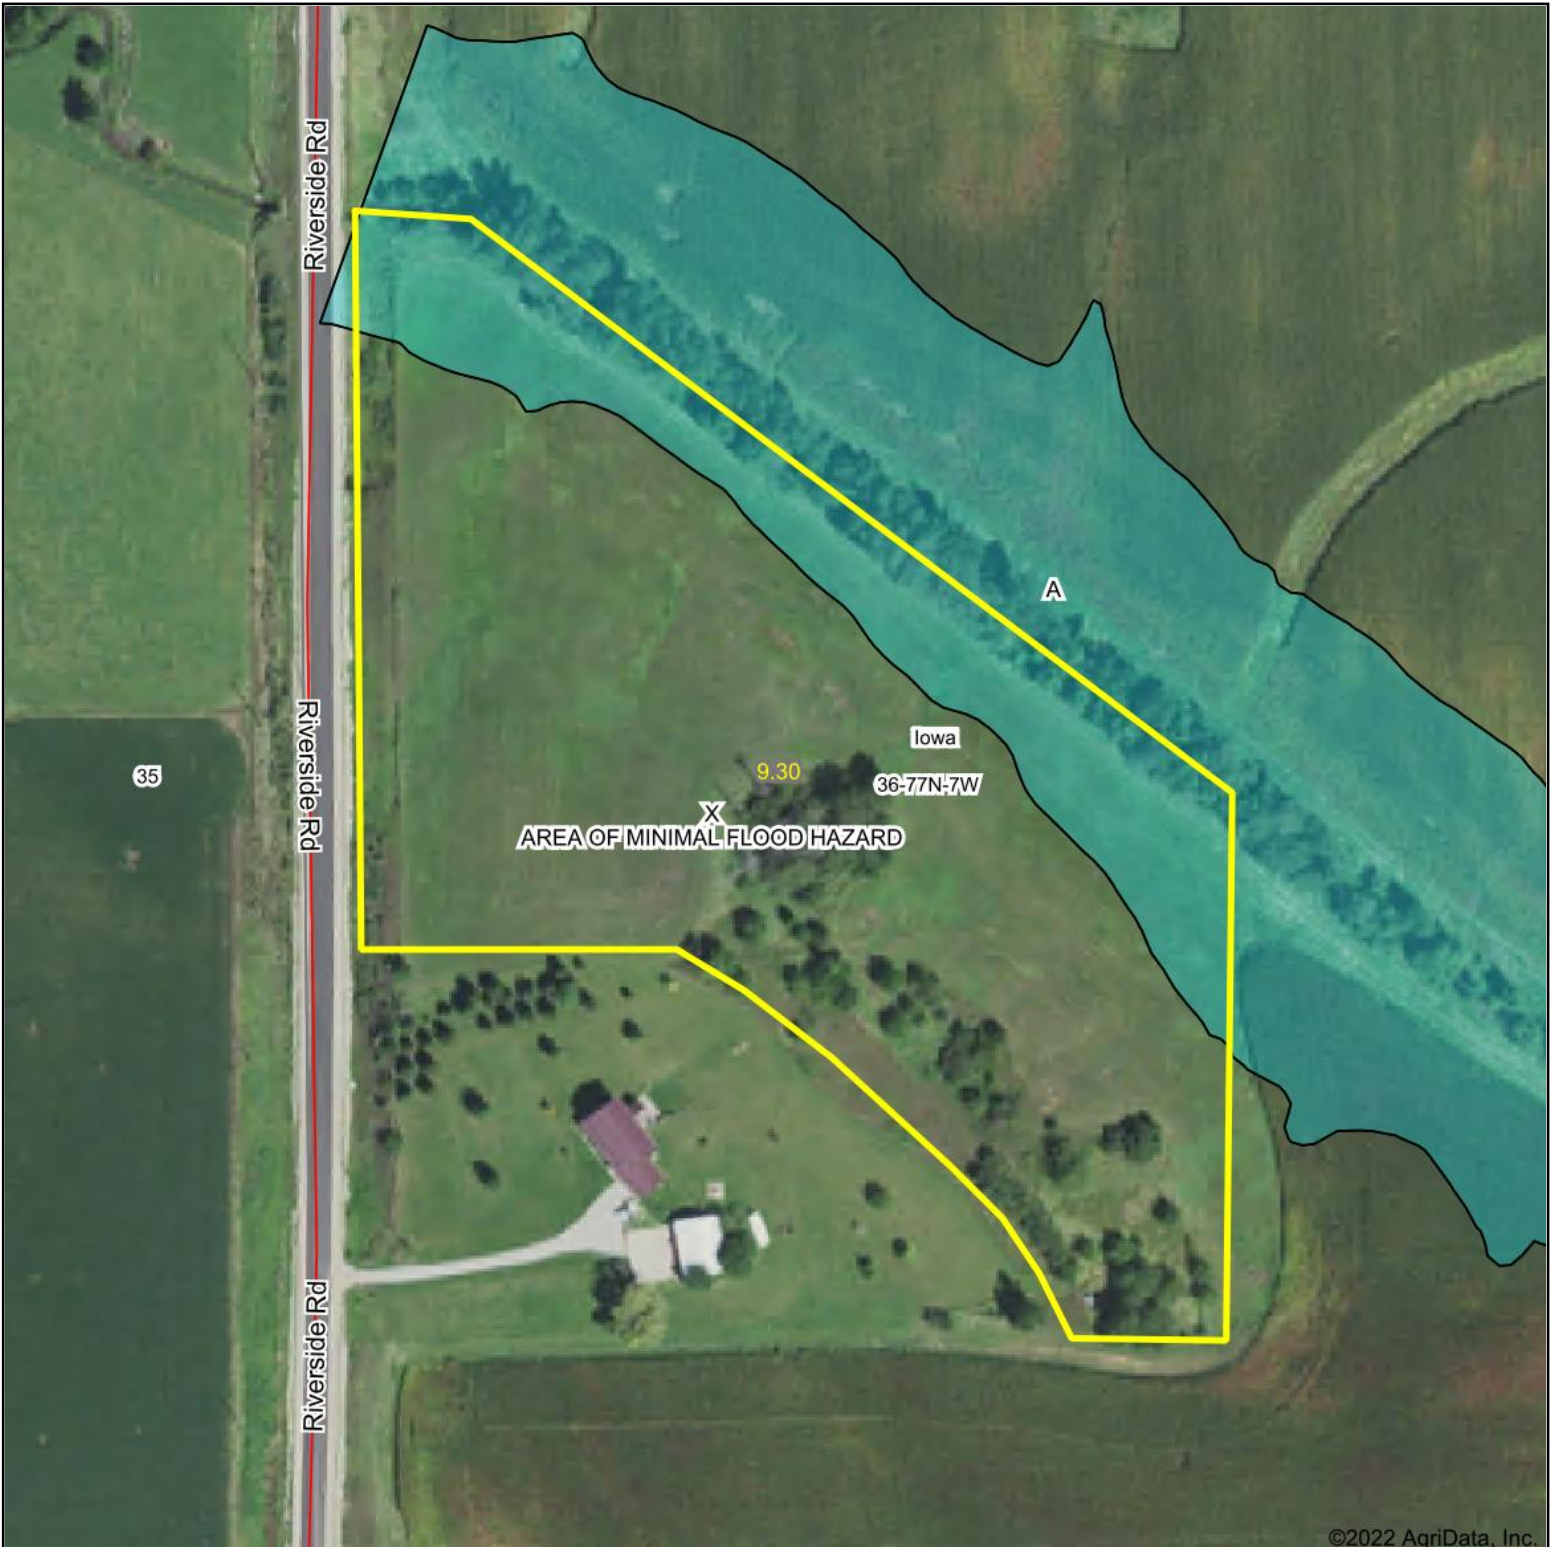

# FEMA Flood Map

Map Center: 41° 25' 36.65, -91° 37' 1.47

**36-77N-7W**  
**Washington County**  
**Iowa**

9/29/2022

Flood related information provided by FEMA