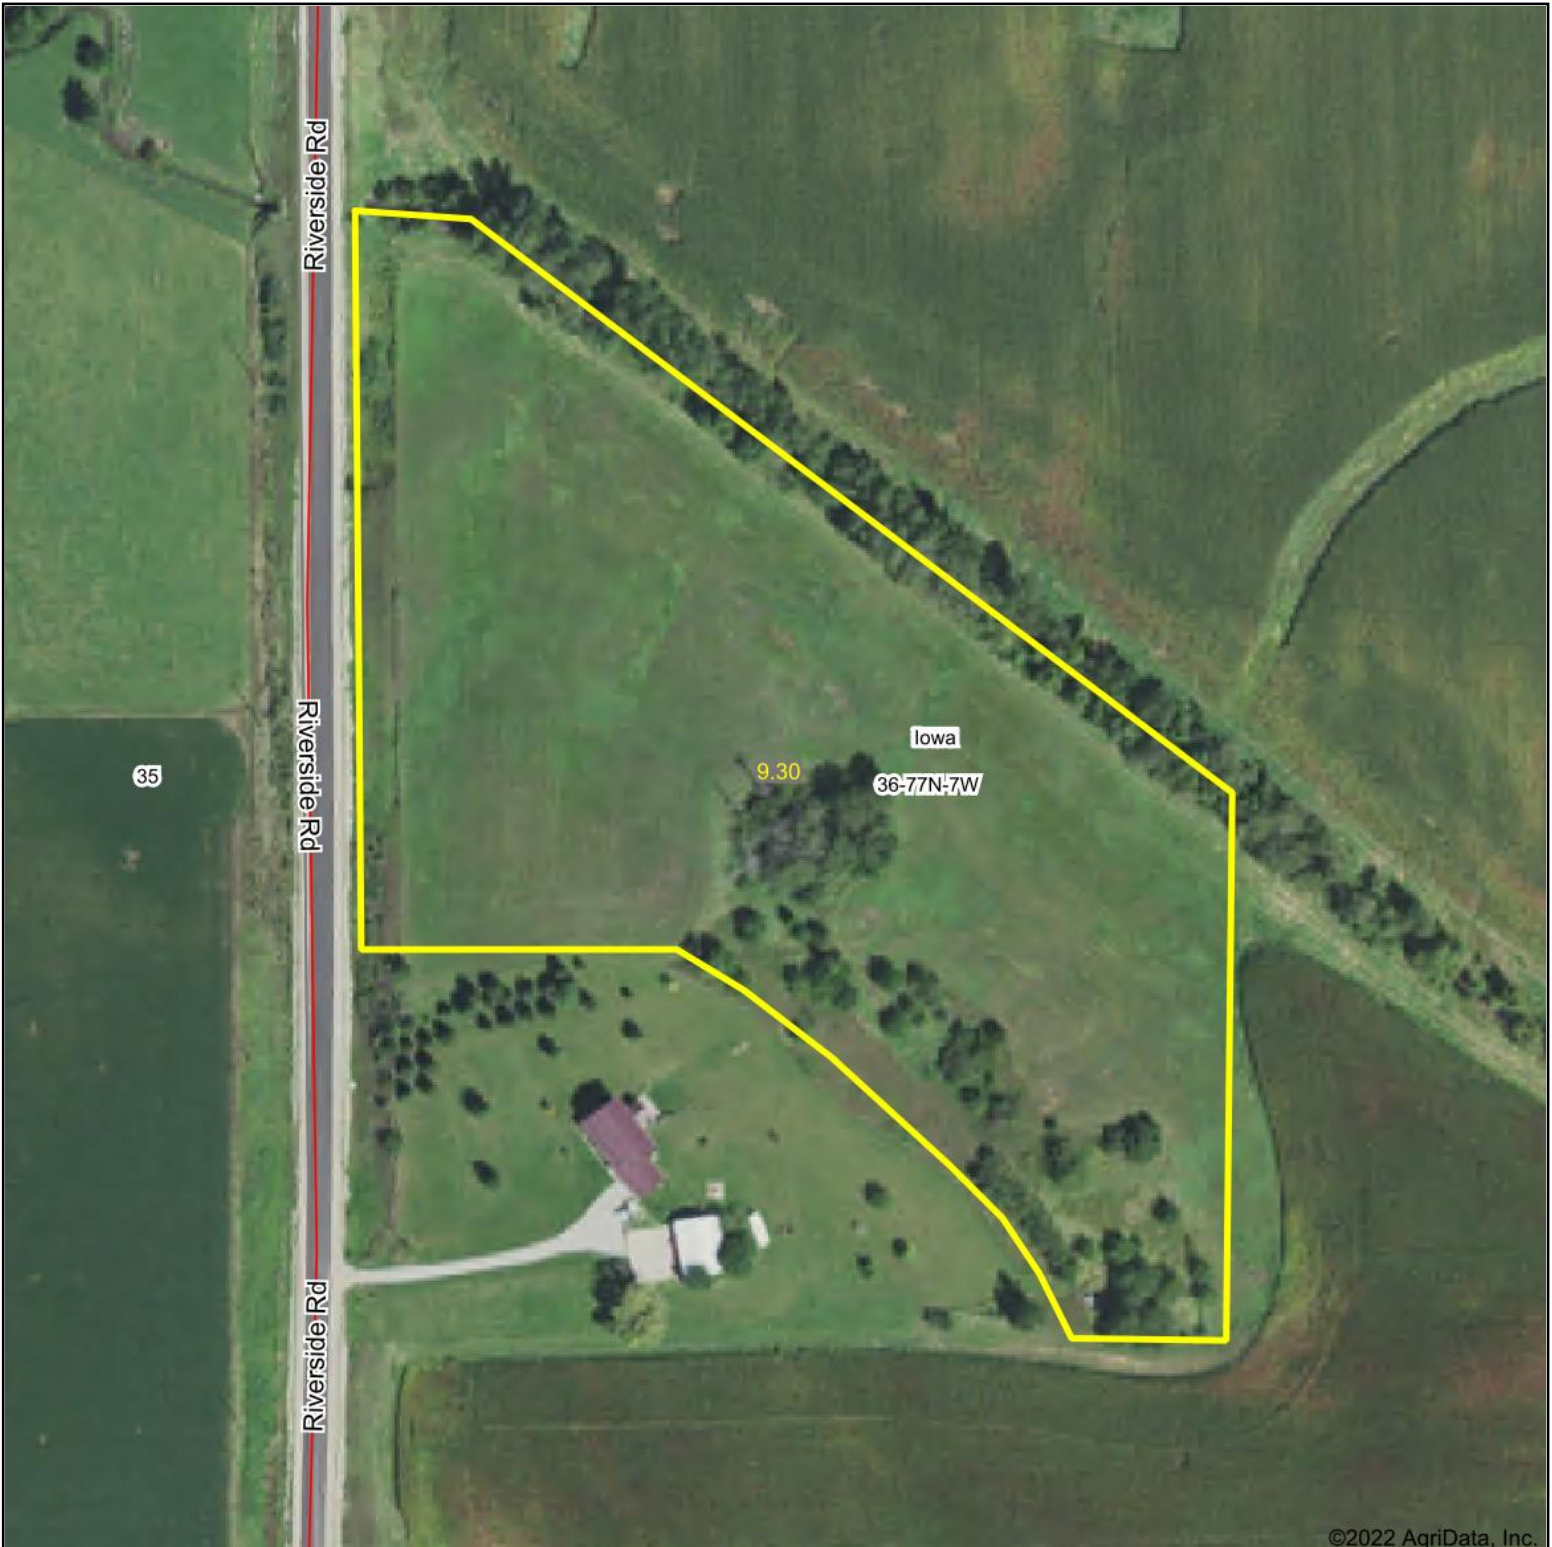

Aerial Map

Map Center: 41° 25' 36.65, -91° 37' 1.47

36-77N-7W
Washington County
Iowa

9/29/2022