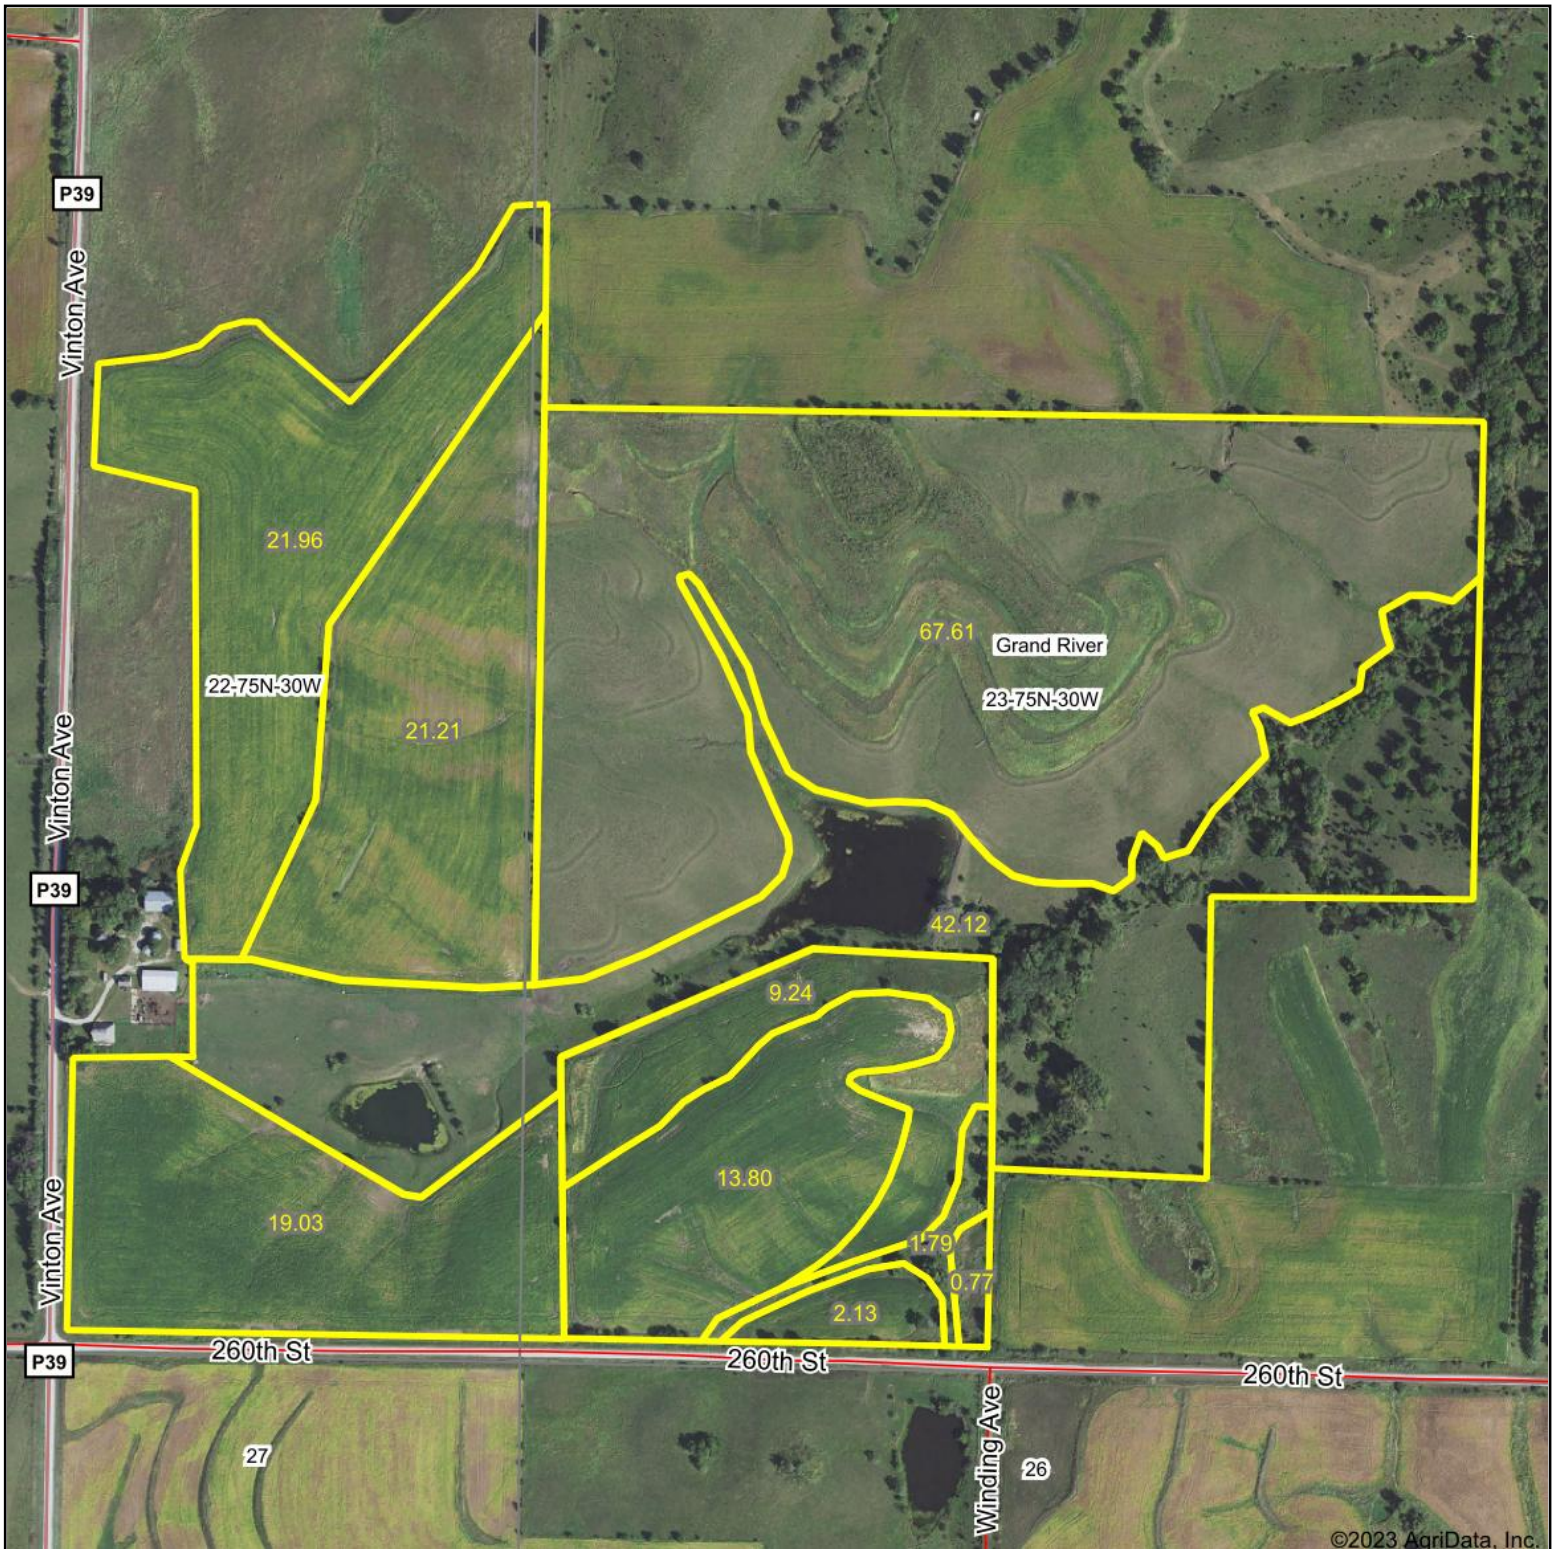

FSA Map

©2023 AgriData, Inc.

Boundary Center: 41° 16' 37.94, -94° 16' 38.58

23-75N-30W
Adair County
Iowa

7/5/2023

Maps Provided By:
 **surety**
CUSTOMIZED ONLINE MAPPING
© AgriData, Inc. 2023 www.AgriDataInc.com