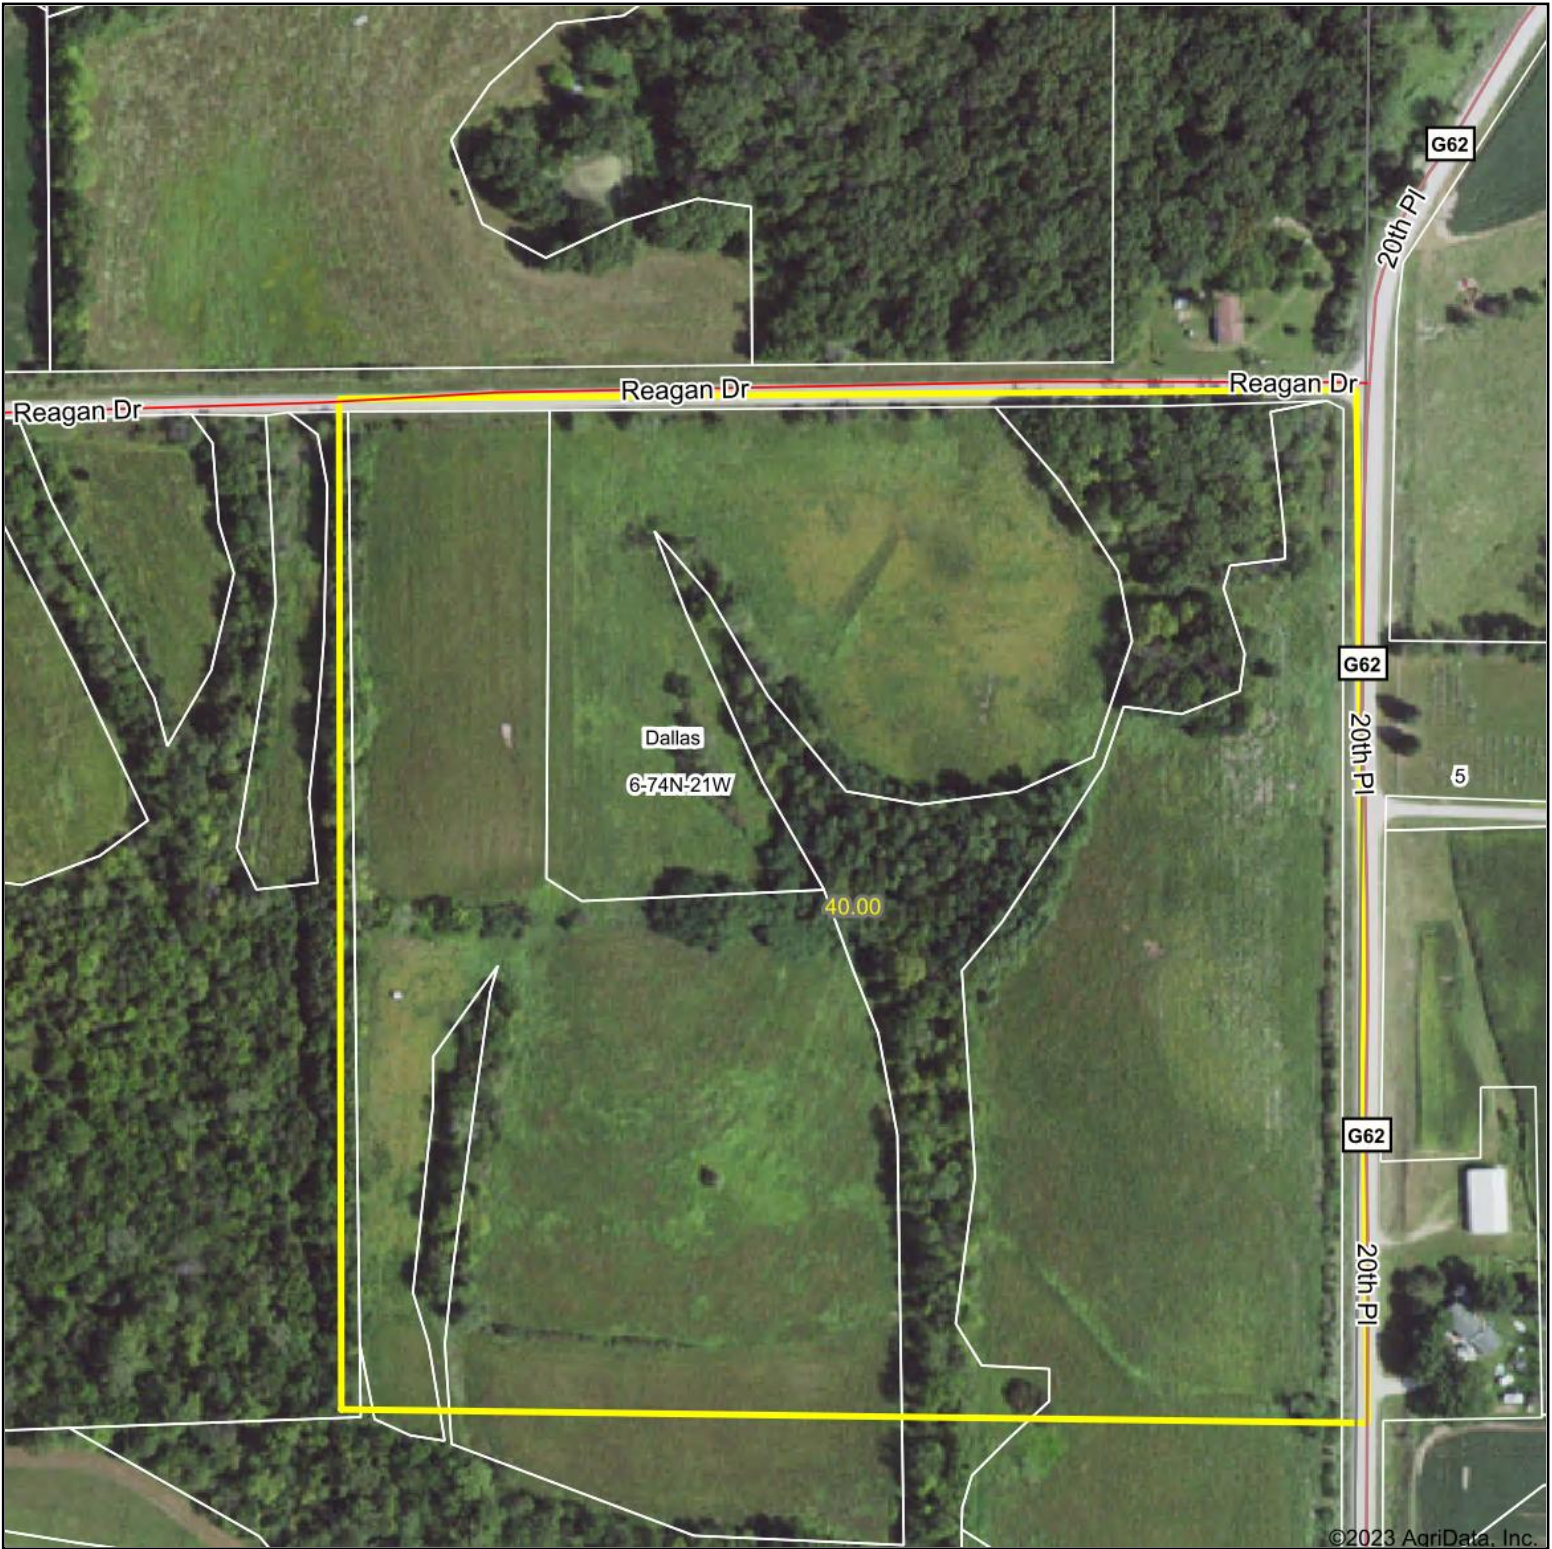

Aerial Map

Boundary Center: 41° 14' 20.53, -93° 18' 42.22

6-74N-21W
Marion County
Iowa

Maps Provided By:
 surety
CUSTOMIZED ONLINE MAPPING
© AgriData, Inc. 2023 www.AgriDataInc.com

7/12/2023

Field borders provided by Farm Service Agency as of 5/21/2008.