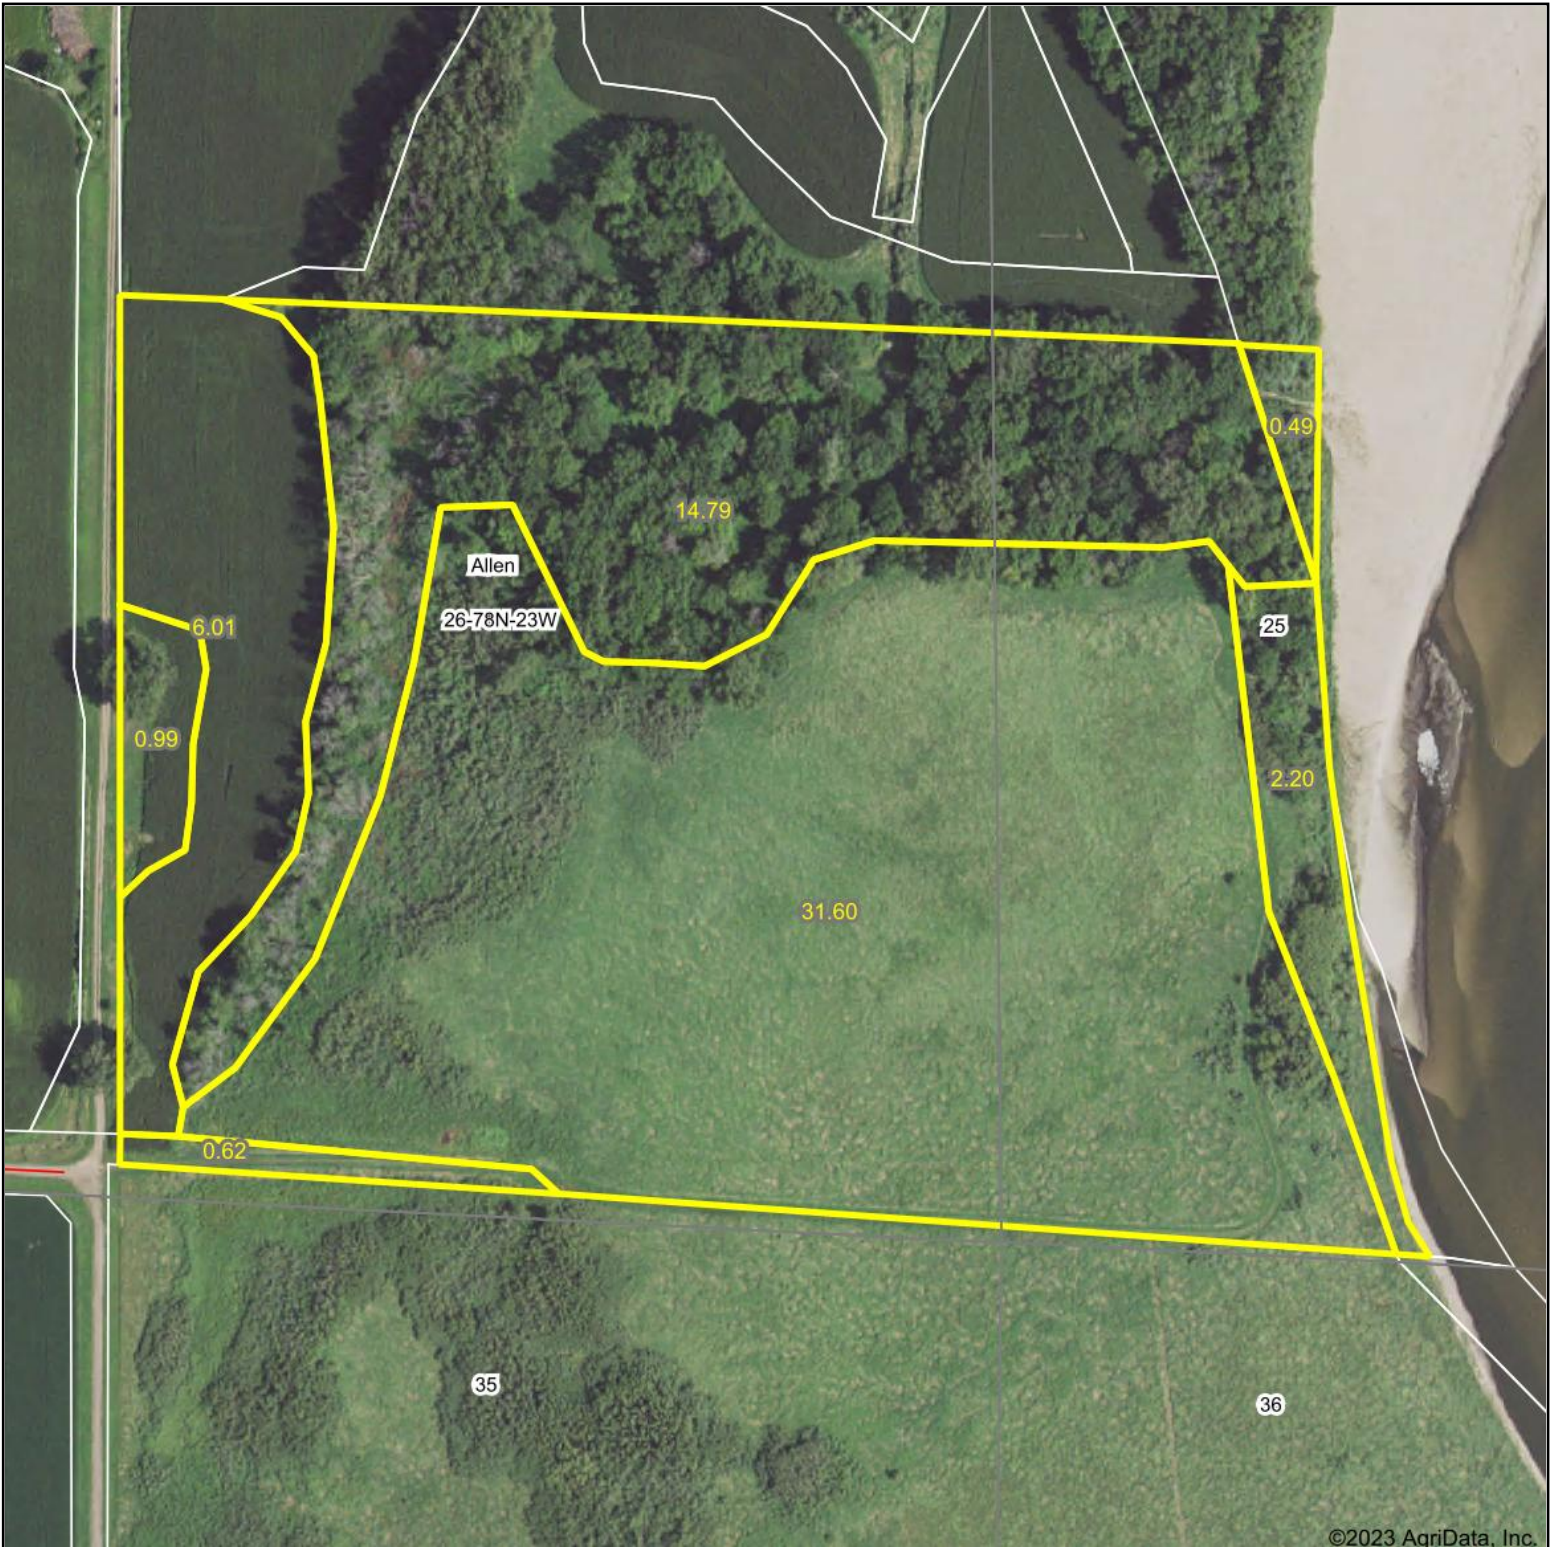

FSA Map

©2023 AgriData, Inc.

Map Center: 41° 31' 28.43, -93° 27' 47.92

26-78N-23W
Polk County
Iowa

Maps Provided By:

CUSTOMIZED ONLINE MAPPING
© AgriData, Inc. 2023 www.AgriDataInc.com

7/18/2023

Field borders provided by Farm Service Agency as of 5/21/2008.