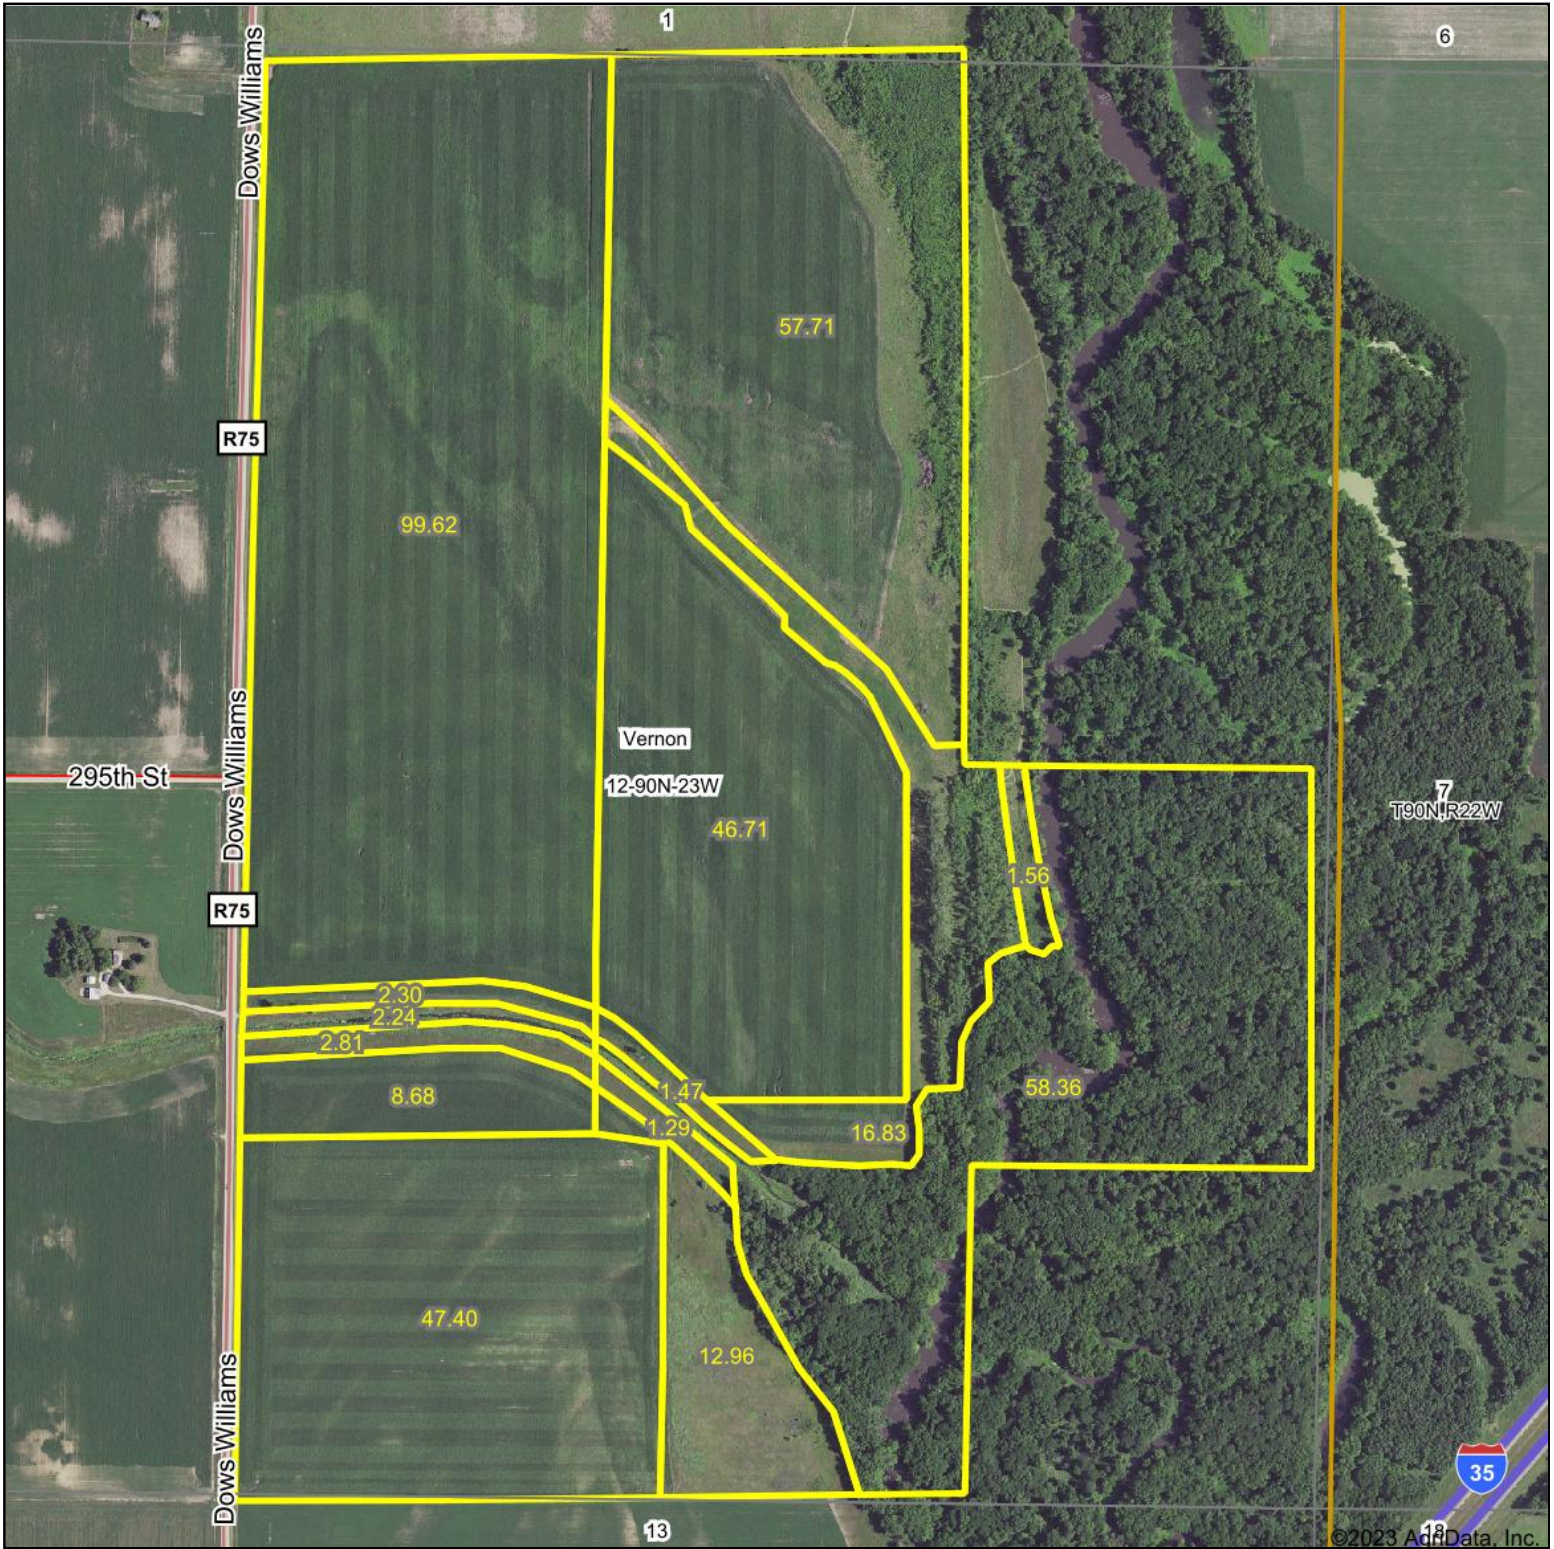

Aerial Map

Map Center: 42° 37' 22.87, -93° 30' 25.23

12-90N-23W
Wright County
Iowa

7/20/2023