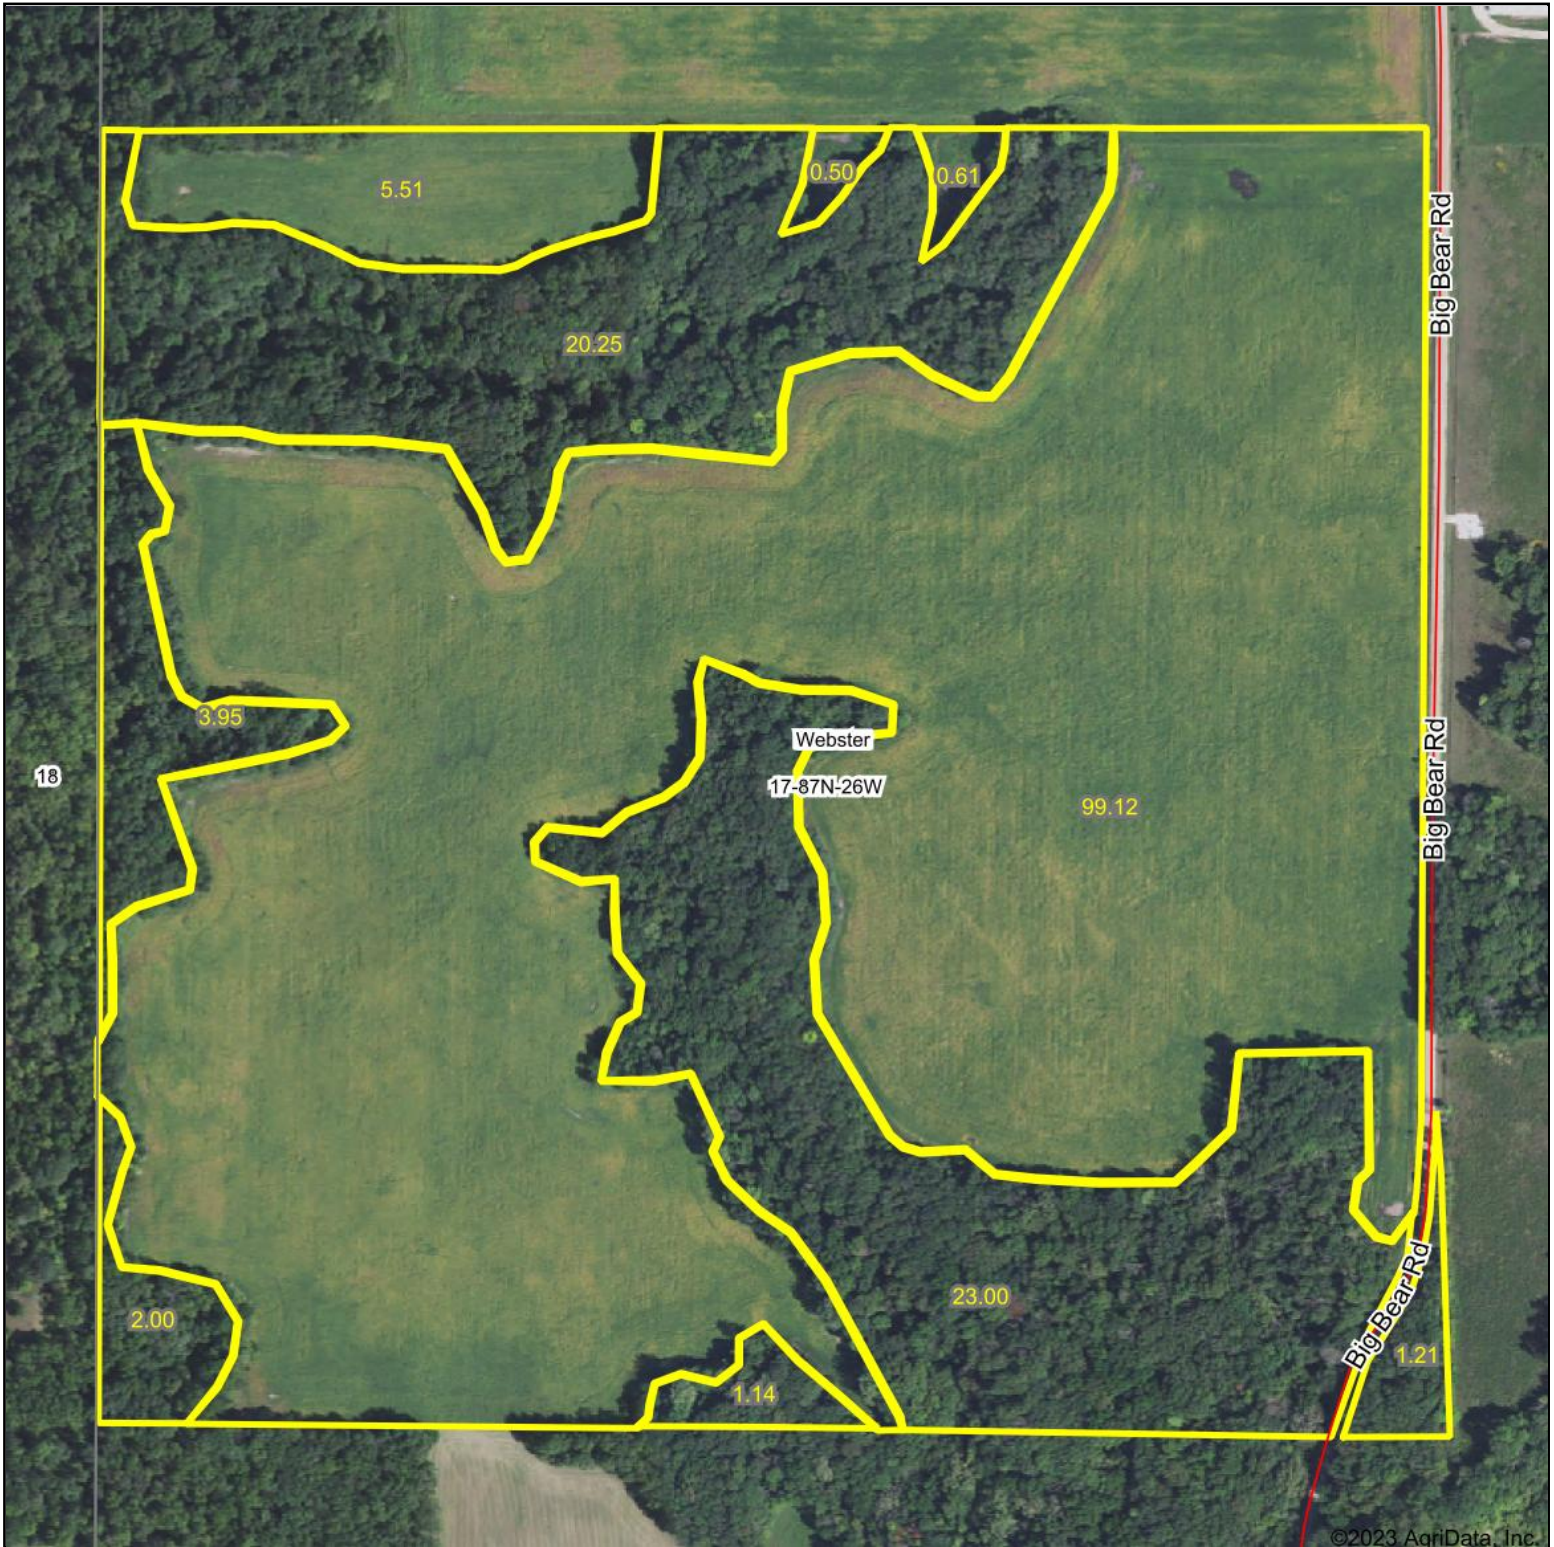

Aerial Map

©2023 AgriData, Inc.

Map Center: 42° 20' 49.2, -93° 54' 30.49

17-87N-26W
Hamilton County
Iowa

Maps Provided By:

CUSTOMIZED ONLINE MAPPING
© AgriData, Inc. 2023 www.AgriDataInc.com

7/21/2023