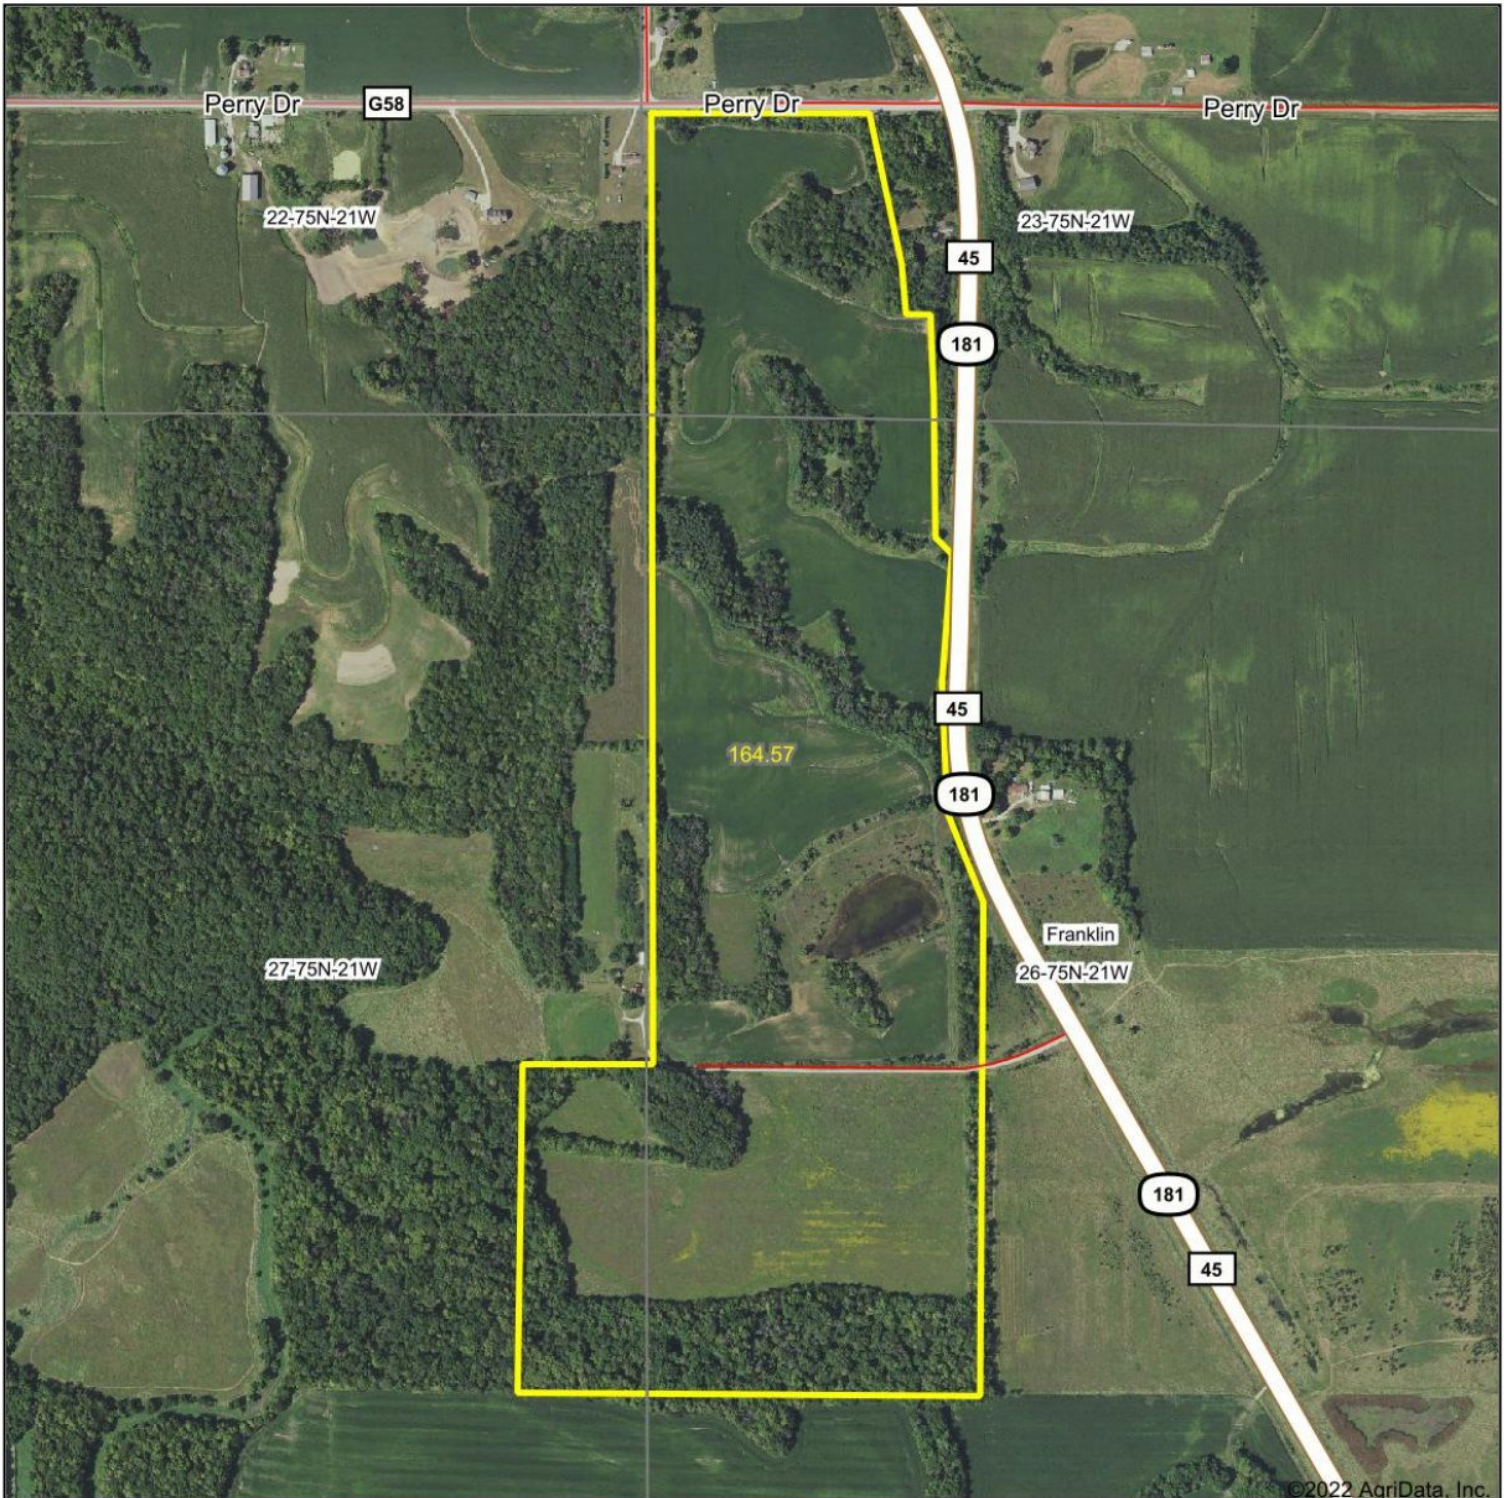

Aerial Map

©2022 AgriData, Inc.

Map Center: 41° 16' 24.21, -93° 15' 1.74

26-75N-21W
Marion County
Iowa

10/24/2022