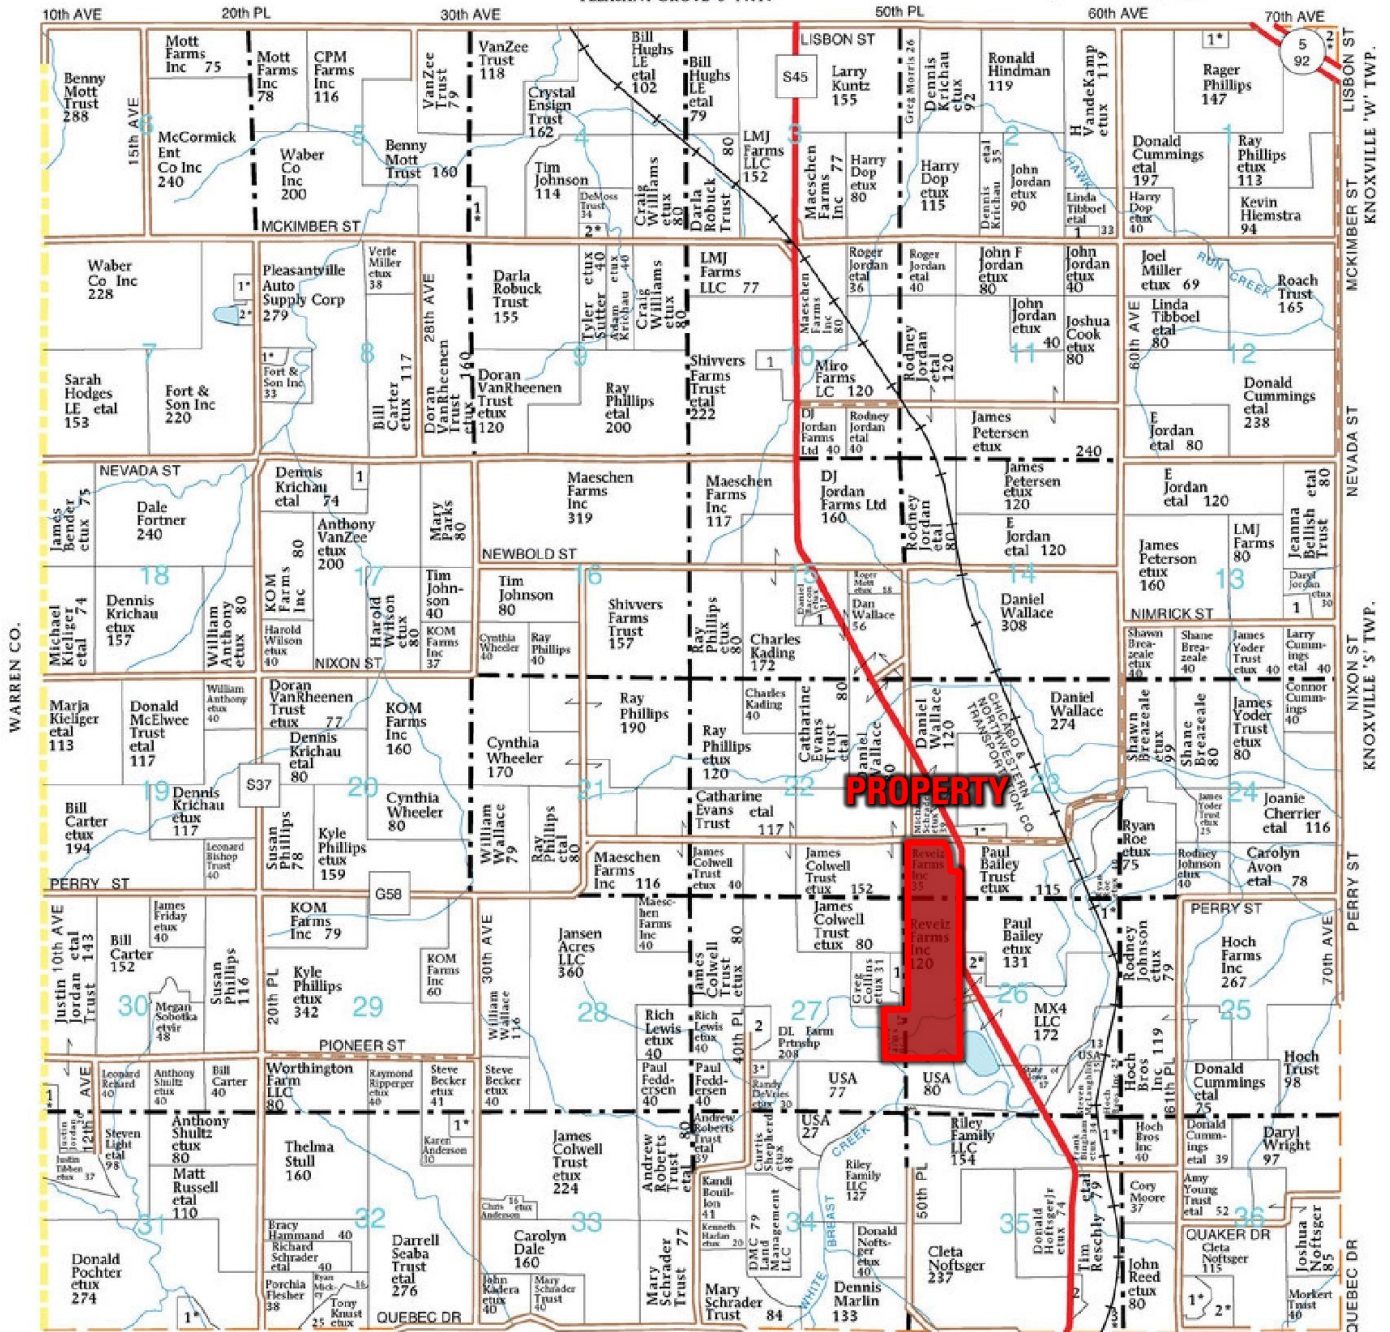

T-75-N

FRANKLIN PLAT

(Landowners)

R-21-W

PLEASANT GROVE 'S' TWP.

DALLAS TWP.