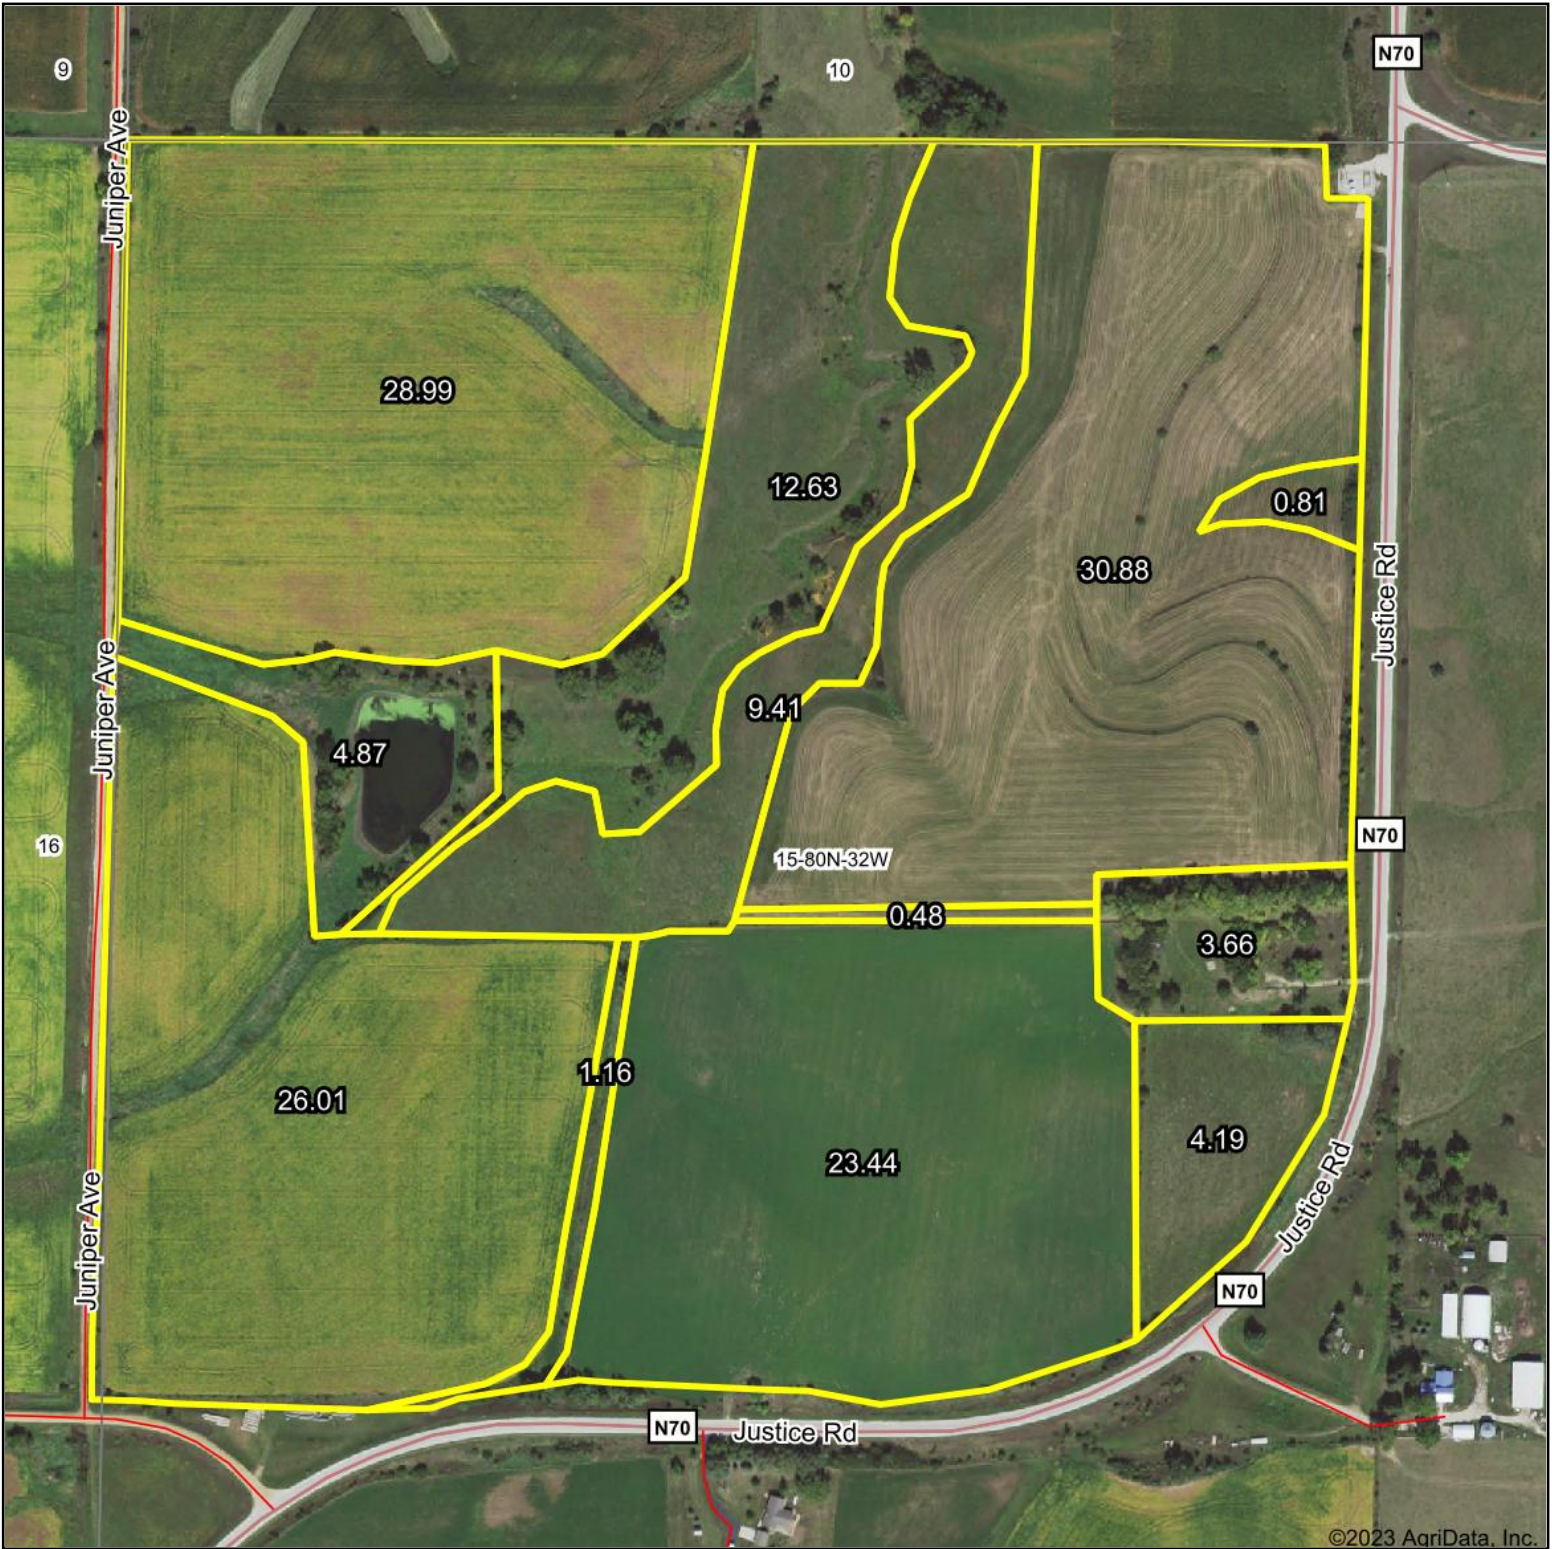

# FSA Map

©2023 AgriData, Inc.

Boundary Center: 41° 44' 32.61, -94° 33' 56.21

**15-80N-32W**  
**Guthrie County**  
**Iowa**

Maps Provided By:  
 **surety**  
CUSTOMIZED ONLINE MAPPING  
© AgriData, Inc. 2023 www.AgriDataInc.com

7/20/2023