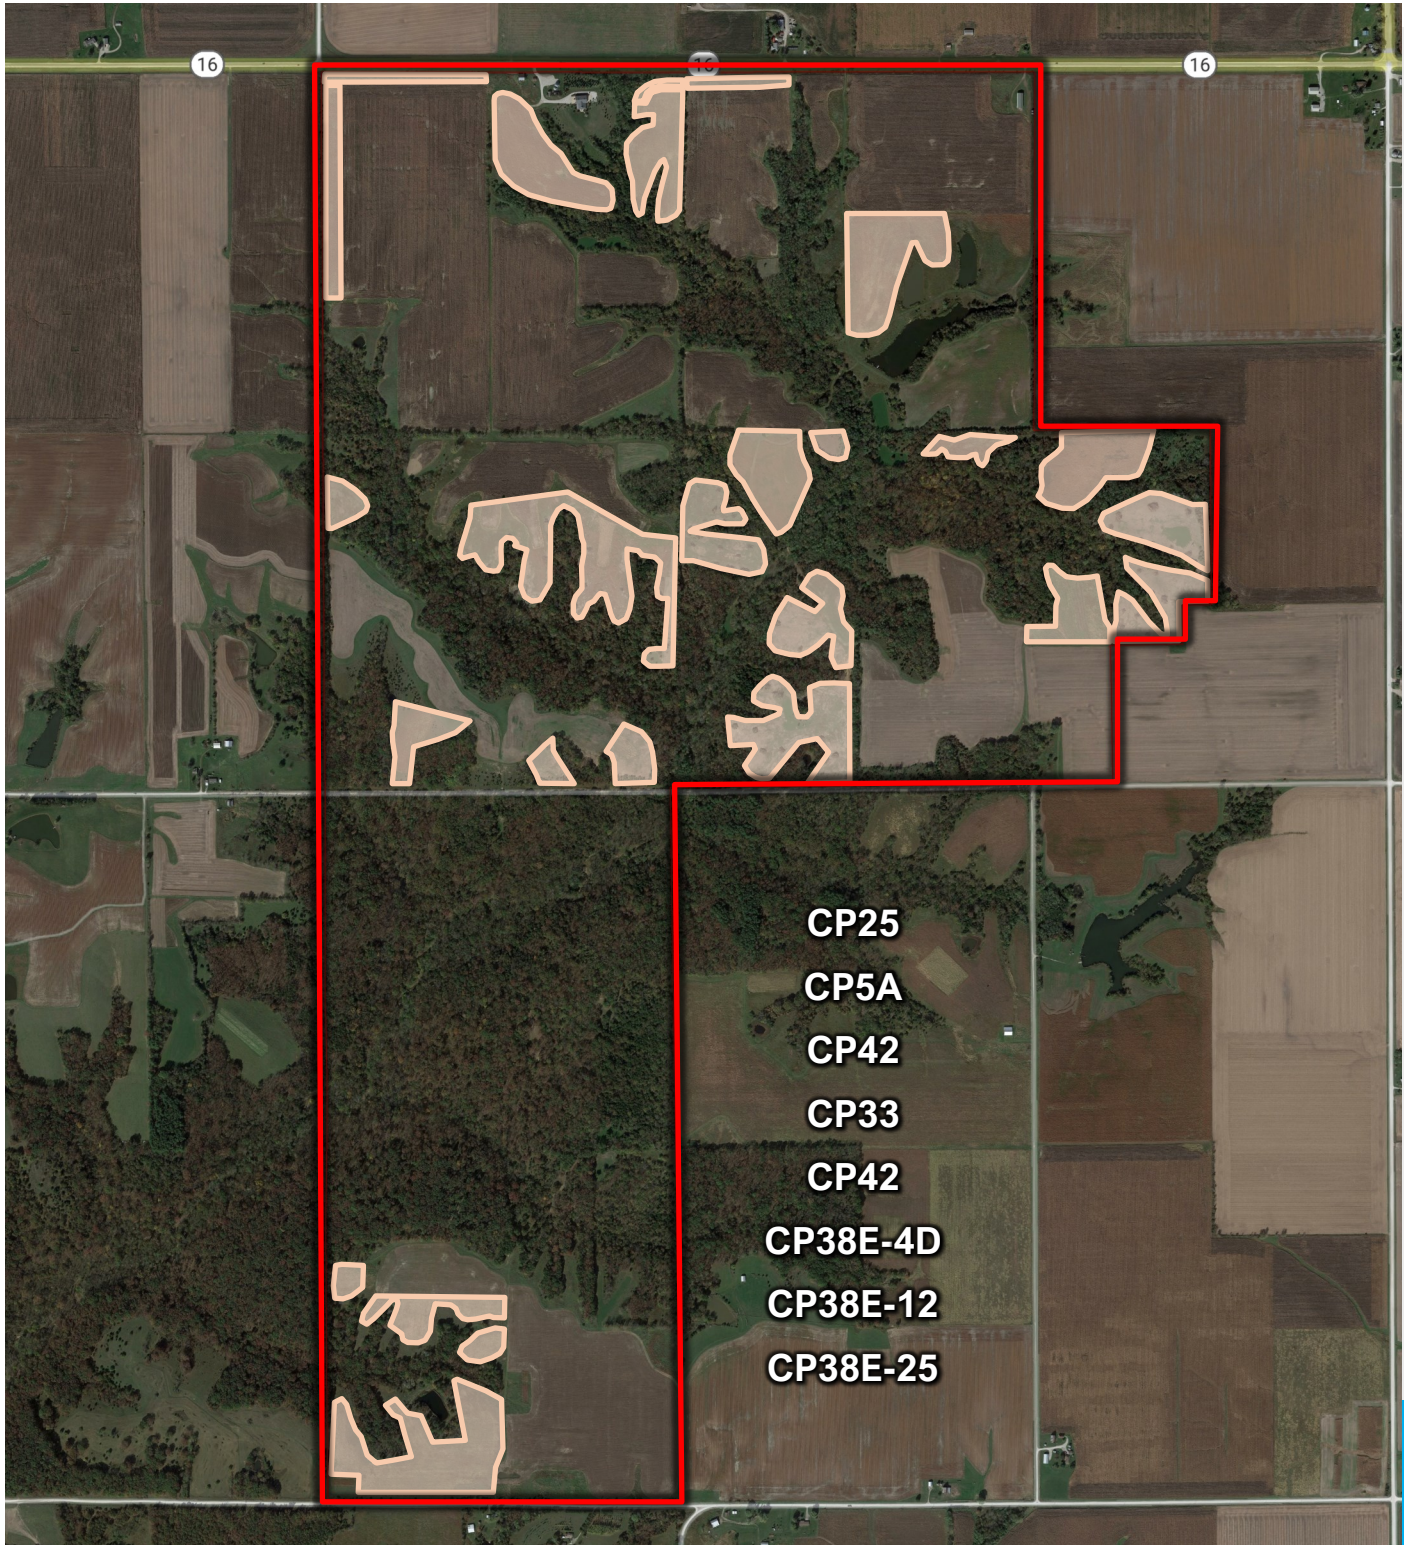

# COPPERS CREEK RANCH

CRP MAP - 143.97 ACRES - \$24,046

# COPPERS CREEK RANCH

CRP MAP - 42.2 ACRES - \$7,589