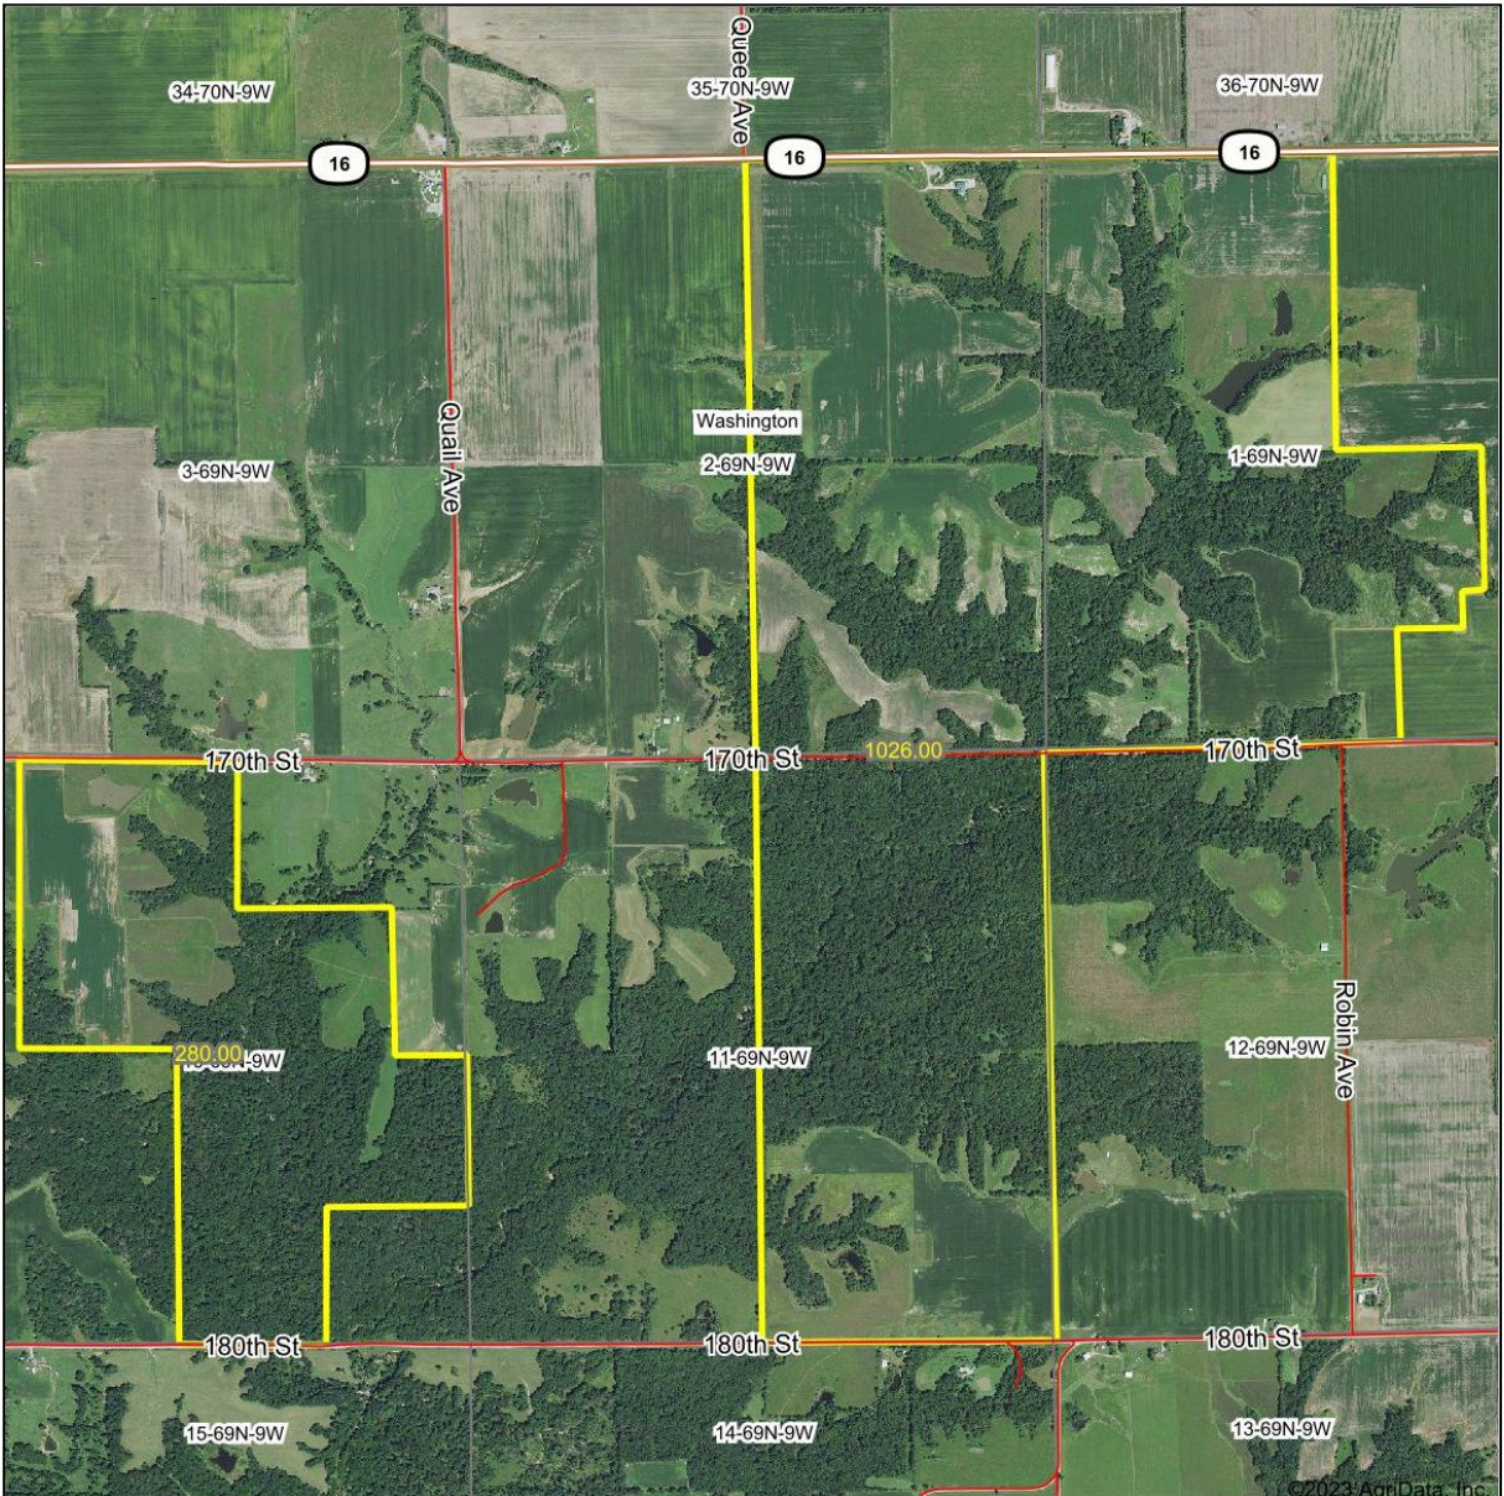

Aerial Map

©2023 AgriData, Inc.

Map Center: 40° 47' 55.95, -91° 51' 45.3

2-69N-9W
Van Buren County
Iowa

Maps Provided By:

CUSTOMIZED ONLINE MAPPING
© AgriData, Inc. 2023 www.AgriDataInc.com

7/13/2023