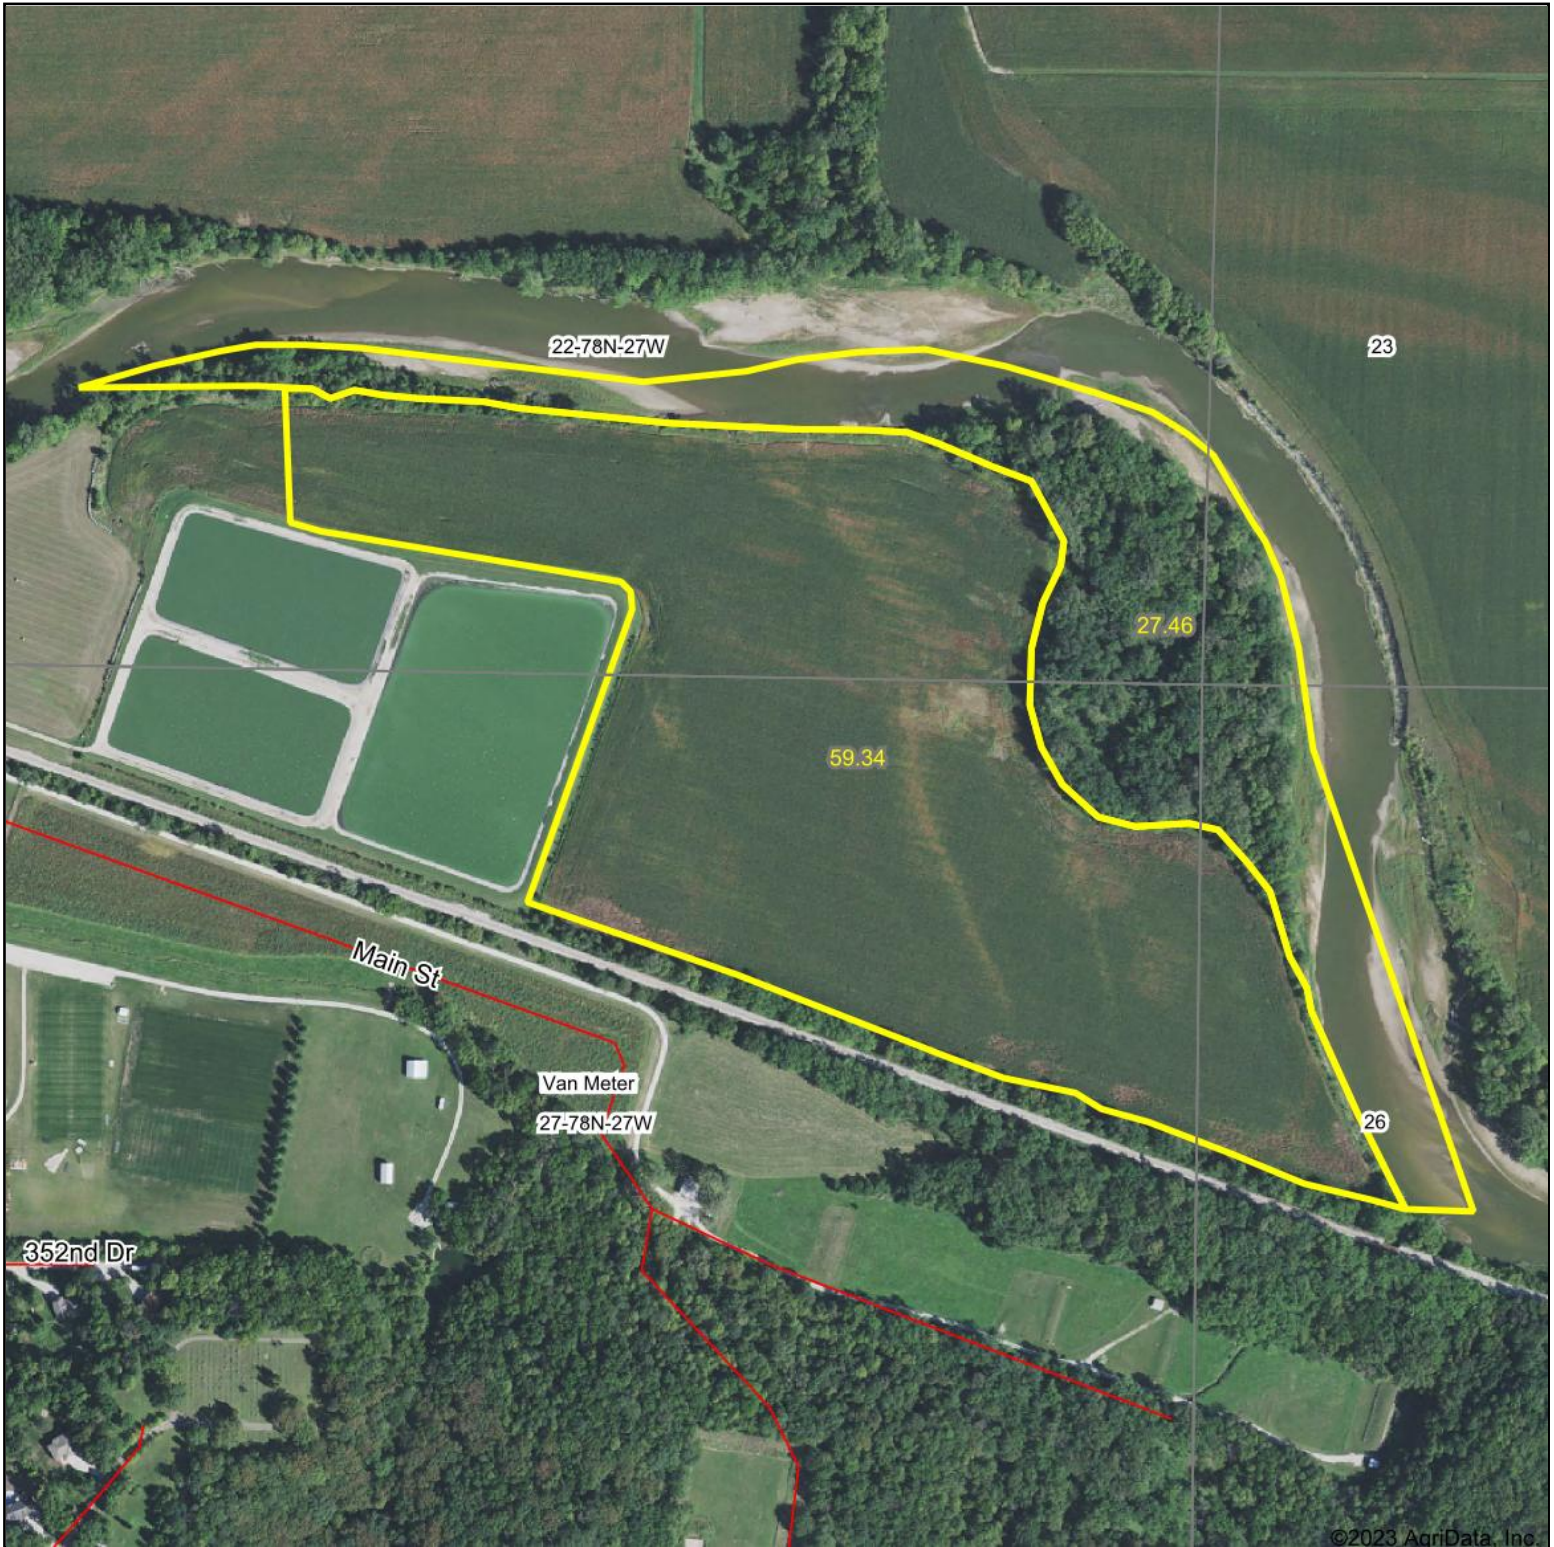

Aerial Map

Map Center: 41° 31' 52.92, -93° 56' 21.75

27-78N-27W
Dallas County
Iowa

7/10/2023

© AgriData, Inc. 2023 www.AgriDataInc.com