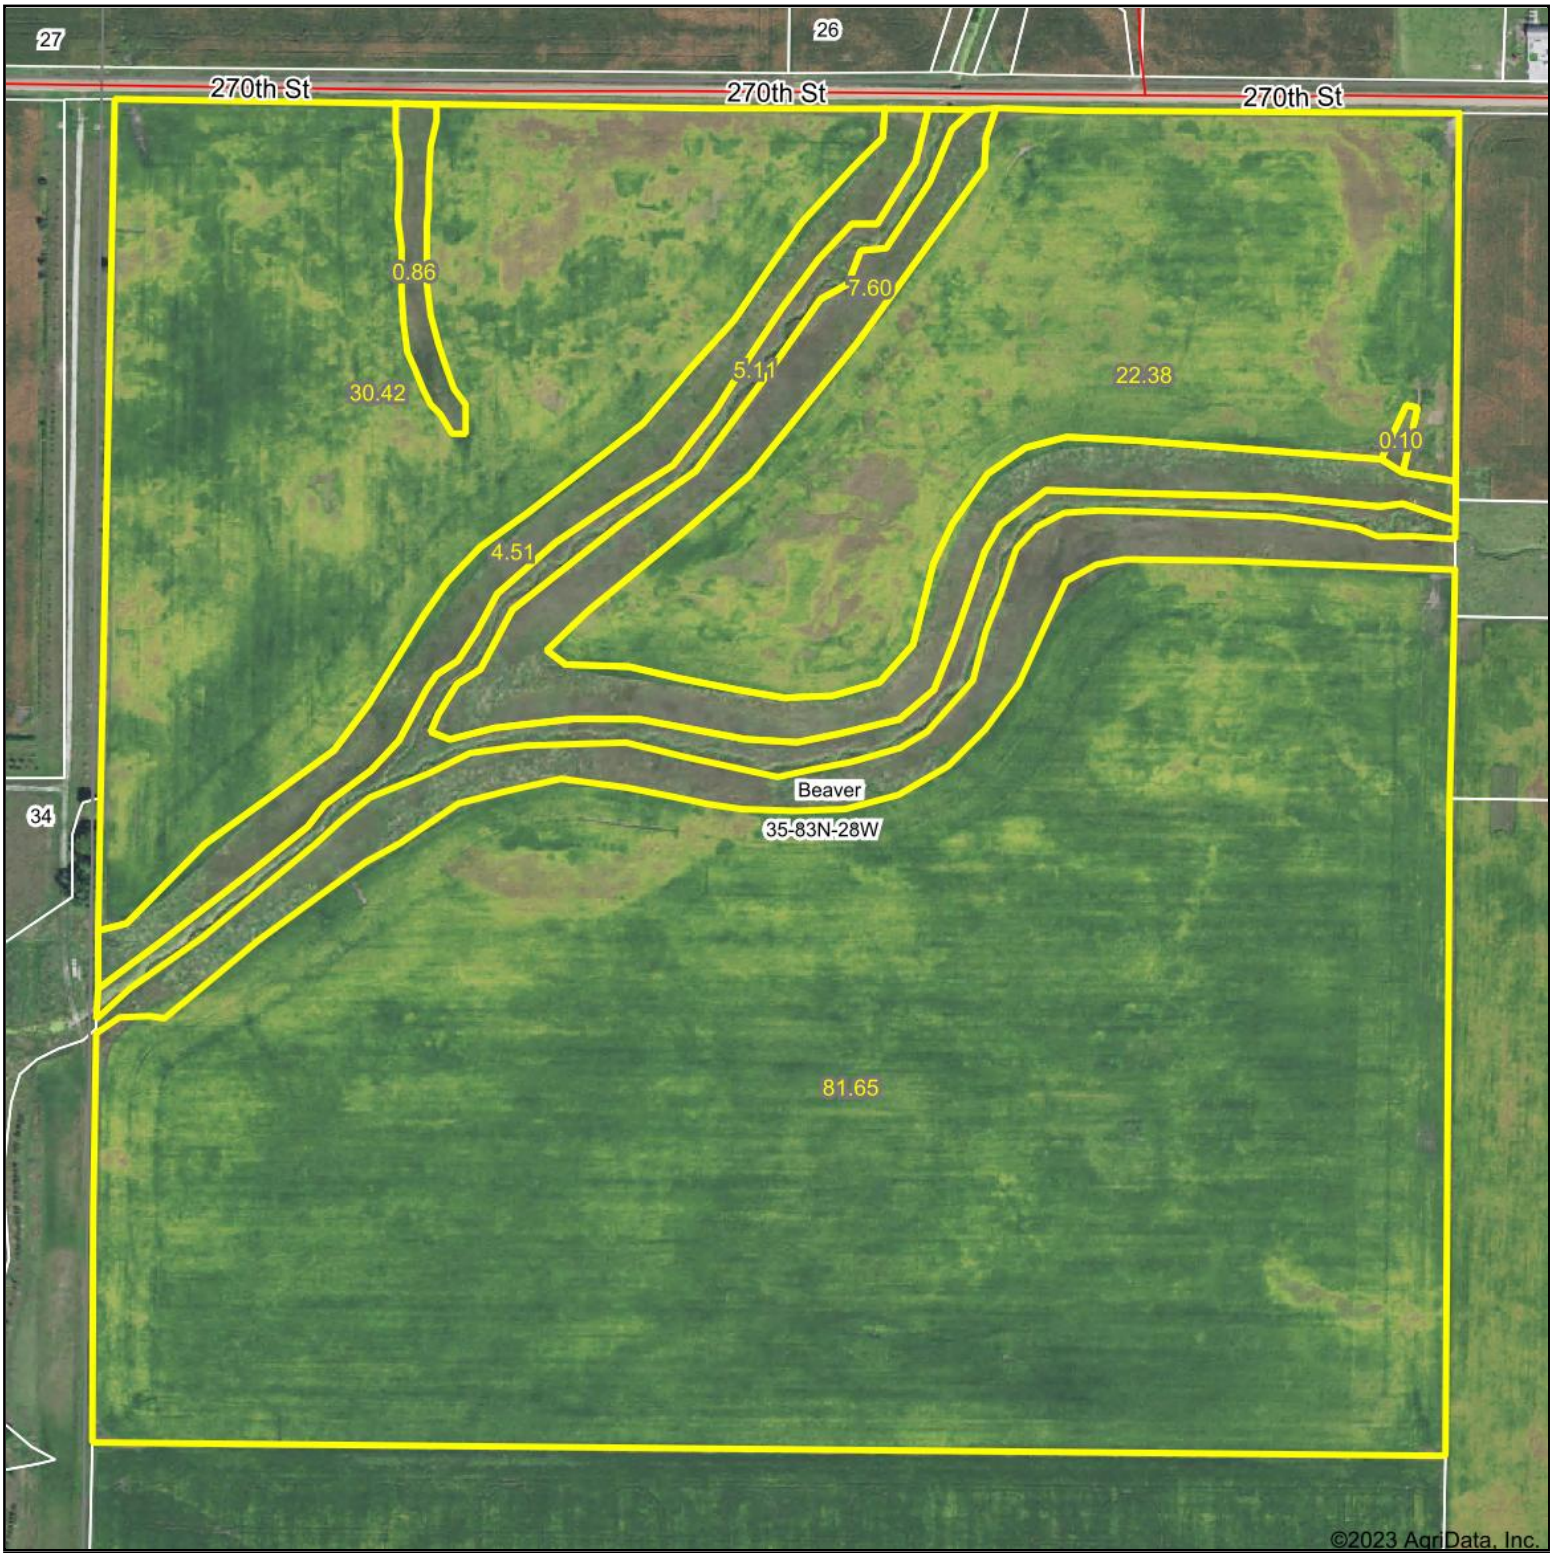

# FSA Map

©2023 AgriData, Inc.

Map Center: 41° 57' 39.8, -94° 4' 54.43

**35-83N-28W**  
**Boone County**  
**Iowa**

Maps Provided By:  
**surety**  
CUSTOMIZED ONLINE MAPPING  
© AgriData, Inc. 2023 www.AgriDataInc.com

8/2/2023

Field borders provided by Farm Service Agency as of 5/21/2008.