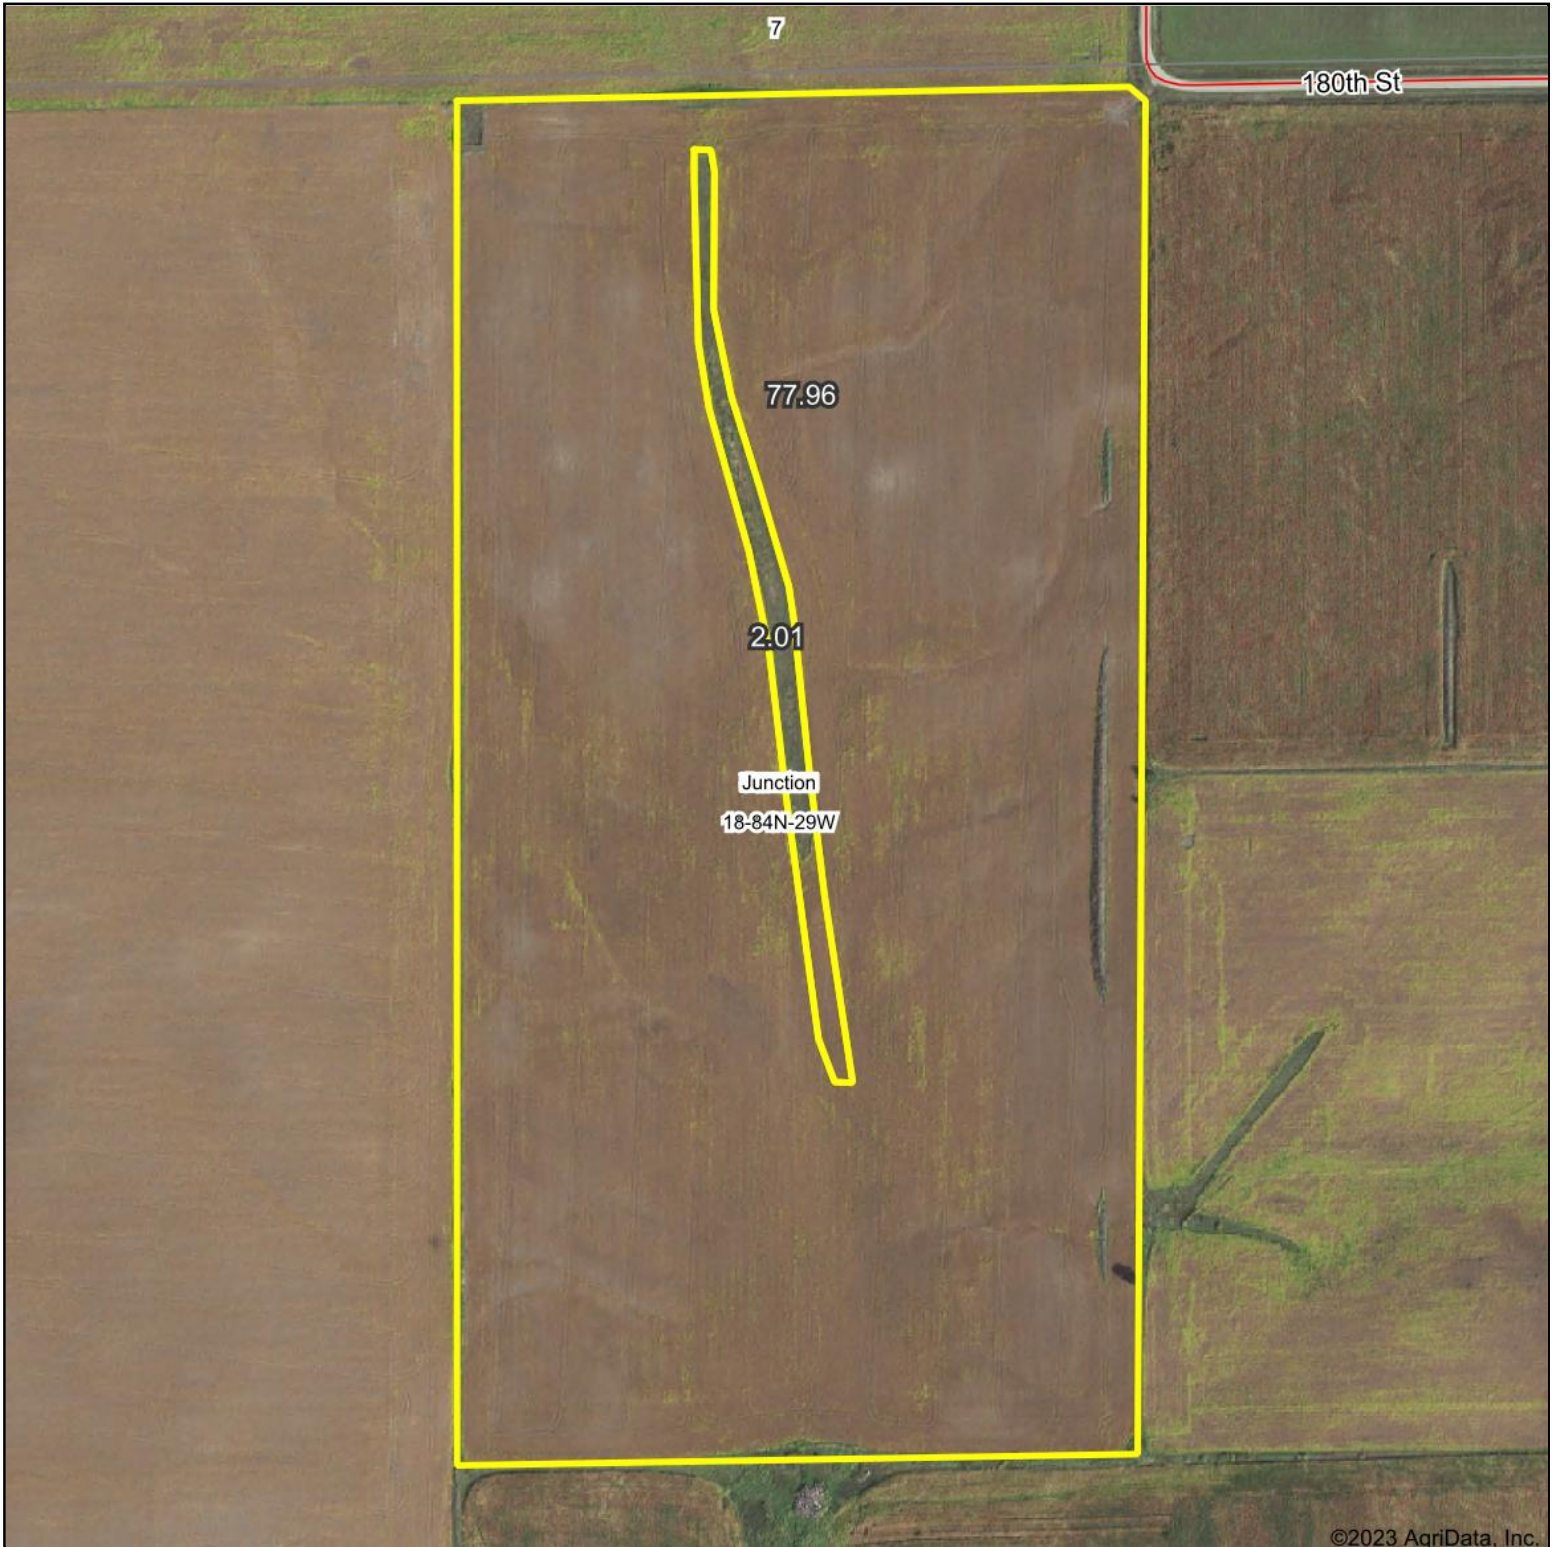

Aerial Map

©2023 AgriData, Inc.

Boundary Center: $42^{\circ} 5' 19.41$, $-94^{\circ} 16' 9.69$

18-84N-29W
Greene County
Iowa

Maps Provided By:

© AgriData, Inc. 2023

www.AgriDataInc.com

8/30/2023